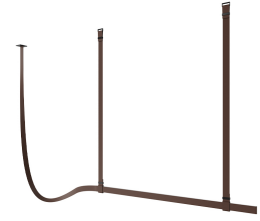

## C1 - BELT NATURAL 2700K 2M UPandDOWN CASAMBI CONTROL - Specification Sheet by Ronan and Erwan Bouroullec, 2020

Mounting	Ceiling Surface
Lamp (Bulb) Description	58W 1961lm 2700K CRI 95
Environment	Indoor - Dry Location
Dimming	Casambi
Finish	Natural Leather
Technical and Product Description	Belt by the Bouroullec's is pure unification. A sinuous line whose design strikes balance between the softness of natural leather and the rigidity of a linear aluminum housing and electrical cables. A direct/indirect pendant with independent user dimming control of the uplight and the downlight. Available in black, natural leather, and green finishes."

### Physical

Construction Material	Extruded aluminum covered in real leather, opal polycarbonate
Weight	11.02 lbs

 03.8530.18.CB Natural Leather