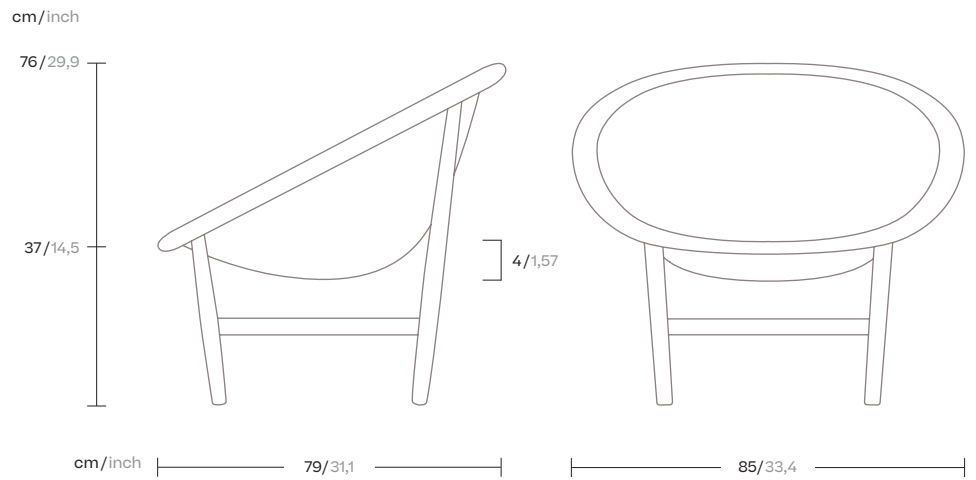

Indoor club chair

Designers
Nanna and Jørgen Ditzel

Collection
Basket

Reference
KS1000200

1/3

Kettal edits the Basket chair, created in the 1950s by Danish designers Nanna and Jørgen Ditzel. The Basket chair, made from oak, comes in its original version created by the Ditzel, hand-braided in wicker, and in an outdoor version, made from artificial fibre and teak.

kettal