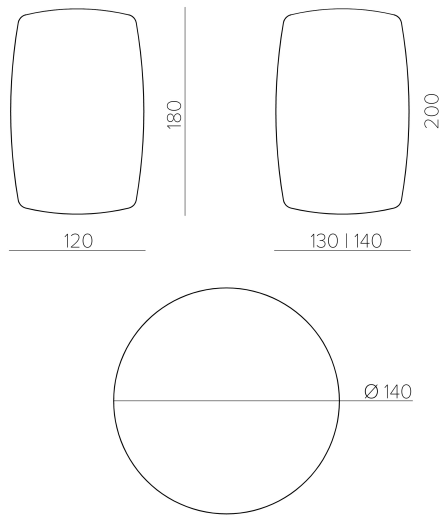

SOLLOS.

Brasil 55 49 36410014   atendimento@sollos.ind.br