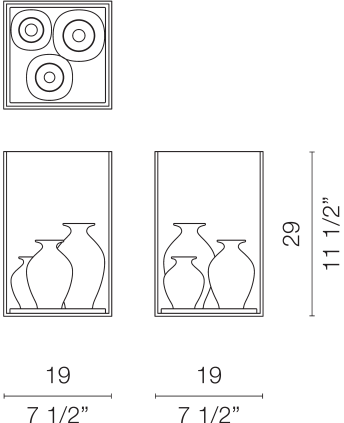

ATLANTIS

ATLANTIS Tommaso Nani/Noa Ikeuchi 2014

3 uniquely shaped glossy ceramic vases, submerged in a transparent glass holder.

PO_1408
 cm. 19x19x29h.
 inch 7 1/2"x7 1/2"x11 1/2"h.