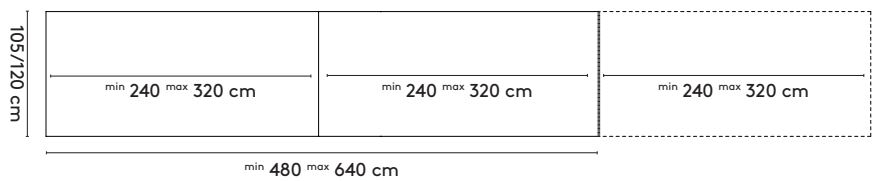

70 x 105 x 75 cm 320 x 105 x 75 cm
240 x 105 x 75 cm 360 x 105 x 75 cm
280 x 105 x 75 cm

Slim+ rectangular high

200 x 60/90 x 105 cm
240 x 60/90 x 105 cm
280 x 90 x 105 cm

Slim+ bench

130 x 40 x 45
150 x 40 x 45
200 x 40 x 45
240 x 40 x 45

Slim+ flex

70 x 105 x 75 cm

Slim+ round

Ø 160 x 75 cm (3 legs)
Ø 200 x 75 cm (4 legs)

Slim+ connected

480 x 105/120 x 75 cm
560 x 105/120 x 75 cm

640 x 105/120 x 75 cm
720 x 105/120 x 75 cm

2b Tailoring

Slim+ rectangular

Slim+ rectangular high

Slim+ bench

Slim+ round

Ø 128-160 cm (3 legs)
Ø 161-200 cm (4 legs)

Slim+ connected

product

designer