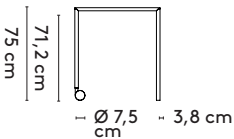

70 x 105 x 75 cm 320 x 105 x 75 cm
240 x 105 x 75 cm 360 x 105 x 75 cm
280 x 105 x 75 cm

Slim+ rectangular high

200 x 60/90 x 105 cm
240 x 60/90 x 105 cm
280 x 90 x 105 cm

Slim+ bench

130 x 40 x 45
150 x 40 x 45
200 x 40 x 45
240 x 40 x 45

Slim+ flex

70 x 105 x 75 cm

Slim+ round

Ø 160 x 75 cm (3 legs)
Ø 200 x 75 cm (4 legs)

Slim+ connected

480 x 105/120 x 75 cm
560 x 105/120 x 75 cm

640 x 105/120 x 75 cm
720 x 105/120 x 75 cm

2b Tailoring

Slim+ rectangular

Slim+ rectangular high

Slim+ bench

Slim+ round

Ø 128-160 cm (3 legs)
Ø 161-200 cm (4 legs)

Slim+ connected

product

designer