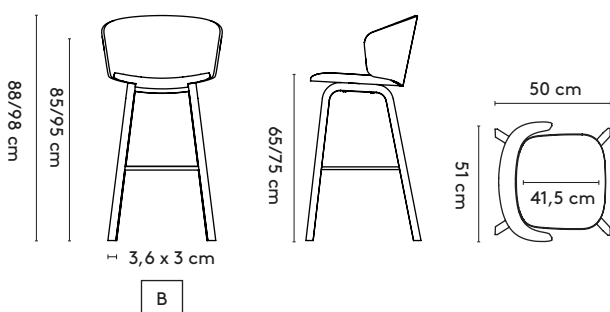

Close 2

Close+ 2

Close lounge

Close barstool

product

designer

year

1 Close

Gudmundur Ludvik

2016-2022

Close bench

B

130 x 58 x 82 cm
 185 x 58 x 82 cm
 240 x 58 x 82 cm

Close bench connected

316 cm

316 x 58 x 82 cm (6 legs)
 426 x 58 x 82 cm (6 legs)

D. 4 feet central base (fixed) on castors: polished aluminum, epoxy fine texture on aluminum

E. 5 feet central base (swivel, height adjustable) on castors: polished aluminum, epoxy fine texture on aluminum