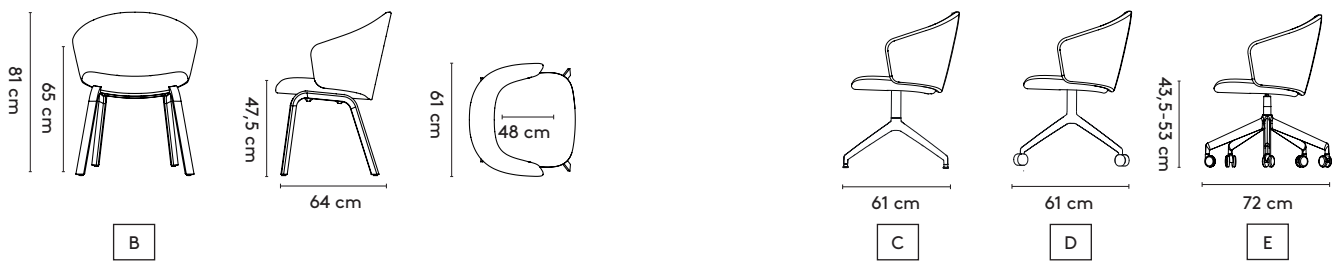

Close 2

Close+ 2

Close lounge

Close barstool

product

designer

year

1 Close

Gudmundur Ludvik

2016-2022

Close bench

B

130 x 58 x 82 cm
 185 x 58 x 82 cm
 240 x 58 x 82 cm

Close bench connected

316 cm

316 x 58 x 82 cm (6 legs)
 426 x 58 x 82 cm (6 legs)

D. 4 feet central base (fixed) on castors: polished aluminum, epoxy fine texture on aluminum

E. 5 feet central base (swivel, height adjustable) on castors: polished aluminum, epoxy fine texture on aluminum