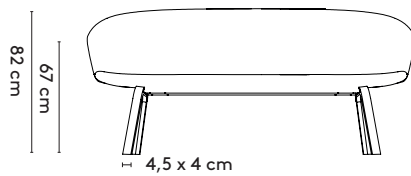

Close 2

Close+ 2

Close lounge

Close barstool

product

designer

year

1 Close

Gudmundur Ludvik

2016-2022

Close bench

B

130 x 58 x 82 cm
 185 x 58 x 82 cm
 240 x 58 x 82 cm

Close bench connected

316 cm

316 x 58 x 82 cm (6 legs)
 426 x 58 x 82 cm (6 legs)

D. 4 feet central base (fixed) on castors: polished aluminum, epoxy fine texture on aluminum

E. 5 feet central base (swivel, height adjustable) on castors: polished aluminum, epoxy fine texture on aluminum