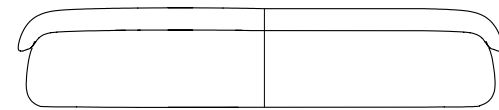

Close 2

Close+ 2

Close lounge

Close barstool

product

designer

year

1 Close

Gudmundur Ludvik

2016-2022

Close bench

B

130 x 58 x 82 cm
 185 x 58 x 82 cm
 240 x 58 x 82 cm

Close bench connected

316 cm

316 x 58 x 82 cm (6 legs)
 426 x 58 x 82 cm (6 legs)