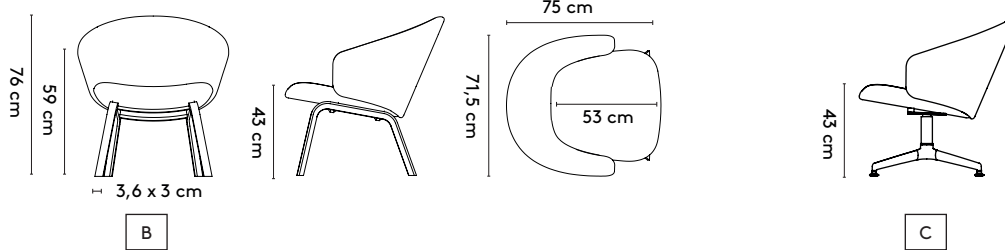

Close 2

Close+ 2

Close lounge

Close barstool

product

designer

year

1 Close

Gudmundur Ludvik

2016-2022

Close bench

B

130 x 58 x 82 cm
 185 x 58 x 82 cm
 240 x 58 x 82 cm

Close bench connected

316 cm

316 x 58 x 82 cm (6 legs)
 426 x 58 x 82 cm (6 legs)

D. 4 feet central base (fixed) on castors: polished aluminum, epoxy fine texture on aluminum

E. 5 feet central base (swivel, height adjustable) on castors: polished aluminum, epoxy fine texture on aluminum