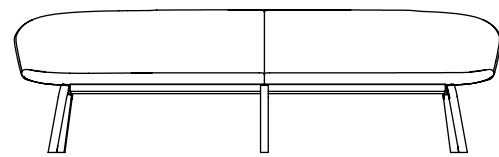

Close 2

Close+ 2

Close lounge

Close barstool

product

designer

year

1 Close

Gudmundur Ludvik

2016-2022

Close bench

B

130 x 58 x 82 cm
 185 x 58 x 82 cm
 240 x 58 x 82 cm

Close bench connected

316 cm

316 x 58 x 82 cm (6 legs)
 426 x 58 x 82 cm (6 legs)

3 Materials

Seat: fabric or leather

Frame:

A. cantilever: epoxy fine texture on aluminum

B. beech laminate with oak or walnut top layer

C. 4 feet central base (swivel) on feet: polished aluminum, epoxy fine texture on aluminum