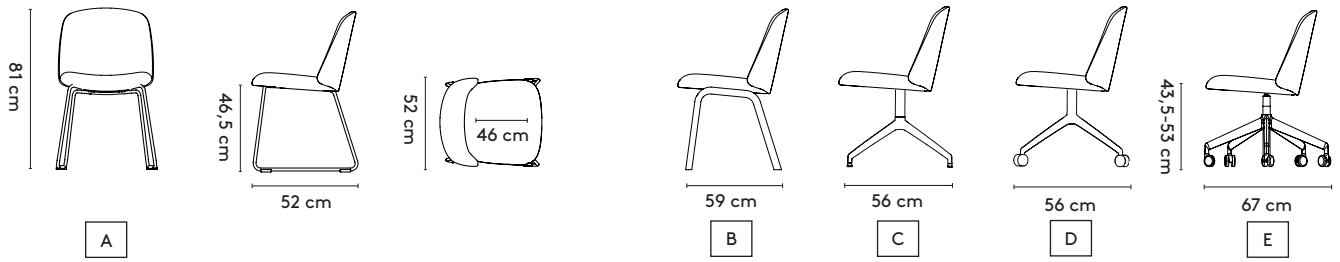

product

designer

year

1 Close

Gudmundur Ludvik

2016-2022

2 Standard

Close 1