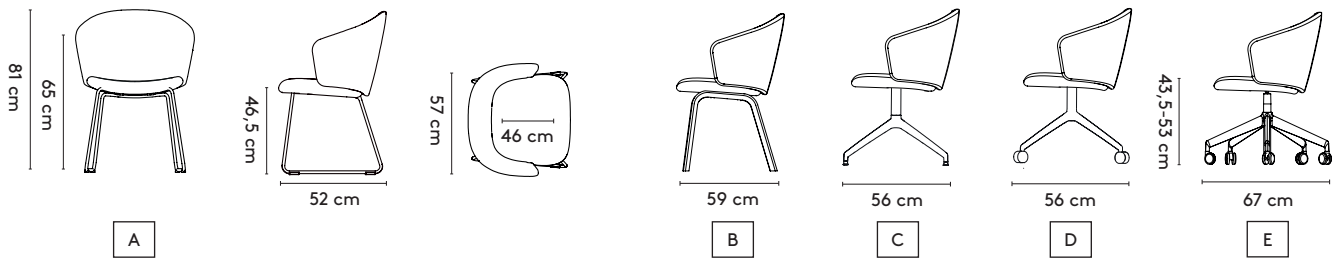

Close 2

Close+ 2

Close lounge

Close barstool

product

designer

year

1 Close

Gudmundur Ludvik

2016-2022

Close bench

B

130 x 58 x 82 cm
 185 x 58 x 82 cm
 240 x 58 x 82 cm

Close bench connected

316 cm

316 x 58 x 82 cm (6 legs)
 426 x 58 x 82 cm (6 legs)

D. 4 feet central base (fixed) on castors: polished aluminum, epoxy fine texture on aluminum

E. 5 feet central base (swivel, height adjustable) on castors: polished aluminum, epoxy fine texture on aluminum