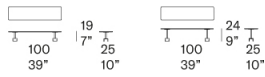

Accessori / Accessories

B172H