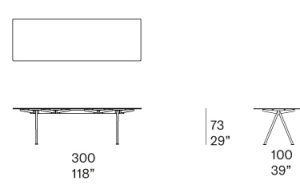

B172Z

Accessori / Accessories