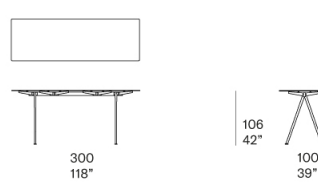

B172ZH

Accessori / Accessories