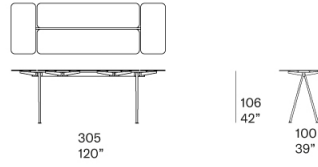

B172UH

Accessori / Accessories