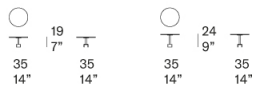

Accessori / Accessories

B172F