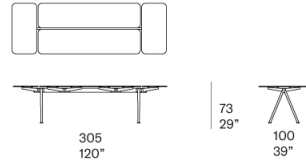

B172U

Accessori / Accessories