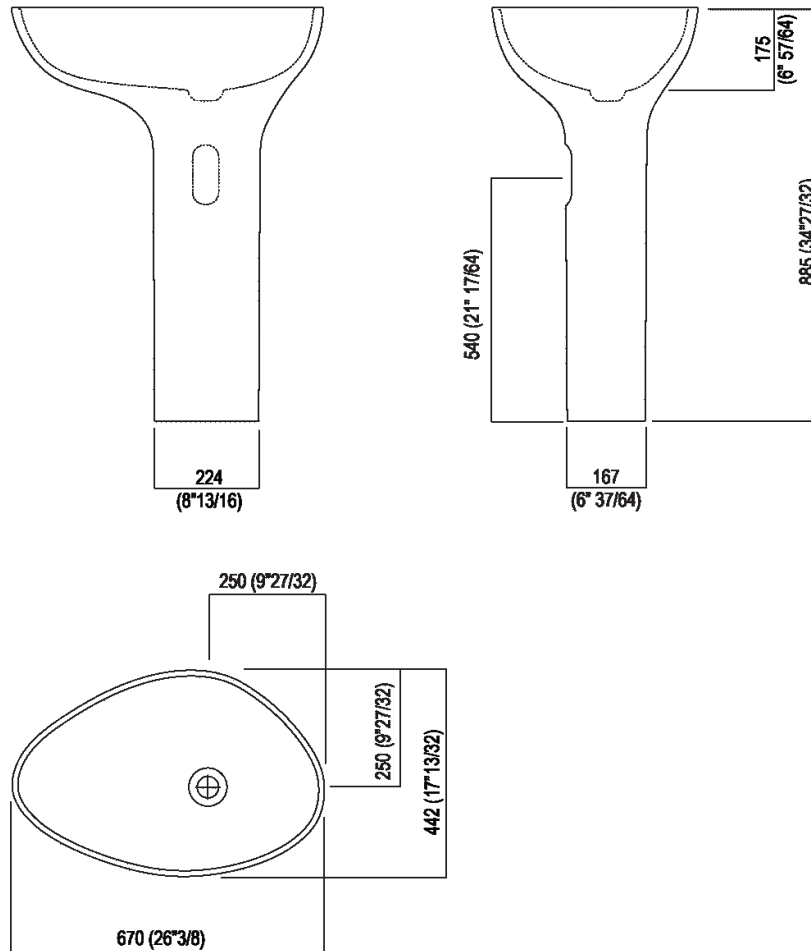

Pedestal washbasin with waste, fitted for wall drain  
 ACER1099M\_

Benedini Associati, 2014

Independent washbasin in Cristalplant®  
 biobased or marble.

Shaped washbasin in white Cristalplant® biobased or in white Carrara marble, in grey Carnico marble, in black Marquina marble, in green Alpi marble or in dark Emperador marble without tap hole, free flow, including installation kit. The washbasin is attached to the floor by a metal plate. The washbasin is fixed to the floor by a metal plate. The wall mounted version is furnished with a rear slot for the water connections. Waste included, with plug flush with the washbasin's inner surface in the same finish like the washbasin.

**Finishes**

-  White
-  White Carrara
-  Grey Carnico
-  Black Marquina
-  Green Alpi
-  Dark Emperador

Height:	88.5 cm	34" 27/32 inches
Width:	67 cm	26" 3/8 inches
Weight:	36 kg	79 lbs
Depth:	44.2 cm	17" 13/32 inches
Packaging:	77 x 55 x 98 cm	30" 3/8 x 21" 5/8 x 38" 5/8 inches
Total weight:	40 kg	88 lbs

Note: The washbasin is also available in stone or marble types on demand. Price to be calculated. The above measurements refer to the Cristalplant® biobased version, for the marble version the measurements are: Weight: 101 lbsPackaging: 30" 3/8 x 21" 5/8 x 38" 5/8Gross weight: 194 lbs

**Materials**

-  Cristalplant® biobased
-  Marble

Main dimensions

Installation notes

		A	B
FEZ2	APEZ004	260 (35*7/16)	70 (2*3/4)
	ARUB146	260 (35*7/16)	70 (2*3/4)
MEMORY	AMEM323	290 (11*27/64)	40 (1*37/64)
	ARUB1092	290 (11*27/64)	40 (1*37/64)
SEN	ASEN0962N	190 (7*31/64)	70 (2*3/4)
SQUARE	ARUB1096	190 (7*31/64)	70 (2*3/4)
	ARUB1020*	190 (7*31/64)	70 (2*3/4)