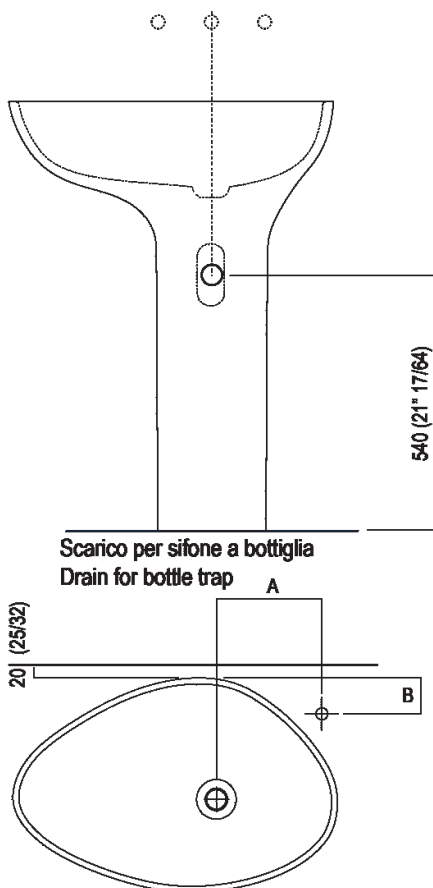

Pedestal washbasin with waste, fitted for wall drain  
 ACER1099M\_

Benedini Associati, 2014

Independent washbasin in Cristalplant®  
 biobased or marble.

Shaped washbasin in white Cristalplant® biobased or in white Carrara marble, in grey Carnico marble, in black Marquina marble, in green Alpi marble or in dark Emperador marble without tap hole, free flow, including installation kit. The washbasin is attached to the floor by a metal plate. The washbasin is fixed to the floor by a metal plate. The wall mounted version is furnished with a rear slot for the water connections. Waste included, with plug flush with the washbasin's inner surface in the same finish like the washbasin.

**Finishes**

-  White
-  White Carrara
-  Grey Carnico
-  Black Marquina
-  Green Alpi
-  Dark Emperador

Height:	88.5 cm	34" 27/32 inches
Width:	67 cm	26" 3/8 inches
Weight:	36 kg	79 lbs
Depth:	44.2 cm	17" 13/32 inches
Packaging:	77 x 55 x 98 cm	30" 3/8 x 21" 5/8 x 38" 5/8 inches
Total weight:	40 kg	88 lbs

**Materials**

-  Cristalplant® biobased
-  Marble

Main dimensions

Installation notes

		A	B
FEZ2	APEZ004	260 (35*7/16)	70 (2*3/4)
	ARUB146	260 (35*7/16)	70 (2*3/4)
MEMORY	AMEM323	290 (11*27/64)	40 (1*37/64)
	ARUB1092	290 (11*27/64)	40 (1*37/64)
SEN	ASEN0962N	190 (7*31/64)	70 (2*3/4)
SQUARE	ARUB1096	190 (7*31/64)	70 (2*3/4)
	ARUB1020*	190 (7*31/64)	70 (2*3/4)

\*ad esaurimento / while stocks last

Tap position, recommended height

**POSIZIONE RUBINETTERIA / TAP POSITION**

Altezza consigliata / Recommended height