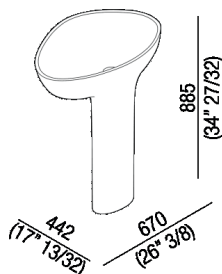

Pedestal washbasin with waste, fitted for wall drain  
 ACER1099M\_

Benedini Associati, 2014

Independent washbasin in Cristalplant®  
 biobased or marble.

Shaped washbasin in white Cristalplant® biobased or in white Carrara marble, in grey Carnico marble, in black Marquina marble, in green Alpi marble or in dark Emperador marble without tap hole, free flow, including installation kit. The washbasin is attached to the floor by a metal plate. The washbasin is fixed to the floor by a metal plate. The wall mounted version is furnished with a rear slot for the water connections. Waste included, with plug flush with the washbasin's inner surface in the same finish like the washbasin.

**Finishes**

-  White
-  White Carrara
-  Grey Carnico
-  Black Marquina
-  Green Alpi
-  Dark Emperador

Height:	88.5 cm	34" 27/32 inches
Width:	67 cm	26" 3/8 inches
Weight:	36 kg	79 lbs
Depth:	44.2 cm	17" 13/32 inches
Packaging:	77 x 55 x 98 cm	30" 3/8 x 21" 5/8 x 38" 5/8 inches
Total weight:	40 kg	88 lbs

Note: The washbasin is also available in stone or marble types on demand. Price to be calculated. The above measurements refer to the Cristalplant® biobased version, for the marble version the measurements are: Weight: 101 lbsPackaging: 30" 3/8 x 21" 5/8 x 38" 5/8Gross weight: 194 lbs

**Materials**

-  Cristalplant® biobased
-  Marble

Main dimensions

Installation notes

		A	B
FEZ2	APEZ004	260 (35*7/16)	70 (2*3/4)
	ARUB146	260 (35*7/16)	70 (2*3/4)
MEMORY	AMEM323	290 (11*27/64)	40 (1*37/64)
	ARUB1092	290 (11*27/64)	40 (1*37/64)
SEN	ASEN0962N	190 (7*31/64)	70 (2*3/4)
SQUARE	ARUB1096	190 (7*31/64)	70 (2*3/4)
	ARUB1020*	190 (7*31/64)	70 (2*3/4)