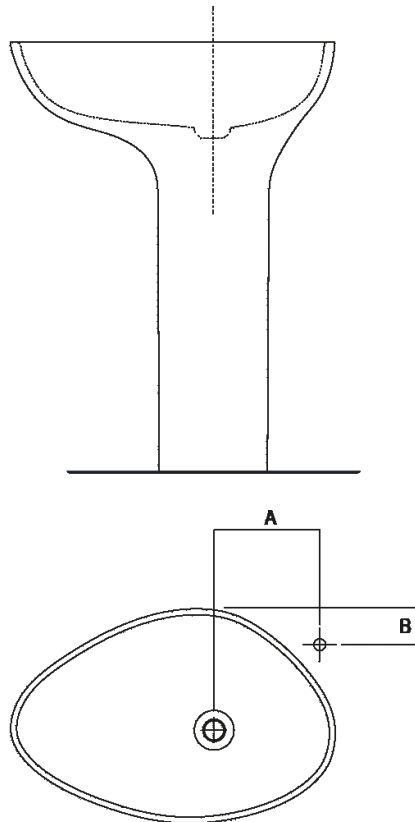

Pedestal washbasin with waste, fitted for floor drain  
 ACER1099F\_

Benedini Associati, 2014

Independent washbasin in Cristalplant® biobased or marble.

Shaped washbasin in white Cristalplant® biobased or in white Carrara marble, in grey Carnico marble, in black Marquina marble, in green Alpi marble or in dark Emperador marble without tap hole, free flow, including installation kit. The washbasin is attached to the floor by a metal plate. Waste included, with plug flush with the washbasin's inner surface in the same finish like the washbasin. For the free standing version with floor drainage the waste trap .MET0519 has to be used.

**Finishes**

-  White
-  White Carrara
-  Grey Carnico
-  Black Marquina
-  Green Alpi
-  Dark Emperador

**Materials**

-  Cristalplant® biobased
-  Marble

Height:	85.5 cm	34" 27/32 inches
Width:	67 cm	26" 3/8 inches
Weight:	36 kg	79 lbs
Depth:	44.2 cm	17" 13/32 inches
Packaging:	77 x 55 x 98 cm	30" 3/8 x 21" 5/8 x 38" 5/8 inches
Total weight:	40 kg	88 lbs

Note: The washbasin is also available in stone or marble types on demand.

The above measurements refer to the Cristalplant® biobased version, for the marble version the measurements are: Weight: 101 lbsPackaging: 30" 3/8 x 21" 5/8 x 38" 5/8Gross weight: 194 lbs

**Main dimensions**

Installation notes

		A	B
FEZ2	AFEZ004	260 (35 <sup>7</sup> / <sub>16</sub> )	70 (2 <sup>3</sup> / <sub>4</sub> )
	ARUB146	260 (35 <sup>7</sup> / <sub>16</sub> )	70 (2 <sup>3</sup> / <sub>4</sub> )
MEMORY	AMEM323	290 (11 <sup>27</sup> / <sub>64</sub> )	40 (1 <sup>37</sup> / <sub>64</sub> )
	ARUB1092	290 (11 <sup>27</sup> / <sub>64</sub> )	40 (1 <sup>37</sup> / <sub>64</sub> )
SEN	ASEN0962N	190 (7 <sup>31</sup> / <sub>64</sub> )	70 (2 <sup>3</sup> / <sub>4</sub> )
SQUARE	ARUB1096	190 (7 <sup>31</sup> / <sub>64</sub> )	70 (2 <sup>3</sup> / <sub>4</sub> )
	ARUB1020*	190 (7 <sup>31</sup> / <sub>64</sub> )	70 (2 <sup>3</sup> / <sub>4</sub> )