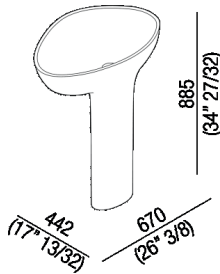

Pedestal washbasin with waste, fitted for floor drain  
 ACER1099F\_

Benedini Associati, 2014

Independent washbasin in Cristalplant® biobased or marble.

Shaped washbasin in white Cristalplant® biobased or in white Carrara marble, in grey Carnico marble, in black Marquina marble, in green Alpi marble or in dark Emperador marble without tap hole, free flow, including installation kit. The washbasin is attached to the floor by a metal plate. Waste included, with plug flush with the washbasin's inner surface in the same finish like the washbasin. For the free standing version with floor drainage the waste trap .MET0519 has to be used.

**Finishes**

-  White
-  White Carrara
-  Grey Carnico
-  Black Marquina
-  Green Alpi
-  Dark Emperador

**Materials**

-  Cristalplant® biobased
-  Marble

Height:	85.5 cm	34" 27/32 inches
Width:	67 cm	26" 3/8 inches
Weight:	36 kg	79 lbs
Depth:	44.2 cm	17" 13/32 inches
Packaging:	77 x 55 x 98 cm	30" 3/8 x 21" 5/8 x 38" 5/8 inches
Total weight:	40 kg	88 lbs

Note: The washbasin is also available in stone or marble types on demand.

The above measurements refer to the Cristalplant® biobased version, for the marble version the measurements are: Weight: 101 lbsPackaging: 30" 3/8 x 21" 5/8 x 38" 5/8Gross weight: 194 lbs

**Main dimensions**

Installation notes

		A	B
FEZ2	AFEZ004	260 (35 <sup>7</sup> / <sub>16</sub> )	70 (2 <sup>3</sup> / <sub>4</sub> )
	ARUB146	260 (35 <sup>7</sup> / <sub>16</sub> )	70 (2 <sup>3</sup> / <sub>4</sub> )
MEMORY	AMEM323	290 (11 <sup>27</sup> / <sub>64</sub> )	40 (1 <sup>37</sup> / <sub>64</sub> )
	ARUB1092	290 (11 <sup>27</sup> / <sub>64</sub> )	40 (1 <sup>37</sup> / <sub>64</sub> )
SEN	ASEN0962N	190 (7 <sup>31</sup> / <sub>64</sub> )	70 (2 <sup>3</sup> / <sub>4</sub> )
SQUARE	ARUB1096	190 (7 <sup>31</sup> / <sub>64</sub> )	70 (2 <sup>3</sup> / <sub>4</sub> )
	ARUB1020*	190 (7 <sup>31</sup> / <sub>64</sub> )	70 (2 <sup>3</sup> / <sub>4</sub> )