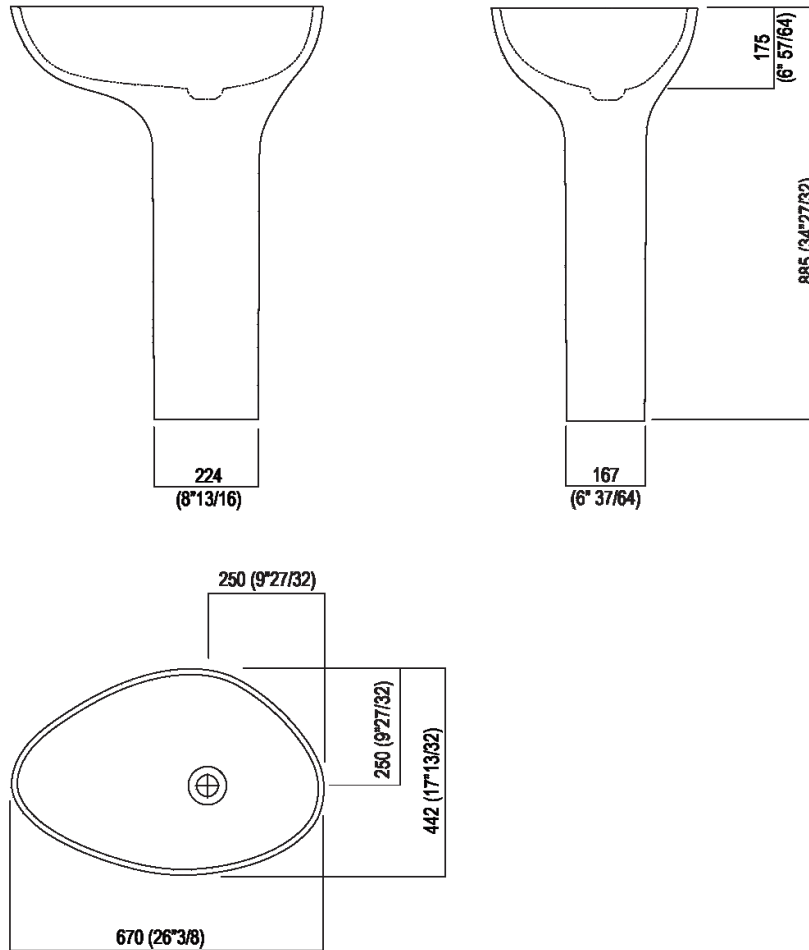

Pedestal washbasin with waste, fitted for floor drain  
 ACER1099F\_

Benedini Associati, 2014

Independent washbasin in Cristalplant® biobased or marble.

Shaped washbasin in white Cristalplant® biobased or in white Carrara marble, in grey Carnico marble, in black Marquina marble, in green Alpi marble or in dark Emperador marble without tap hole, free flow, including installation kit. The washbasin is attached to the floor by a metal plate. Waste included, with plug flush with the washbasin's inner surface in the same finish like the washbasin. For the free standing version with floor drainage the waste trap .MET0519 has to be used.

**Finishes**

-  White
-  White Carrara
-  Grey Carnico
-  Black Marquina
-  Green Alpi
-  Dark Emperador

**Materials**

-  Cristalplant® biobased
-  Marble

Height:	85.5 cm	34" 27/32 inches
Width:	67 cm	26" 3/8 inches
Weight:	36 kg	79 lbs
Depth:	44.2 cm	17" 13/32 inches
Packaging:	77 x 55 x 98 cm	30" 3/8 x 21" 5/8 x 38" 5/8 inches
Total weight:	40 kg	88 lbs

Note: The washbasin is also available in stone or marble types on demand.

The above measurements refer to the Cristalplant® biobased version, for the marble version the measurements are: Weight: 101 lbsPackaging: 30" 3/8 x 21" 5/8 x 38" 5/8Gross weight: 194 lbs

**Main dimensions**

Installation notes

		A	B
FEZ2	AFEZ004	260 (35 <sup>7</sup> / <sub>16</sub> )	70 (2 <sup>3</sup> / <sub>4</sub> )
	ARUB146	260 (35 <sup>7</sup> / <sub>16</sub> )	70 (2 <sup>3</sup> / <sub>4</sub> )
MEMORY	AMEM323	290 (11 <sup>27</sup> / <sub>64</sub> )	40 (1 <sup>37</sup> / <sub>64</sub> )
	ARUB1092	290 (11 <sup>27</sup> / <sub>64</sub> )	40 (1 <sup>37</sup> / <sub>64</sub> )
SEN	ASEN0962N	190 (7 <sup>31</sup> / <sub>64</sub> )	70 (2 <sup>3</sup> / <sub>4</sub> )
SQUARE	ARUB1096	190 (7 <sup>31</sup> / <sub>64</sub> )	70 (2 <sup>3</sup> / <sub>4</sub> )
	ARUB1020*	190 (7 <sup>31</sup> / <sub>64</sub> )	70 (2 <sup>3</sup> / <sub>4</sub> )