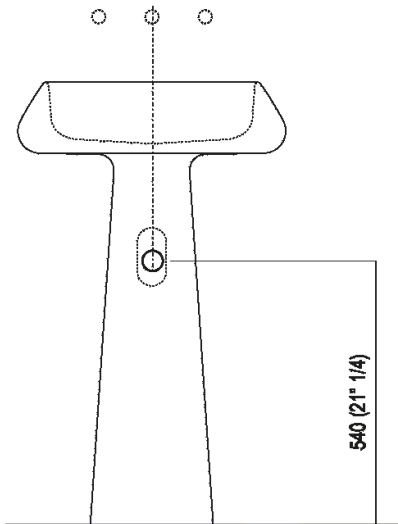

Height:	90 cm	35" 3/8 inches
Diameter:	54.5 cm	21" 1/2 inches
Weight:	25 kg	55 lbs
Packaging:	57 x 57 x 95 cm	22" 4/8 x 22" 4/8 x 37" 3/8 inches
Total weight:	27 kg	60 lbs

Note: The washbasin can be delivered also in stone or marble types on demand, price to be calculated. The above measurements refer to the Cristalplant® biobased version, for the marble version the measurements are: Weight: 209 lbs Packaging: 21" 5/8 x 26" 6/8 x 31" 4/8 Gross weight: 254 lbs

Main dimensions - Cristalplant® biobased version

Installation notes: floor-mounted tap

Scarico per sifone a bottiglia
Drain for bottle trap

	A
FEZ	353 (13"57/64)
SEN	303 (11"59/64)
MEMORY	353 (13"57/64)
SQUARE	303 (11"59/64)

Main dimensions - marble version