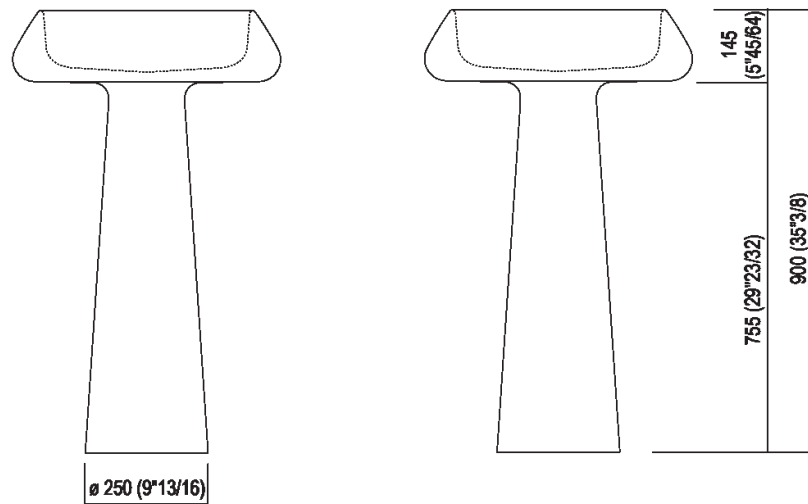

Materials

-  Cristalplant® biobased
-  Marble

Washbasin in white Carrara marble, grey carnio marble, black Marquina marble, green Alpi marble, dark Emperador marble or in white Cristalplant® biobased, with cone segment shaped basin and pedestal, without tap hole and without overflow, fixing kit included. Available in wall mounted or free standing version. The wall-mounted version is furnished with a rear slot for water connections. Both versions require a .MET0563 waste. For the version with floor drainage the waste trap .MET0475 has to be used.

Height:	90 cm	35" 3/8 inches
Diameter:	54.5 cm	21" 1/2 inches
Weight:	25 kg	55 lbs
Packaging:	57 x 57 x 95 cm	22" 4/8 x 22" 4/8 x 37" 3/8 inches
Total weight:	27 kg	60 lbs

Note: The washbasin can be delivered also in stone or marble types on demand, price to be calculated. The above measurements refer to the Cristalplant® biobased version, for the marble version the measurements are: Weight: 209 lbs Packaging: 21" 5/8 x 26" 6/8 x 31" 4/8 Gross weight: 254 lbs

Main dimensions - Cristalplant® biobased version

Installation notes: floor-mounted tap

Scarico per sifone a bottiglia
Drain for bottle trap

	A
FEZ	353 (13"57/64)
SEN	303 (11"59/64)
MEMORY	353 (13"57/64)
SQUARE	303 (11"59/64)

Main dimensions - marble version