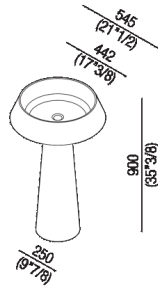

Column washbasin designed for floor drainage
ACER1082F_

Angelo Mangiarotti, 2011 (1970)

Independent marble or Cristalplant® biobased washbasin.