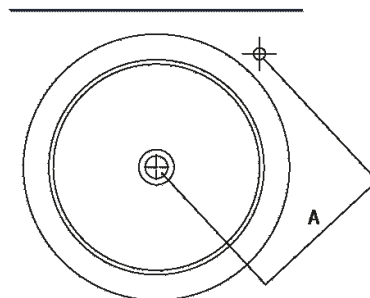

Height:	90 cm	35" 3/8 inches
Diameter:	54.5 cm	21" 1/2 inches
Weight:	25 kg	55 lbs
Packaging:	57 x 57 x 95 cm	22" 4/8 x 22" 4/8 x 37" 3/8 inches
Total weight:	27 kg	60 lbs

Note: The washbasin can be delivered also in stone or marble types on demand, price to be calculated. The above measurements refer to the Cristalplant® biobased version, for the marble version the measurements are: Weight: 209 lbs Packaging: 21" 5/8 x 26" 6/8 x 31" 4/8 Gross weight: 254 lbs

Main dimensions - Cristalplant® biobased version

Installation notes: floor-mounted tap

Scarico per sifone a bottiglia
Drain for bottle trap

	A
FEZ	353 (13"57/64)
SEN	303 (11"59/64)
MEMORY	353 (13"57/64)
SQUARE	303 (11"59/64)

Main dimensions - marble version