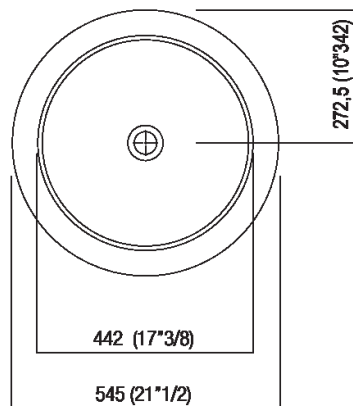

Height:	90 cm	35" 3/8 inches
Diameter:	54.5 cm	21" 1/2 inches
Weight:	25 kg	55 lbs
Packaging:	57 x 57 x 95 cm	22" 4/8 x 22" 4/8 x 37" 3/8 inches
Total weight:	27 kg	60 lbs

Note: The washbasin can be delivered also in stone or marble types on demand, price to be calculated. The above measurements refer to the Cristalplant® biobased version, for the marble version the measurements are: Weight: 209 lbs Packaging: 21" 5/8 x 26" 6/8 x 31" 4/8 Gross weight: 254 lbs

Main dimensions - Cristalplant® biobased version

Installation notes: floor-mounted tap

Scarico per sifone a bottiglia
Drain for bottle trap

	A
FEZ	353 (13"57/64)
SEN	303 (11"59/64)
MEMORY	353 (13"57/64)
SQUARE	303 (11"59/64)

Main dimensions - marble version