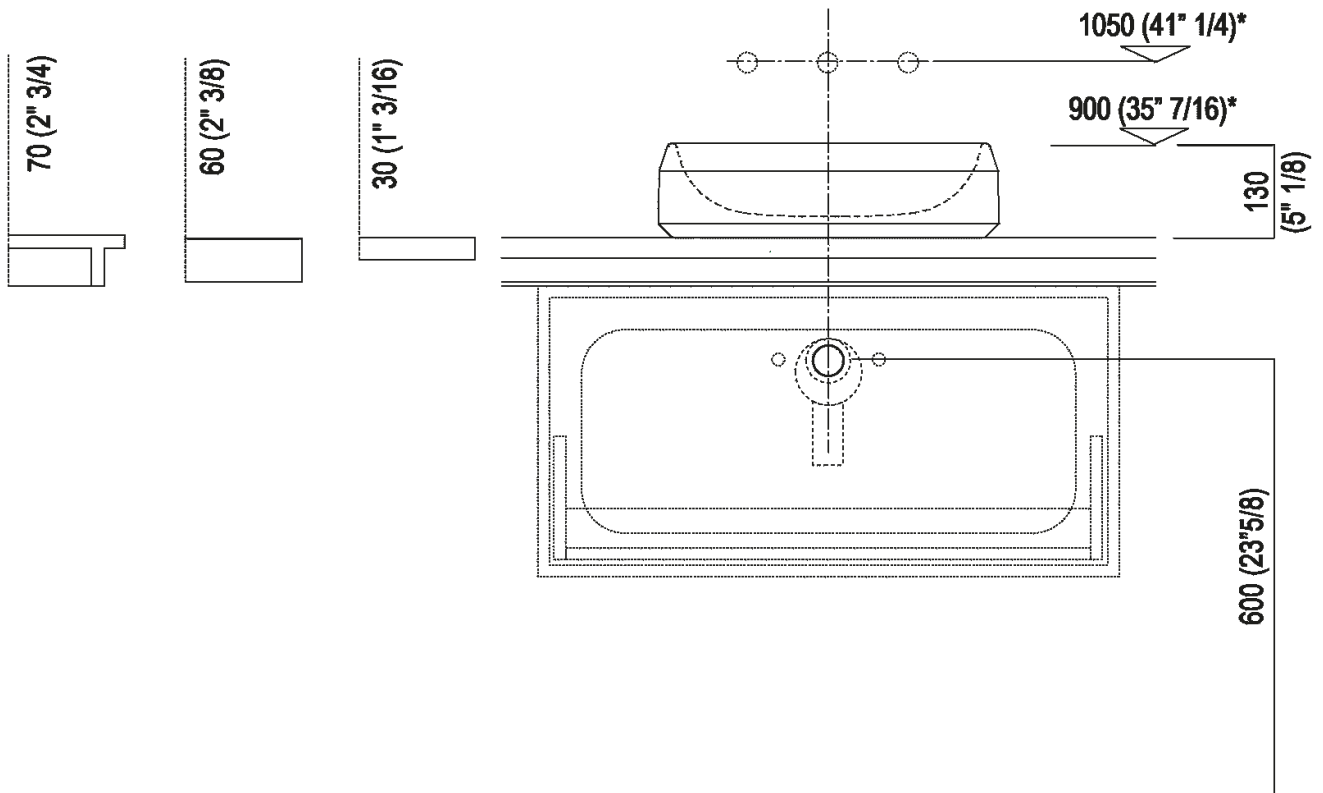

Height:	13 cm	5" 1/8 inches
Diameter:	46.5 cm	18" 5/16 inches
Weight:	12 kg	26 lbs
Packaging:	57 x 57 x 23 cm	22" 7/16 x 22" 7/16 x 9" 1/16 inches
Total weight:	16 kg	35 lbs

Note: The washbasins can be delivered also in Calacatta Vagli and violet Calacatta marble or in stone on demand, price to be calculated. The above measurements refer to the Cristalplant® biobased version, for the marble version the measurements are: Weight: 40 kg - 88 lbs Packaging: 57 x 57 x 23 cm - 22" 7/16 x 22" 7/16 x 9" 1/16 Gross weight: 50 kg - 110 lbs

Main dimensions - Cristalplant®; biobased

Installation notes: on self-bearing countertop

Scarico per sifone a bottiglia
Drain for bottle trap

*h.consigliata / advised h.

Installation notes: on countertop to be rested on cabinets

*h.consigliata / advised h.

Holes for countertop washbasins and top mounted taps for top

PIANO cm 50 / COUNTERTOP cm 50

Posizione standard per rubinetto su piano
Standard position for top mounted tap

Posizione standard per rubinetto a parete
Standard position for wall mounted tap

Posizione speciale per rubinetto Sen a parete e Square con bocca curva
Special position for wall mounted tap Sen and Square white curved spout

NON NECESSARIA
NOT NECESSARY

Tap position, recommended height