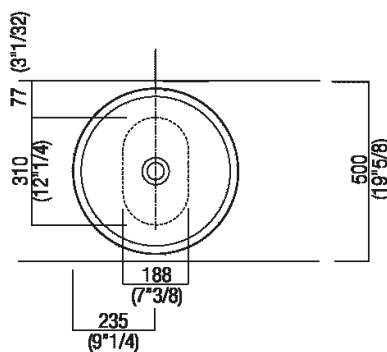

Height:	13 cm	5" 1/8 inches
Diameter:	46.5 cm	18" 5/16 inches
Weight:	12 kg	26 lbs
Packaging:	57 x 57 x 23 cm	22" 7/16 x 22" 7/16 x 9" 1/16 inches
Total weight:	16 kg	35 lbs

Note: The washbasins can be delivered also in Calacatta Vagli and violet Calacatta marble or in stone on demand, price to be calculated. The above measurements refer to the Cristalplant® biobased version, for the marble version the measurements are: Weight: 40 kg - 88 lbs Packaging: 57 x 57 x 23 cm - 22" 7/16 x 22" 7/16 x 9" 1/16 Gross weight: 50 kg - 110 lbs

*h.consigliata / advised h.

Holes for countertop washbasins and top mounted taps for top

PIANO cm 50 / COUNTERTOP cm 50

Posizione standard per rubinetto su piano
Standard position for top mounted tap

Posizione standard per rubinetto a parete
Standard position for wall mounted tap

Posizione speciale per rubinetto Sen a parete e Square con bocca curva
Special position for wall mounted tap Sen and Square white curved spout

NON NECESSARIA
NOT NECESSARY

Tap position, recommended height

POSIZIONE RUBINETTERIA / TAP POSITION

Altezza consigliata / Recommended height

Installation notes: on casing H 40 cm Lato

Scarico per sifone a bottiglia o ad incasso
Drain for bottle trap or concealed waste trap