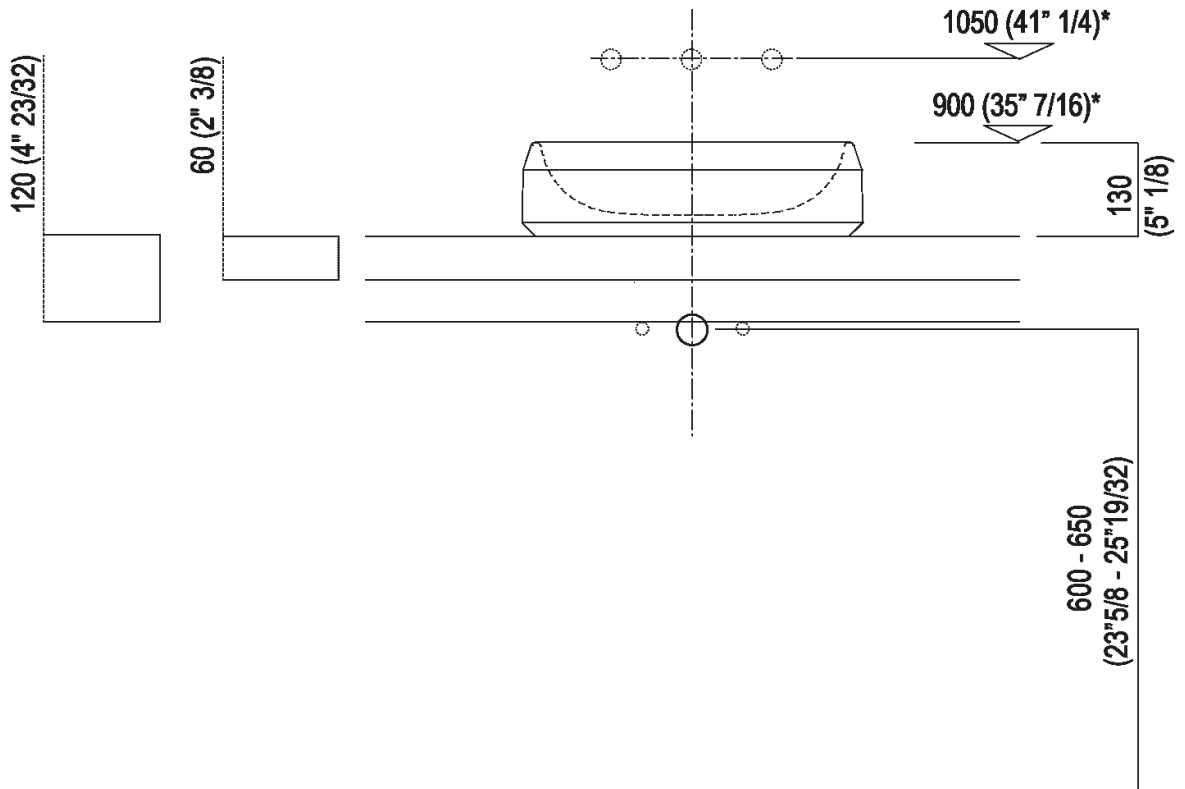

Height:	13 cm	5" 1/8 inches
Diameter:	46.5 cm	18" 5/16 inches
Weight:	12 kg	26 lbs
Packaging:	57 x 57 x 23 cm	22" 7/16 x 22" 7/16 x 9" 1/16 inches
Total weight:	16 kg	35 lbs

Note: The washbasins can be delivered also in Calacatta Vagli and violet Calacatta marble or in stone on demand, price to be calculated. The above measurements refer to the Cristalplant® biobased version, for the marble version the measurements are: Weight: 40 kg - 88 lbs Packaging: 57 x 57 x 23 cm - 22" 7/16 x 22" 7/16 x 9" 1/16 Gross weight: 50 kg - 110 lbs

Main dimensions - Cristalplant®; biobased

Installation notes: on self-bearing countertop

Scarico per sifone a bottiglia
Drain for bottle trap

*h.consigliata / advised h.

Installation notes: on countertop to be rested on cabinets

*h.consigliata / advised h.

Holes for countertop washbasins and top mounted taps for top

PIANO cm 50 / COUNTERTOP cm 50

Posizione standard per rubinetto su piano
Standard position for top mounted tap

Posizione standard per rubinetto a parete
Standard position for wall mounted tap

*h.consigliata / advised h.

Installation notes: on casing H 20 cm Lato

Scarico per sifone a bottiglia
Drain for bottle trap

*h.consigliata / advised h.

Main dimensions - marble