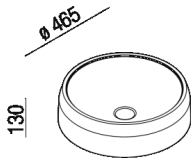

For support or over countertop round washbasin
ACER1073_

Patricia Urquiola, 2017

Over countertop washbasin, round or oval, in Cristalplant® biobased.