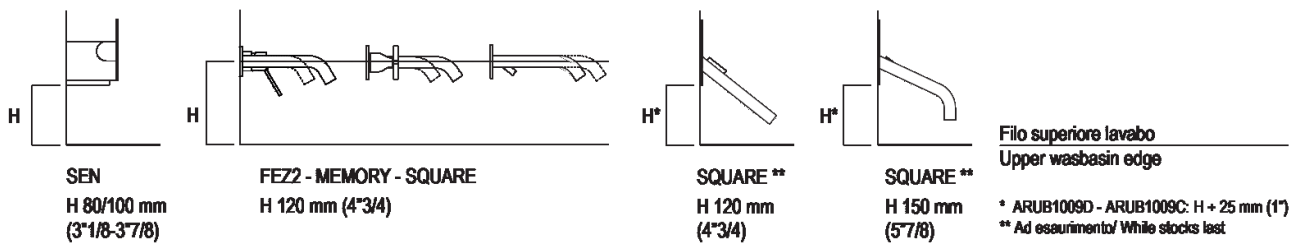

Tap position, recommended height

POSIZIONE RUBINETTERIA / TAP POSITION

Altezza consigliata / Recommended height