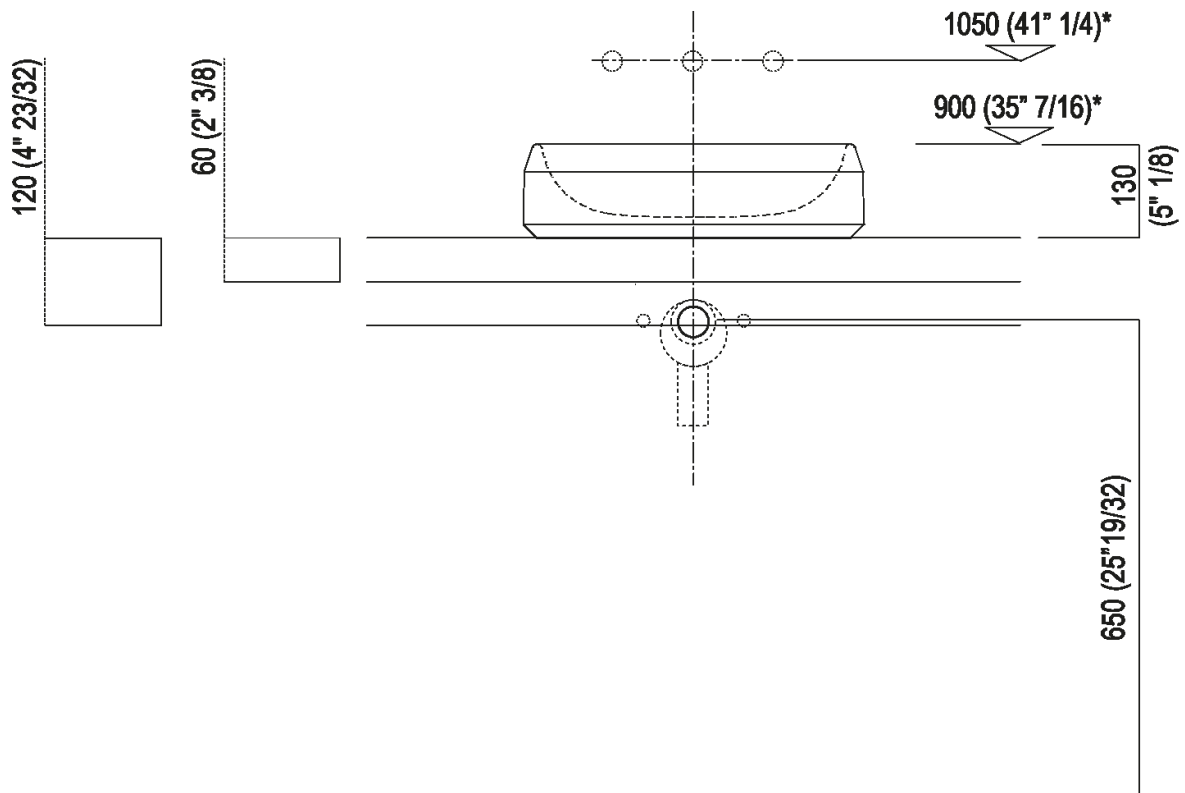

Installation notes: on self-bearing countertop

Scarico per sifone ad incasso
Drain for concealed waste trap

*h.consigliata / advised h.