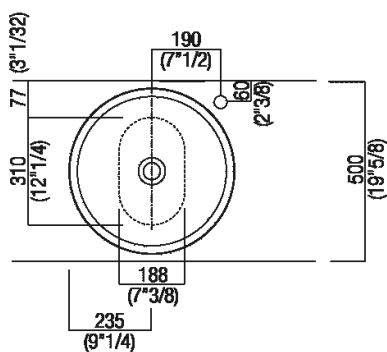

Height:	13 cm	5" 1/8 inches
Diameter:	46.5 cm	18" 5/16 inches
Weight:	12 kg	26 lbs
Packaging:	57 x 57 x 23 cm	22" 7/16 x 22" 7/16 x 9" 1/16 inches
Total weight:	16 kg	35 lbs

Note: The washbasins can be delivered also in Calacatta Vagli and violet Calacatta marble or in stone on demand, price to be calculated. The above measurements refer to the Cristalplant® biobased version, for the marble version the measurements are: Weight: 40 kg - 88 lbs Packaging: 57 x 57 x 23 cm - 22" 7/16 x 22" 7/16 x 9" 1/16 Gross weight: 50 kg - 110 lbs

*h.consigliata / advised h.

Holes for countertop washbasins and top mounted taps for top

PIANO cm 50 / COUNTERTOP cm 50

Posizione standard per rubinetto su piano
Standard position for top mounted tap

Posizione standard per rubinetto a parete
Standard position for wall mounted tap

POSIZIONE RUBINETTERIA / TAP POSITION

Altezza consigliata / Recommended height

Installation notes: on casing H 40 cm Lato

Scarico per sifone a bottiglia o ad incasso
Drain for bottle trap or concealed waste trap

*h.consigliata / advised h.

Installation notes: on casing H 20 cm Lato

Scarico per sifone a bottiglia
Drain for bottle trap

*h.consigliata / advised h.

Main dimensions - marble