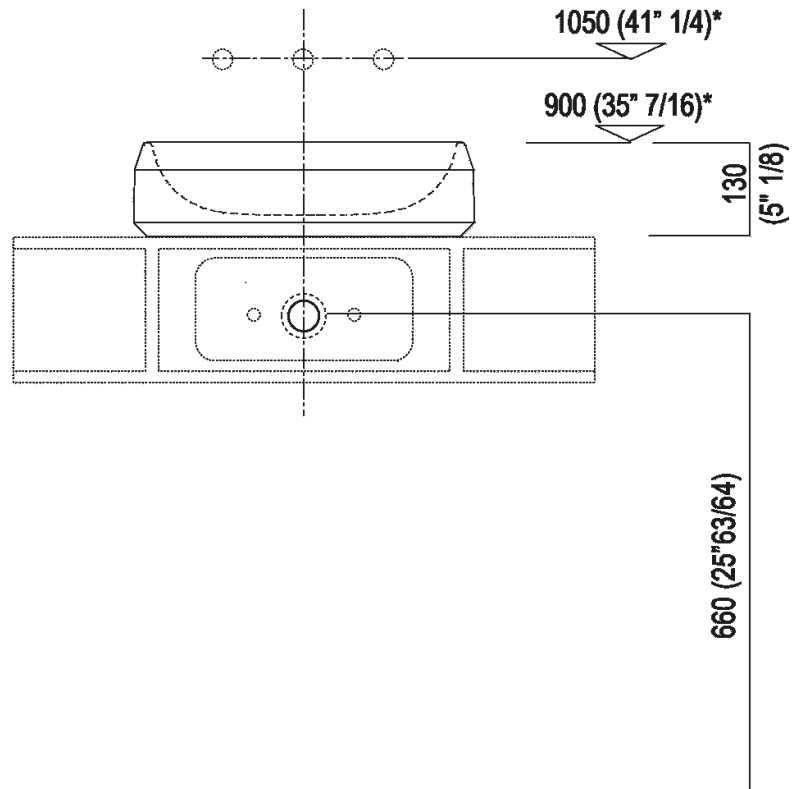

Height:	13 cm	5" 1/8 inches
Diameter:	46.5 cm	18" 5/16 inches
Weight:	12 kg	26 lbs
Packaging:	57 x 57 x 23 cm	22" 7/16 x 22" 7/16 x 9" 1/16 inches
Total weight:	16 kg	35 lbs

Note: The washbasins can be delivered also in Calacatta Vagli and violet Calacatta marble or in stone on demand, price to be calculated. The above measurements refer to the Cristalplant® biobased version, for the marble version the measurements are: Weight: 40 kg - 88 lbs Packaging: 57 x 57 x 23 cm - 22" 7/16 x 22" 7/16 x 9" 1/16 Gross weight: 50 kg - 110 lbs

*h.consigliata / advised h.

Holes for countertop washbasins and top mounted taps for top

PIANO cm 50 / COUNTERTOP cm 50

Posizione standard per rubinetto su piano
Standard position for top mounted tap

Posizione standard per rubinetto a parete
Standard position for wall mounted tap

POSIZIONE RUBINETTERIA / TAP POSITION

Altezza consigliata / Recommended height

Installation notes: on casing H 40 cm Lato

Scarico per sifone a bottiglia o ad incasso
Drain for bottle trap or concealed waste trap

*h.consigliata / advised h.

Installation notes: on casing H 20 cm Lato

Scarico per sifone a bottiglia
Drain for bottle trap

*h.consigliata / advised h.

Main dimensions - marble