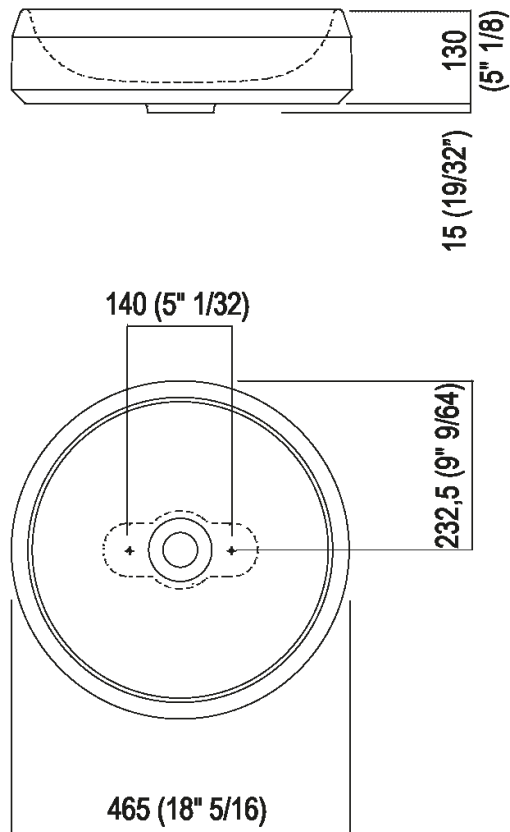

Main dimensions - Cristalplant®; biobased