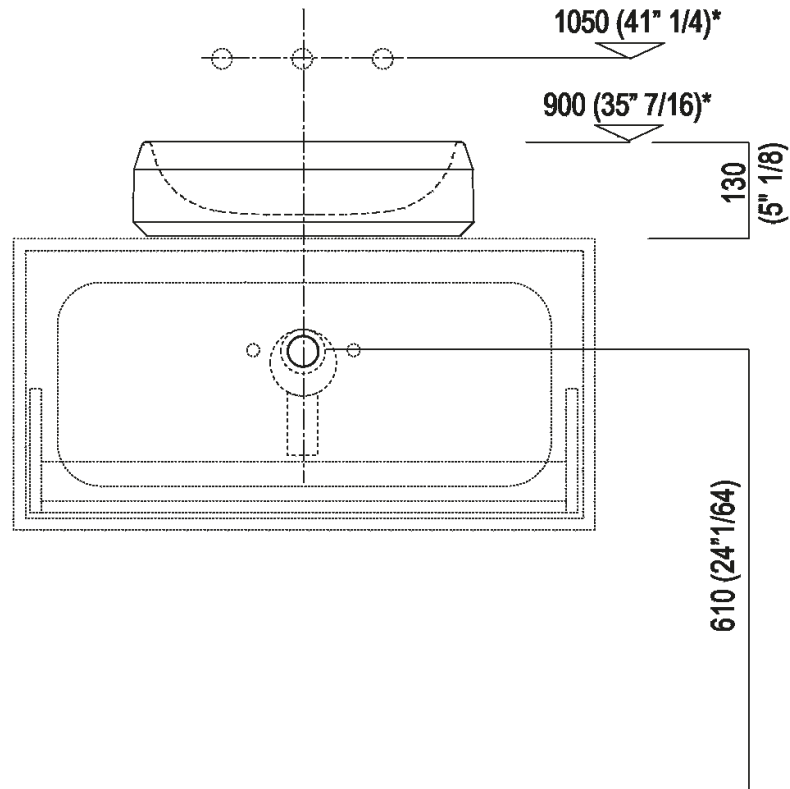

*h.consigliata / advised h.

Holes for countertop washbasins and top mounted taps for top

PIANO cm 50 / COUNTERTOP cm 50

Posizione standard per rubinetto su piano
Standard position for top mounted tap

Posizione standard per rubinetto a parete
Standard position for wall mounted tap

Posizione speciale per rubinetto Sen a parete e Square con bocca curva
Special position for wall mounted tap Sen and Square white curved spout

NON NECESSARIA
NOT NECESSARY

Tap position, recommended height

POSIZIONE RUBINETTERIA / TAP POSITION

Altezza consigliata / Recommended height

Installation notes: on casing H 40 cm Lato

Scarico per sifone a bottiglia o ad incasso
Drain for bottle trap or concealed waste trap

*h.consigliata / advised h.

Installation notes: on casing H 20 cm Lato

Scarico per sifone a bottiglia
Drain for bottle trap

*h.consigliata / advised h.

Main dimensions - marble