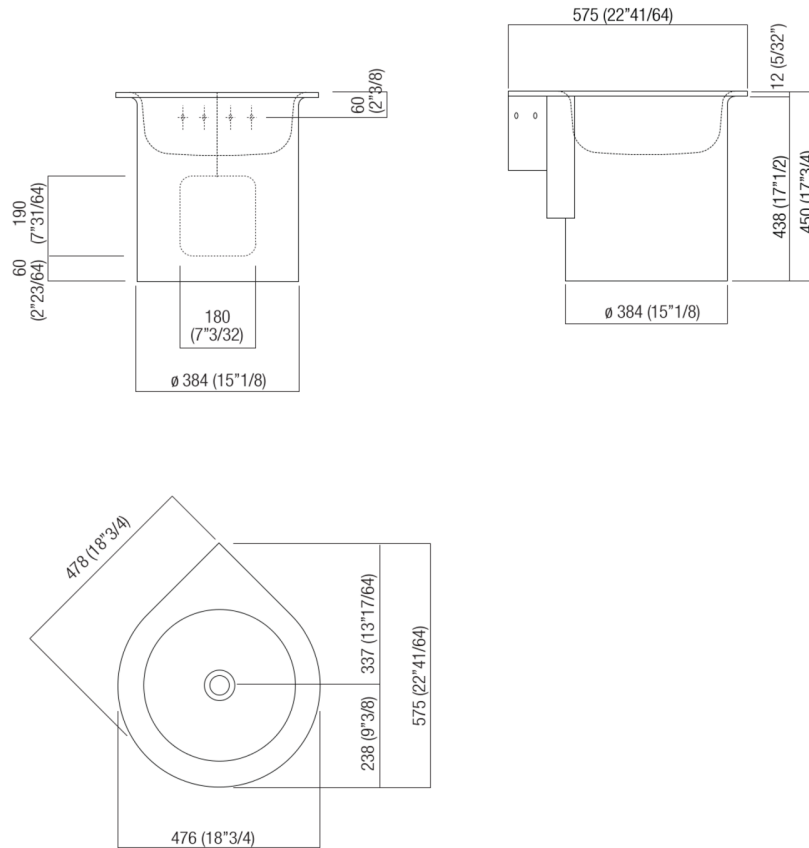

Washbasins Independent In-Out
ACER10640Z

Benedini Associati, 2010

Wall mounted corner washbasin without tap holes

Finishes

White

Circular washbasin in white Exmar with or without tap hole, without overflow. Available in a wall mounted model, with stainless steel floor-standing frame or with column. Assembly kit included. Wall mounted and frame models use waste .MET0563. The column washbasin model is available with wall or floor drainage. Materials used: Exmar.

Height:	45.0 cm	17"3/4 inches
Diameter:	47.6 cm	18"3/4 inches
Weight:	30.0 kg	66 lbs
Packaging measurements:	67 x 63 x 55 cm	26"3/8 x 24"6/8 x 21"5/8 inches
Weight with packaging:	33.0 kg	73 lbs

Main dimensions

Installation notes

Scarico per sifone a bottiglia
Drain for bottle trap

*h.consigliata / advised h.

Tap position, recommended height

POSIZIONE RUBINETTERIA / TAP POSITION

Altezza consigliata / Recommended height