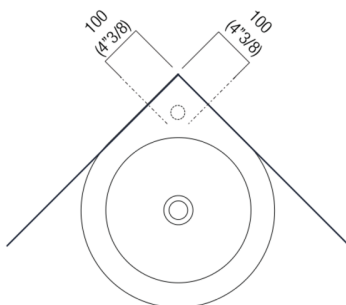

Washbasins Independent In-Out
ACER10640Z

Benedini Associati, 2010

Wall mounted corner washbasin without tap holes

Finishes

White

Circular washbasin in white Exmar with or without tap hole, without overflow. Available in a wall mounted model, with stainless steel floor-standing frame or with column. Assembly kit included. Wall mounted and frame models use waste .MET0563. The column washbasin model is available with wall or floor drainage. Materials used: Exmar.

Height:	45.0 cm	17"3/4 inches
Diameter:	47.6 cm	18"3/4 inches
Weight:	30.0 kg	66 lbs
Packaging measurements:	67 x 63 x 55 cm	26"3/8 x 24"6/8 x 21"5/8 inches
Weight with packaging:	33.0 kg	73 lbs

Main dimensions

Installation notes

Scarico per sifone a bottiglia
Drain for bottle trap

*h.consigliata / advised h.

Tap position, recommended height

POSIZIONE RUBINETTERIA / TAP POSITION

Altezza consigliata / Recommended height