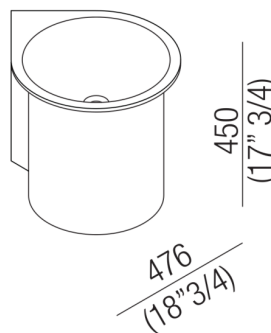

Washbasins Independent In-Out
ACER10640Z

Benedini Associati, 2010

Wall mounted corner washbasin without tap holes

Finishes

White

Circular washbasin in white Exmar with or without tap hole, without overflow. Available in a wall mounted model, with stainless steel floor-standing frame or with column. Assembly kit included. Wall mounted and frame models use waste .MET0563. The column washbasin model is available with wall or floor drainage. Materials used: Exmar.

Height:	45.0 cm	17"3/4 inches
Diameter:	47.6 cm	18"3/4 inches
Weight:	30.0 kg	66 lbs
Packaging measurements:	67 x 63 x 55 cm	26"3/8 x 24"6/8 x 21"5/8 inches
Weight with packaging:	33.0 kg	73 lbs

Main dimensions

Installation notes

Scarico per sifone a bottiglia
Drain for bottle trap

*h.consigliata / advised h.

Tap position, recommended height

POSIZIONE RUBINETTERIA / TAP POSITION

Altezza consigliata / Recommended height