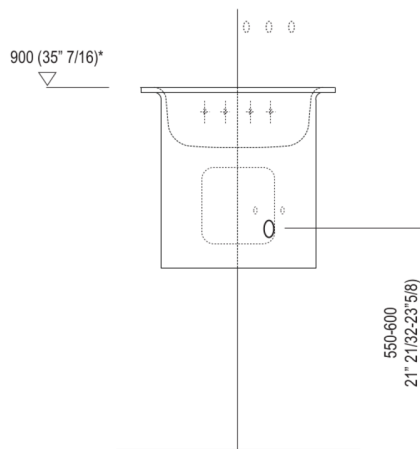

Washbasins Independent In-Out
ACER10640Z

Benedini Associati, 2010

Wall mounted corner washbasin without tap holes

Finishes

White

Circular washbasin in white Exmar with or without tap hole, without overflow. Available in a wall mounted model, with stainless steel floor-standing frame or with column. Assembly kit included. Wall mounted and frame models use waste .MET0563. The column washbasin model is available with wall or floor drainage. Materials used: Exmar.

Height:	45.0 cm	17"3/4 inches
Diameter:	47.6 cm	18"3/4 inches
Weight:	30.0 kg	66 lbs
Packaging measurements:	67 x 63 x 55 cm	26"3/8 x 24"6/8 x 21"5/8 inches
Weight with packaging:	33.0 kg	73 lbs

Main dimensions

Installation notes

Scarico per sifone a bottiglia
Drain for bottle trap

*h.consigliata / advised h.

Tap position, recommended height

POSIZIONE RUBINETTERIA / TAP POSITION

Altezza consigliata / Recommended height