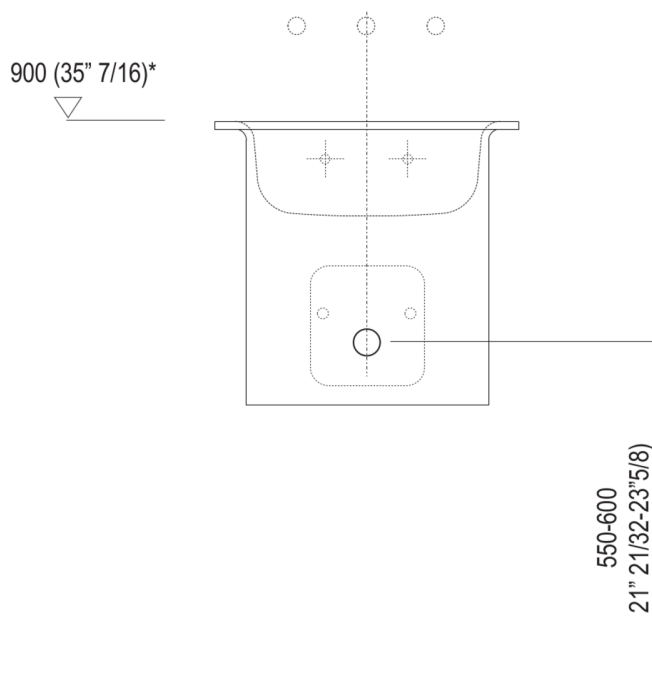

Washbasins Independent In-Out
ACER10630Z

Benedini Associati, 2010

Wall mounted washbasin without tap holes

Finishes

White

Circular washbasin in white Exmar with or without tap hole, without overflow. Available in a wall mounted model, with stainless steel floor-standing frame or with column. Assembly kit included. Wall mounted and frame models use waste .MET0563. The column washbasin model is available with wall or floor drainage. Materials used: Exmar.

Height:	45.0 cm	17"3/4 inches
Diameter:	47.6 cm	18"3/4 inches
Weight:	30.0 kg	66 lbs
Packaging measurements:	57 x 63 x 55 cm	22"4/8 x 22"4/8 x 37"3/8 inches
Weight with packaging:	33.0 kg	73 lbs

Main dimensions

Installation notes

Scarico per sifone a bottiglia
Drain for bottle trap

*h.consigliata / advised h.

Tap position, recommended height

POSIZIONE RUBINETTERIA / TAP POSITION

Altezza consigliata / Recommended height