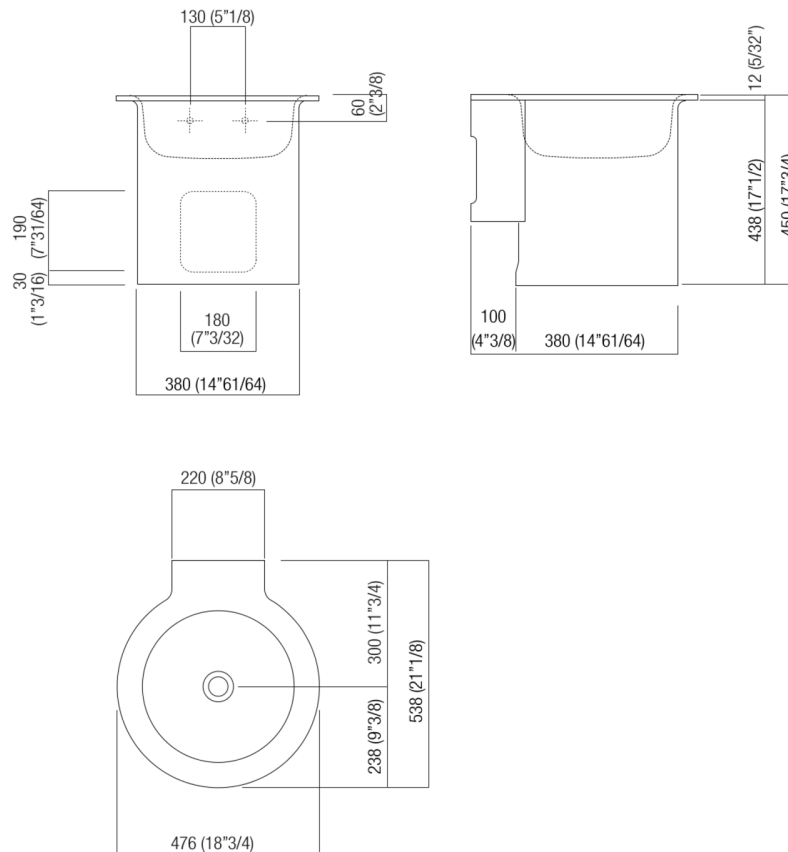

Washbasins Independent In-Out
ACER10630Z

Benedini Associati, 2010

Wall mounted washbasin without tap holes

Finishes

White

Circular washbasin in white Exmar with or without tap hole, without overflow. Available in a wall mounted model, with stainless steel floor-standing frame or with column. Assembly kit included. Wall mounted and frame models use waste .MET0563. The column washbasin model is available with wall or floor drainage. Materials used: Exmar.

Height:	45.0 cm	17"3/4 inches
Diameter:	47.6 cm	18"3/4 inches
Weight:	30.0 kg	66 lbs
Packaging measurements:	57 x 63 x 55 cm	22"4/8 x 22"4/8 x 37"3/8 inches
Weight with packaging:	33.0 kg	73 lbs

Main dimensions

Installation notes

Scarico per sifone a bottiglia
Drain for bottle trap

*h.consigliata / advised h.

Tap position, recommended height

POSIZIONE RUBINETTERIA / TAP POSITION

Altezza consigliata / Recommended height