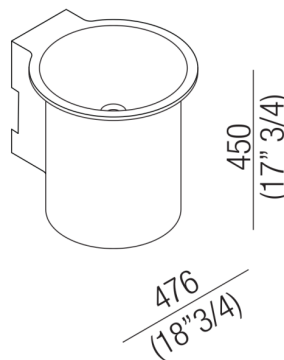

Washbasins Independent In-Out
ACER10630Z

Benedini Associati, 2010

Wall mounted washbasin without tap holes

Finishes

White

Circular washbasin in white Exmar with or without tap hole, without overflow. Available in a wall mounted model, with stainless steel floor-standing frame or with column. Assembly kit included. Wall mounted and frame models use waste .MET0563. The column washbasin model is available with wall or floor drainage. Materials used: Exmar.

Height:	45.0 cm	17"3/4 inches
Diameter:	47.6 cm	18"3/4 inches
Weight:	30.0 kg	66 lbs
Packaging measurements:	57 x 63 x 55 cm	22"4/8 x 22"4/8 x 37"3/8 inches
Weight with packaging:	33.0 kg	73 lbs

Main dimensions

Installation notes

Scarico per sifone a bottiglia
Drain for bottle trap

*h.consigliata / advised h.

Tap position, recommended height

POSIZIONE RUBINETTERIA / TAP POSITION

Altezza consigliata / Recommended height