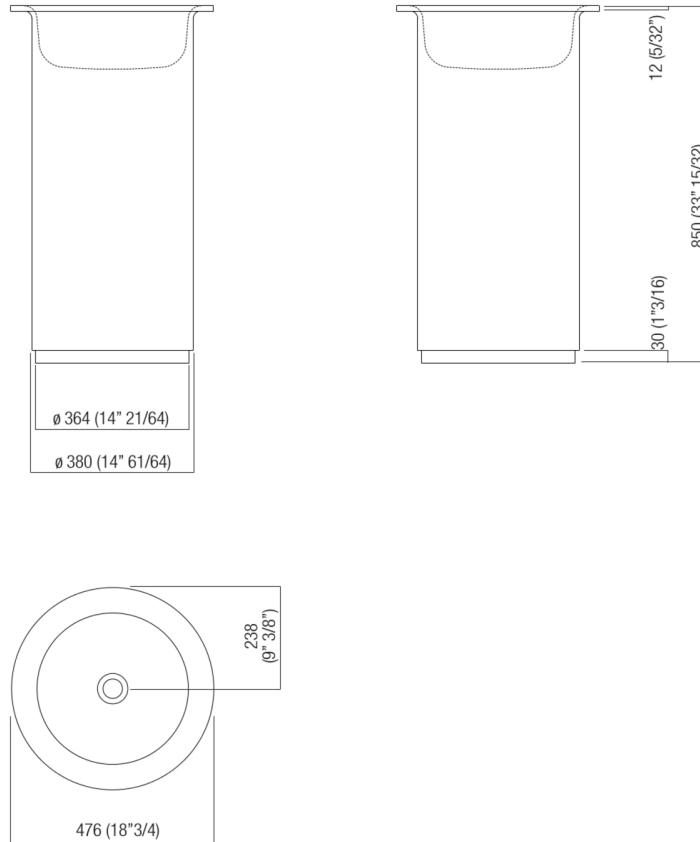

Washbasins Independent In-Out
ACER1062FZ

Benedini Associati, 2010

Column washbasin, without tap hole,
 designed for floor drainage

Finishes

White

Circular washbasin in white Exmar with or without tap hole, without overflow. Available in a wall mounted model, with stainless steel floor-standing frame or with column. Assembly kit included. Wall mounted and frame models use waste .MET0563. In case of floor drainage, it is mandatory to insert waste trap .MET0519
 Materials used: Exmar.

Height:	85.0 cm	33"1/2 inches
Diameter:	47.6 cm	18"3/4 inches
Weight:	40.0 kg	88 lbs
Packaging measurements:	58 x 58 x 95 cm	22"7/8 x 22"7/8 x 37"3/8 inches
Weight with packaging:	43.0 kg	95 lbs

Main dimensions

Installation notes

		A
FEZ2	AFEZ004	312 (12"9/32)
	ARUB146	312 (12"9/32)
MEMORY	AMEM323	330 (12"63/64)
	ARUB1092	330 (12"63/64)
SEN	ASEN0962N	272 (10"45/64)
SQUARE	ARUB1096	272 (10"45/64)
	ARUB1020*	272 (10"45/64)