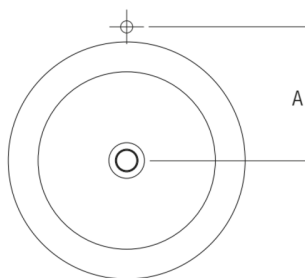

Washbasins Independent In-Out
ACER1062FZ

Benedini Associati, 2010

Column washbasin, without tap hole,
 designed for floor drainage

Finishes

White

Circular washbasin in white Exmar with or without tap hole, without overflow. Available in a wall mounted model, with stainless steel floor-standing frame or with column. Assembly kit included. Wall mounted and frame models use waste .MET0563. In case of floor drainage, it is mandatory to insert waste trap .MET0519
 Materials used: Exmar.

Height:	85.0 cm	33"1/2 inches
Diameter:	47.6 cm	18"3/4 inches
Weight:	40.0 kg	88 lbs
Packaging measurements:	58 x 58 x 95 cm	22"7/8 x 22"7/8 x 37"3/8 inches
Weight with packaging:	43.0 kg	95 lbs

Main dimensions

Installation notes

		A
FEZ2	AFEZ004	312 (12"9/32)
	ARUB146	312 (12"9/32)
MEMORY	AMEM323	330 (12"63/64)
	ARUB1092	330 (12"63/64)
SEN	ASEN0962N	272 (10"45/64)
SQUARE	ARUB1096	272 (10"45/64)
	ARUB1020*	272 (10"45/64)