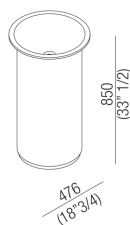

Washbasins Independent In-Out
ACER1062FZ

Benedini Associati, 2010

Column washbasin, without tap hole,
 designed for floor drainage

Finishes

White

Circular washbasin in white Exmar with or without tap hole, without overflow. Available in a wall mounted model, with stainless steel floor-standing frame or with column. Assembly kit included. Wall mounted and frame models use waste .MET0563. In case of floor drainage, it is mandatory to insert waste trap .MET0519
 Materials used: Exmar.

Height:	85.0 cm	33"1/2 inches
Diameter:	47.6 cm	18"3/4 inches
Weight:	40.0 kg	88 lbs
Packaging measurements:	58 x 58 x 95 cm	22"7/8 x 22"7/8 x 37"3/8 inches
Weight with packaging:	43.0 kg	95 lbs

Main dimensions

Installation notes

		A
FEZ2	AFEZ004	312 (12"9/32)
	ARUB146	312 (12"9/32)
MEMORY	AMEM323	330 (12"63/64)
	ARUB1092	330 (12"63/64)
SEN	ASEN0962N	272 (10"45/64)
SQUARE	ARUB1096	272 (10"45/64)
	ARUB1020*	272 (10"45/64)