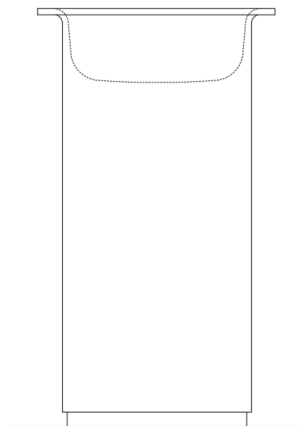

Washbasins Independent In-Out
ACER1062FZ

Benedini Associati, 2010

Column washbasin, without tap hole,
 designed for floor drainage

Finishes

White

Circular washbasin in white Exmar with or without tap hole, without overflow. Available in a wall mounted model, with stainless steel floor-standing frame or with column. Assembly kit included. Wall mounted and frame models use waste .MET0563. In case of floor drainage, it is mandatory to insert waste trap .MET0519
 Materials used: Exmar.

Height:	85.0 cm	33"1/2 inches
Diameter:	47.6 cm	18"3/4 inches
Weight:	40.0 kg	88 lbs
Packaging measurements:	58 x 58 x 95 cm	22"7/8 x 22"7/8 x 37"3/8 inches
Weight with packaging:	43.0 kg	95 lbs

Main dimensions

Installation notes

		A
FEZ2	AFEZ004	312 (12"9/32)
	ARUB146	312 (12"9/32)
MEMORY	AMEM323	330 (12"63/64)
	ARUB1092	330 (12"63/64)
SEN	ASEN0962N	272 (10"45/64)
SQUARE	ARUB1096	272 (10"45/64)
	ARUB1020*	272 (10"45/64)