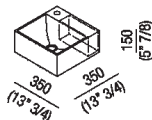

Washbasin without tap hole with side storage shelf
 ACER09950RE_

Benedini Associati, 2018

Small washbasin in Cementoskin® ideal for outside.

Square washbasin in Cementoskin® (coloured concrete paste) with natural surface and velvety available in different colors, with storage. Supplied without tap hole, it can be realised by the customer. Fixing kit included. The washbasin includes waste with cap in the same finish (.MET0563).

Finishes

-  Cementoskin® dark grey
-  Cementoskin® light grey
-  Cementoskin® green
-  Cementoskin® coffee
-  Cementoskin® brick red

Materials

-  Concrete

Height:	15 cm	5" 7/8 inches
Width:	35 cm	13" 3/4 inches
Weight:	12 kg	26 lbs
Depth:	35 cm	13" 3/4 inches
Packaging:	40 x 40 x 20 cm	15" 6/8 x 15" 6/8 x 7" 7/8 inches
Total weight:	15 kg	33 lbs