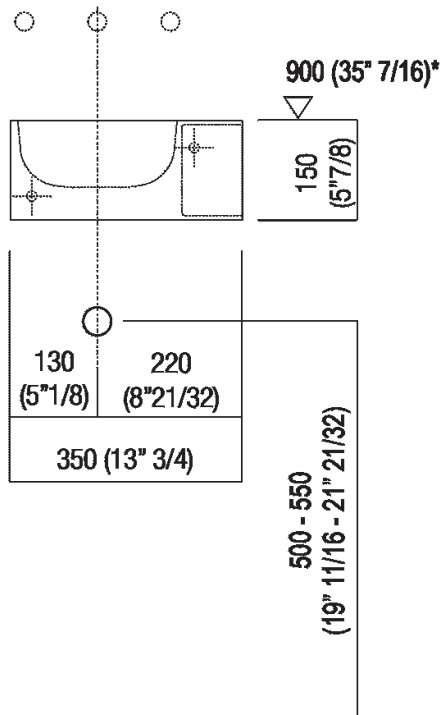

Finishes

-  Cementoskin® dark grey
-  Cementoskin® light grey
-  Cementoskin® green
-  Cementoskin® coffee
-  Cementoskin® brick red

Materials

-  Concrete

Height:	15 cm	5" 7/8 inches
Width:	35 cm	13" 3/4 inches
Weight:	12 kg	26 lbs
Depth:	35 cm	13" 3/4 inches
Packaging:	40 x 40 x 20 cm	15" 6/8 x 15" 6/8 x 7" 7/8 inches
Total weight:	15 kg	33 lbs

Note: The material used for the Handwash washbasin can be easily cut with standard tools and does not present any difficulties, so the customisations indicated are possible.

Main dimensions

Installation notes

Scarico per sifone a bottiglia
Drain for bottle trap

***h.consigliata / advised h.**

Tap position, recommended height