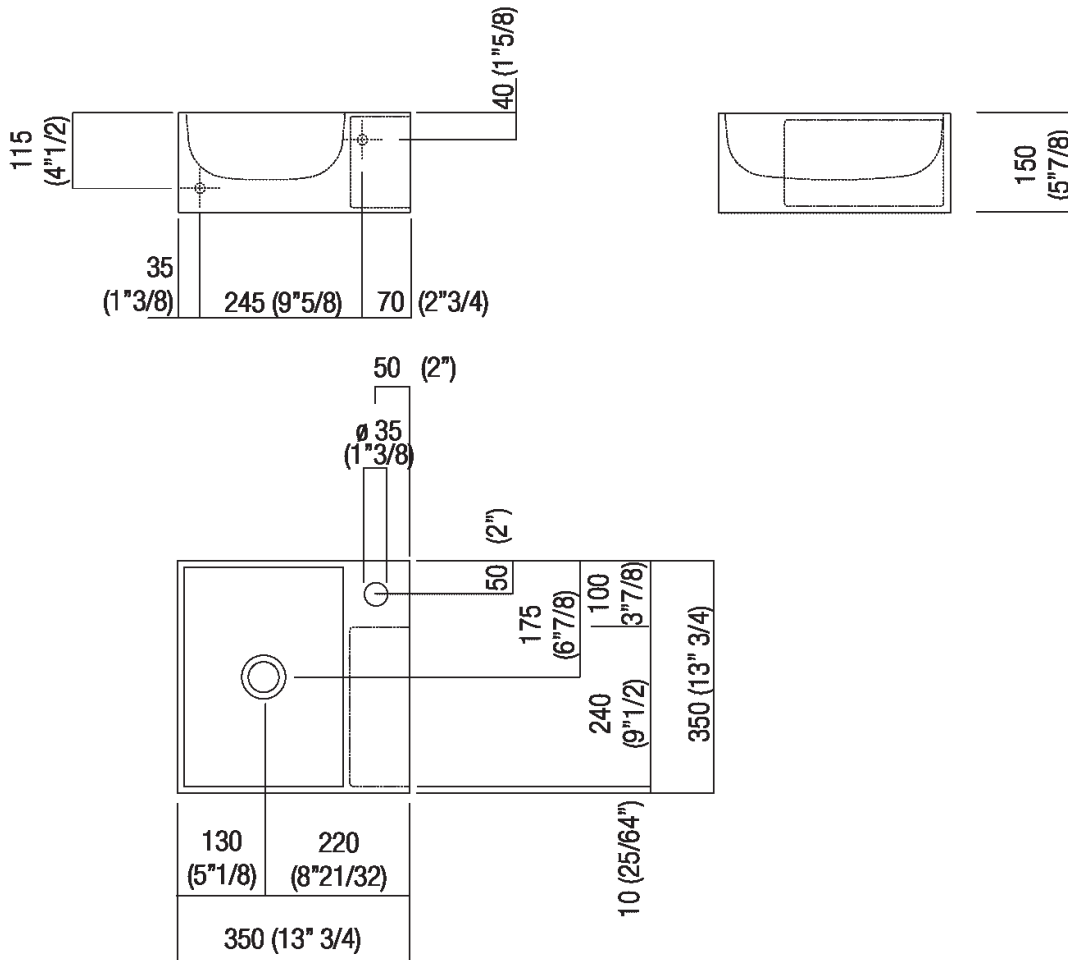

Washbasin without tap hole with side storage shelf
 ACER09950RE_

Benedini Associati, 2018

Small washbasin in Cementoskin® ideal for outside.

Square washbasin in Cementoskin® (coloured concrete paste) with natural surface and velvety available in different colors, with storage. Supplied without tap hole, it can be realised by the customer. Fixing kit included. The washbasin includes waste with cap in the same finish (.MET0563).

Finishes

-  Cementoskin® dark grey
-  Cementoskin® light grey
-  Cementoskin® green
-  Cementoskin® coffee
-  Cementoskin® brick red

Materials

-  Concrete

Height:	15 cm	5" 7/8 inches
Width:	35 cm	13" 3/4 inches
Weight:	12 kg	26 lbs
Depth:	35 cm	13" 3/4 inches
Packaging:	40 x 40 x 20 cm	15" 6/8 x 15" 6/8 x 7" 7/8 inches
Total weight:	15 kg	33 lbs

Note: The material used for the Handwash washbasin can be easily cut with standard tools and does not present any difficulties, so the customisations indicated are possible.

Main dimensions

Installation notes

Scarico per sifone a bottiglia
Drain for bottle trap

***h.consigliata / advised h.**

Tap position, recommended height