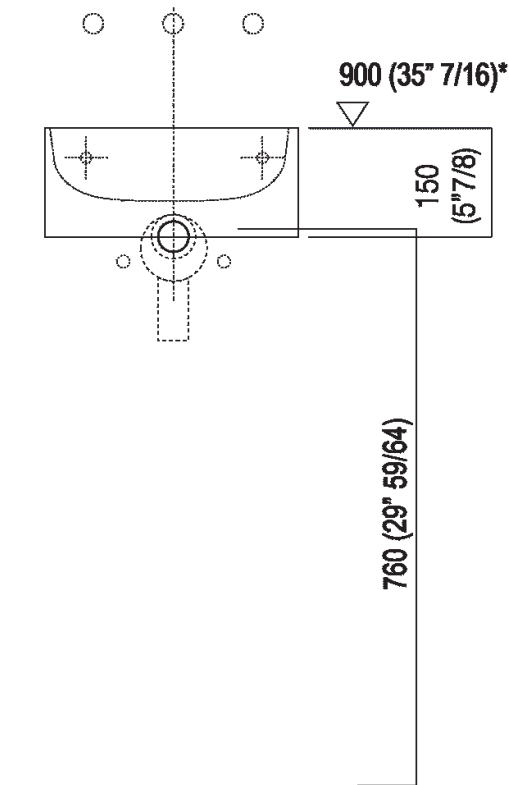

Height:	15 cm	5" 7/8 inches
Width:	35 cm	13" 3/4 inches
Weight:	8 kg	17 lbs
Depth:	35 cm	13" 3/4 inches
Packaging:	40 x 40 x 20 cm	15" 6/8 x 15" 6/8 x 7" 7/8 inches
Total weight:	11 kg	24 lbs

Main dimensions

Installation notes

Scarico per sifone a bottiglia
Drain for bottle trap

***h.consigliata / advised h.**

Installation notes

Scarico per sifone ad incasso
Drain for concealed waste trap

***h.consigliata / advised h.**

Installation notes

Scarico per sifone ad incasso e piletta con canotto fisso
Drain for concealed waste trap with not adjustable pipe

***h.consigliata / advised h.**