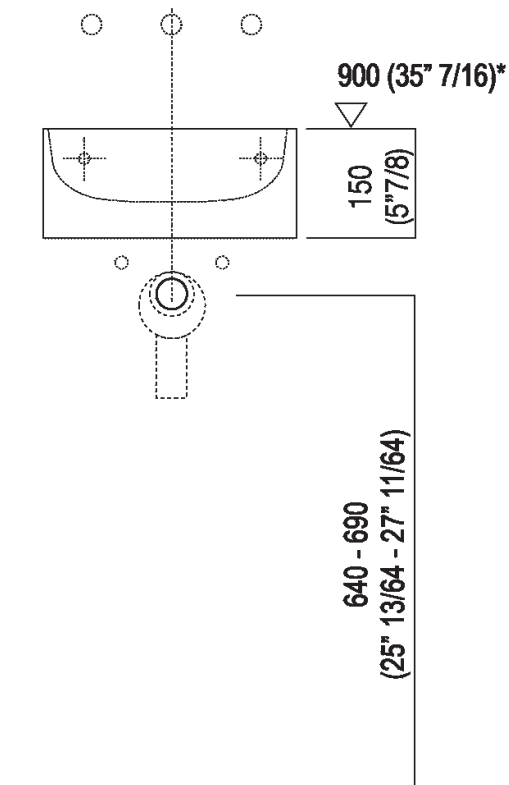

Height:	15 cm	5" 7/8 inches
Width:	35 cm	13" 3/4 inches
Weight:	8 kg	17 lbs
Depth:	35 cm	13" 3/4 inches
Packaging:	40 x 40 x 20 cm	15" 6/8 x 15" 6/8 x 7" 7/8 inches
Total weight:	11 kg	24 lbs

Main dimensions

Installation notes

Scarico per sifone a bottiglia
Drain for bottle trap

***h.consigliata / advised h.**

Installation notes

Scarico per sifone ad incasso
Drain for concealed waste trap

***h.consigliata / advised h.**

Installation notes

Scarico per sifone ad incasso e piletta con canotto fisso
Drain for concealed waste trap with not adjustable pipe

***h.consigliata / advised h.**