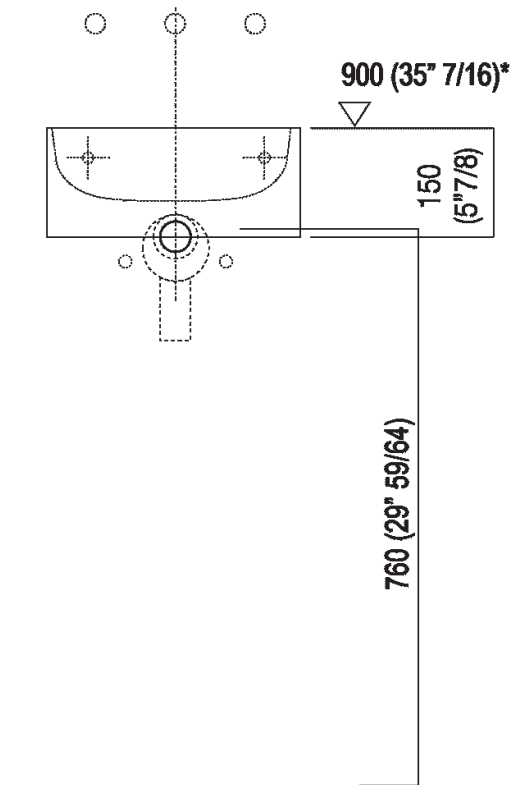

Height:	15 cm	5" 7/8 inches
Width:	35 cm	13" 3/4 inches
Weight:	8 kg	17 lbs
Depth:	35 cm	13" 3/4 inches
Packaging:	40 x 40 x 20 cm	15" 6/8 x 15" 6/8 x 7" 7/8 inches
Total weight:	11 kg	24 lbs

Finishes

White

Materials

Cristalplant® biobased

Main dimensions

Installation notes

Scarico per sifone a bottiglia
Drain for bottle trap

***h.consigliata / advised h.**

Installation notes

Scarico per sifone ad incasso
Drain for concealed waste trap

***h.consigliata / advised h.**

Tap position, recommended height

POSIZIONE RUBINETTERIA / TAP POSITION

Altezza consigliata / Recommended height

Installation notes

Scarico per sifone ad incasso e piletta con canotto fisso
Drain for concealed waste trap with not adjustable pipe