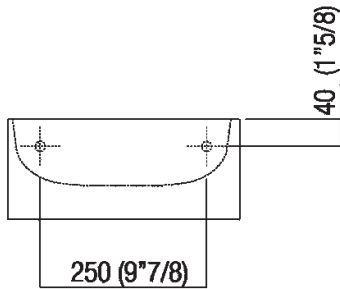

Main dimensions