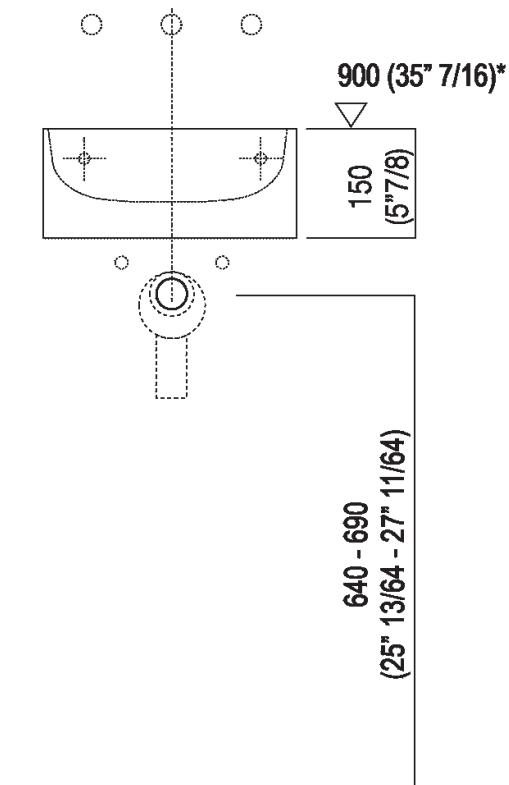

Height:	15 cm	5" 7/8 inches
Width:	35 cm	13" 3/4 inches
Weight:	8 kg	17 lbs
Depth:	35 cm	13" 3/4 inches
Packaging:	40 x 40 x 20 cm	15" 6/8 x 15" 6/8 x 7" 7/8 inches
Total weight:	11 kg	24 lbs

Finishes

White

Materials

Cristalplant® biobased

Main dimensions

Installation notes

Scarico per sifone a bottiglia
Drain for bottle trap

***h.consigliata / advised h.**

Installation notes

Scarico per sifone ad incasso
Drain for concealed waste trap

***h.consigliata / advised h.**

Tap position, recommended height

POSIZIONE RUBINETTERIA / TAP POSITION

Altezza consigliata / Recommended height

Installation notes

Scarico per sifone ad incasso e piletta con canotto fisso
Drain for concealed waste trap with not adjustable pipe