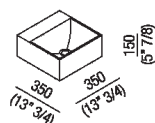

Height:	15 cm	5" 7/8 inches
Width:	35 cm	13" 3/4 inches
Weight:	8 kg	17 lbs
Depth:	35 cm	13" 3/4 inches
Packaging:	40 x 40 x 20 cm	15" 6/8 x 15" 6/8 x 7" 7/8 inches
Total weight:	11 kg	24 lbs

Finishes

White