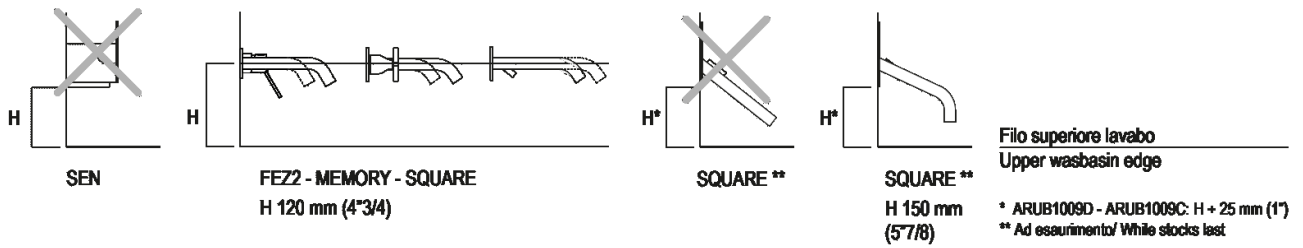

Tap position, recommended height

POSIZIONE RUBINETTERIA / TAP POSITION

Altezza consigliata / Recommended height