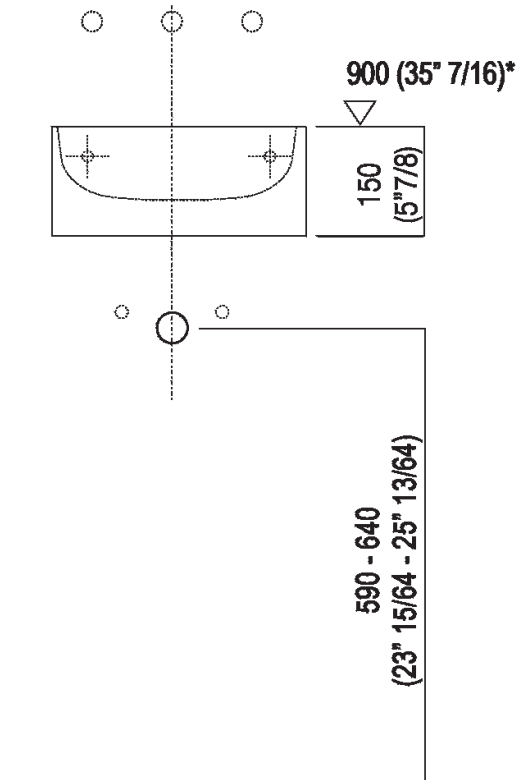

Height:	15 cm	5" 7/8 inches
Width:	35 cm	13" 3/4 inches
Weight:	8 kg	17 lbs
Depth:	35 cm	13" 3/4 inches
Packaging:	40 x 40 x 20 cm	15" 6/8 x 15" 6/8 x 7" 7/8 inches
Total weight:	11 kg	24 lbs

Finishes

White

Materials

Cristalplant® biobased

Main dimensions

Installation notes

Scarico per sifone a bottiglia
Drain for bottle trap

***h.consigliata / advised h.**

Installation notes

Scarico per sifone ad incasso
Drain for concealed waste trap

***h.consigliata / advised h.**

Tap position, recommended height

POSIZIONE RUBINETTERIA / TAP POSITION

Altezza consigliata / Recommended height

Installation notes

Scarico per sifone ad incasso e piletta con canotto fisso
Drain for concealed waste trap with not adjustable pipe