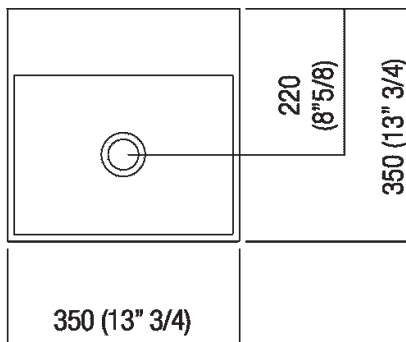

Main dimensions