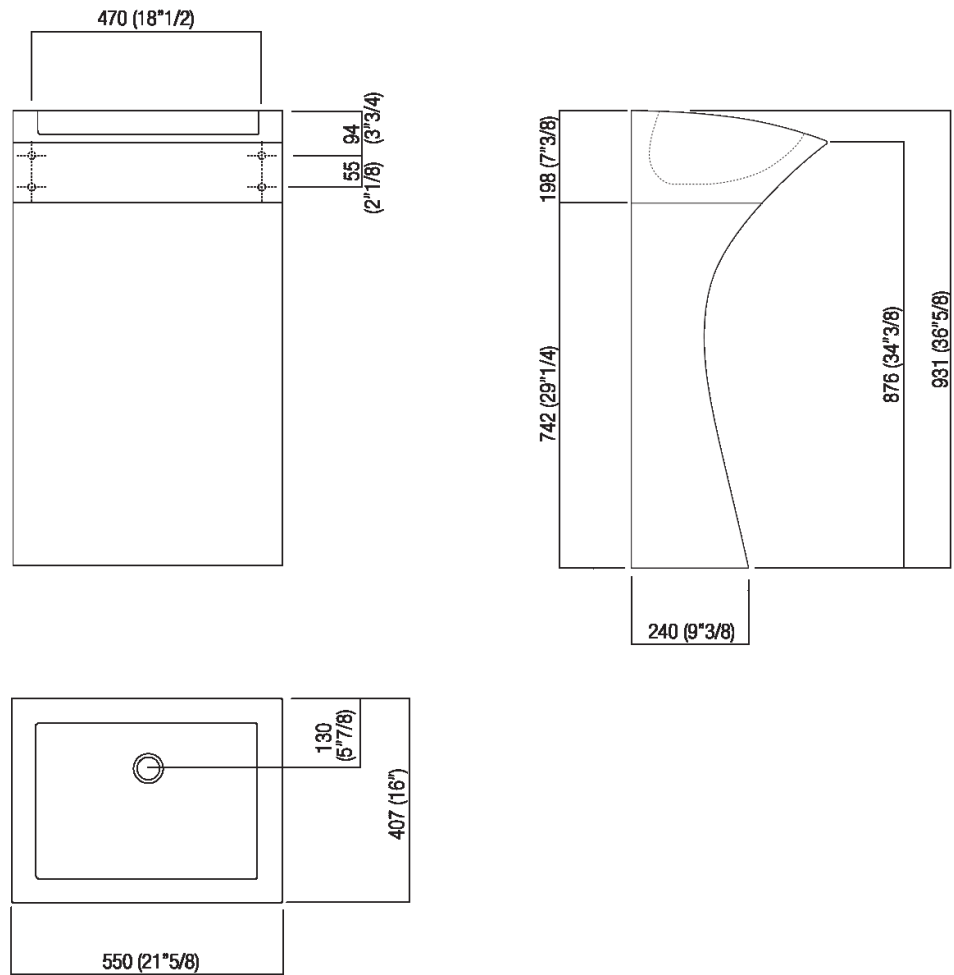

Independent washbasin
ACER0733

Angelo Mangiarotti, 2003

Washbasin in white Carrara marble with striking and sculpural lines.

Finishes

White Carrara

Materials

Marble

Rectangular wall mounted washbasin in white Carrara marble with support on the floor, without tap hole and overflow, complete with fixing kit. Designed to use concealed waste trap .PLA0456, AKIT0731 and waste .MET0563.

Height:	93.1 cm	36"5/8 inches
Width:	55 cm	21"5/8 inches
Weight:	245 kg	540 lbs
Depth:	40.7 cm	16" inches
Packaging:	70 x 72 x 100 cm	27" 4/8 x 28" 3/8 x 39" 3/8 inches
Total weight:	304 kg	670 lbs

Main dimensions

Installation notes

Scarico per sifone ad incasso
Drain for concealed waste trap

Tap position, recommended height