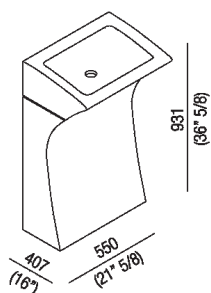

Independent washbasin
ACER0733

Angelo Mangiarotti, 2003

Washbasin in white Carrara marble with striking and sculpural lines.

Finishes

White Carrara

Materials

Marble

Rectangular wall mounted washbasin in white Carrara marble with support on the floor, without tap hole and overflow, complete with fixing kit. Designed to use concealed waste trap .PLA0456, AKIT0731 and waste .MET0563.

Height:	93.1 cm	36"5/8 inches
Width:	55 cm	21"5/8 inches
Weight:	245 kg	540 lbs
Depth:	40.7 cm	16" inches
Packaging:	70 x 72 x 100 cm	27" 4/8 x 28" 3/8 x 39" 3/8 inches
Total weight:	304 kg	670 lbs

Main dimensions

Installation notes

Scarico per sifone ad incasso
Drain for concealed waste trap

Tap position, recommended height