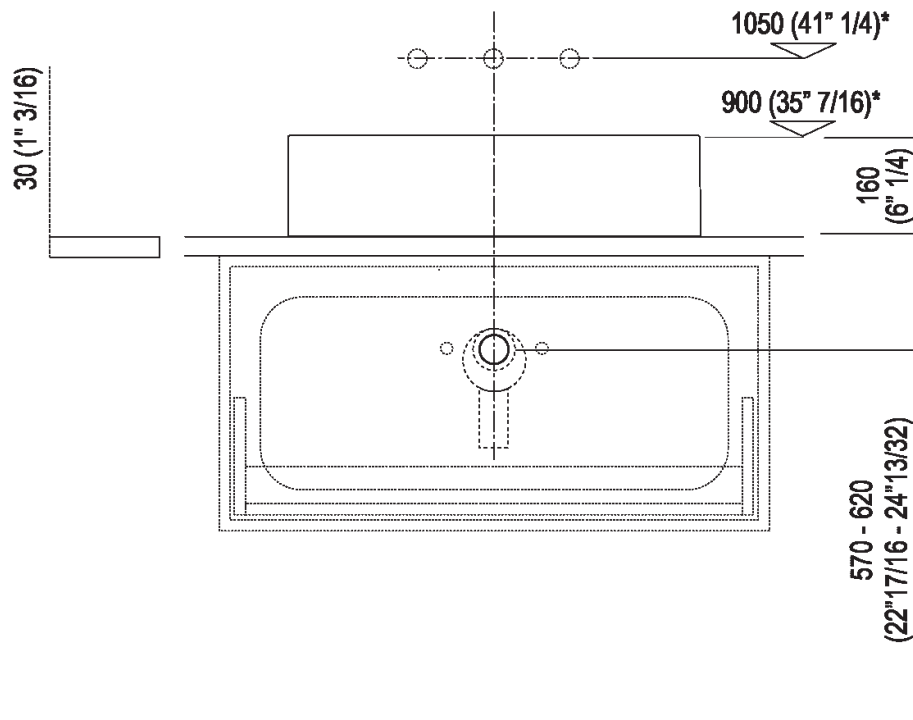

Height:	16 cm	6" 1/4 inches
Width:	60 cm	23" 5/8 inches
Weight:	33 kg	73 lbs
Depth:	40 cm	15" 3/4 inches
Packaging:	70 x 48 x 28 cm	27" 4/8 x 18" 7/8 x 11" inches
Total weight:	39 kg	86 lbs

Main dimensions

Installation notes: countertop to be rested on cabinet with thickness cm 3 (1"3/16)

Scarico per sifone a bottiglia e ad incasso
Drain for bottle trap and concealed waste trap

*h.consigliata / advised h.

Holes for countertop washbasins and top mounted taps for top

PIANO cm 50 / COUNTERTOP cm 50

Posizione standard per rubinetto su piano
Standard position for top mounted tap

Posizione standard per rubinetto a parete
Standard position for wall mounted tap

Posizione speciale per rubinetto Sen a parete e Square con bocca curva
Special position for wall mounted tap Sen and Square white curved spout

Tap position, recommended height

POSIZIONE RUBINETTERIA / TAP POSITION