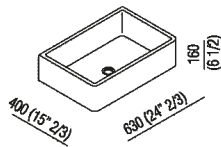

Over countertop washbasin
ACER0730P_

Benedini Associati, 1999

Over countertop washbasin in white Carrara
marble.