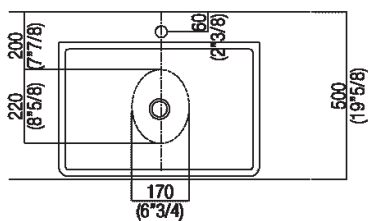

Height:	16 cm	6" 1/4 inches
Width:	60 cm	23" 5/8 inches
Weight:	33 kg	73 lbs
Depth:	40 cm	15" 3/4 inches
Packaging:	70 x 48 x 28 cm	27" 4/8 x 18" 7/8 x 11" inches
Total weight:	39 kg	86 lbs

Main dimensions

Installation notes: countertop to be rested on cabinet with thickness cm 3 (1"3/16)

Scarico per sifone a bottiglia e ad incasso
Drain for bottle trap and concealed waste trap

*h.consigliata / advised h.

Holes for countertop washbasins and top mounted taps for top

PIANO cm 50 / COUNTERTOP cm 50

Posizione standard per rubinetto su piano
Standard position for top mounted tap

Posizione standard per rubinetto a parete
Standard position for wall mounted tap