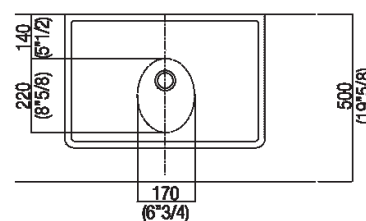

Height:	16 cm	6" 1/4 inches
Width:	60 cm	23" 5/8 inches
Weight:	33 kg	73 lbs
Depth:	40 cm	15" 3/4 inches
Packaging:	70 x 48 x 28 cm	27" 4/8 x 18" 7/8 x 11" inches
Total weight:	39 kg	86 lbs

Main dimensions

Installation notes: countertop to be rested on cabinet with thickness cm 3 (1"3/16)

Scarico per sifone a bottiglia e ad incasso
Drain for bottle trap and concealed waste trap

*h.consigliata / advised h.

Holes for countertop washbasins and top mounted taps for top

PIANO cm 50 / COUNTERTOP cm 50

Posizione standard per rubinetto su piano
Standard position for top mounted tap

Posizione standard per rubinetto a parete
Standard position for wall mounted tap

Posizione speciale per rubinetto Sen a parete e Square con bocca curva
Special position for wall mounted tap Sen and Square white curved spout

Tap position, recommended height

POSIZIONE RUBINETTERIA / TAP POSITION