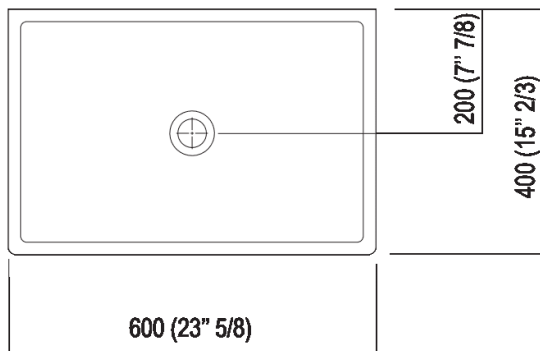

Height:	16 cm	6" 1/4 inches
Width:	60 cm	23" 5/8 inches
Weight:	33 kg	73 lbs
Depth:	40 cm	15" 3/4 inches
Packaging:	70 x 48 x 28 cm	27" 4/8 x 18" 7/8 x 11" inches
Total weight:	39 kg	86 lbs

Main dimensions