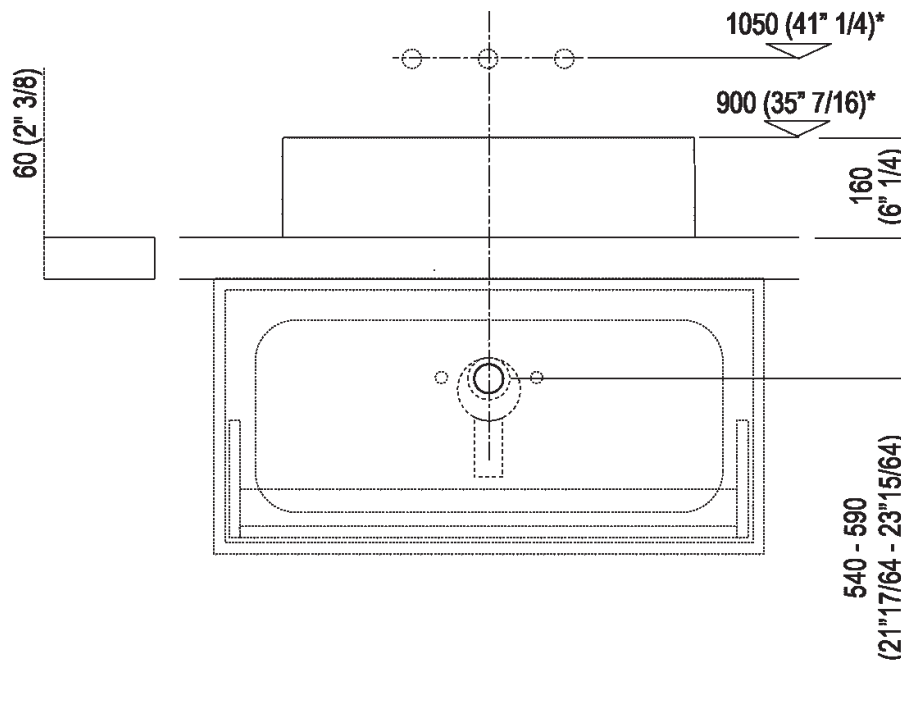

Height:	16 cm	6" 1/4 inches
Width:	60 cm	23" 5/8 inches
Weight:	33 kg	73 lbs
Depth:	40 cm	15" 3/4 inches
Packaging:	70 x 48 x 28 cm	27" 4/8 x 18" 7/8 x 11" inches
Total weight:	39 kg	86 lbs

Main dimensions

Holes for countertop washbasins and top mounted taps for top

PIANO cm 50 / COUNTERTOP cm 50

Posizione standard per rubinetto su piano
Standard position for top mounted tap

Posizione standard per rubinetto a parete
Standard position for wall mounted tap

Posizione speciale per rubinetto Sen a parete e Square con bocca curva
Special position for wall mounted tap Sen and Square white curved spout

Tap position, recommended height

POSIZIONE RUBINETTERIA / TAP POSITION

Altezza consigliata / Recommended height

Installation notes: countertop to be rested on cabinet with thickness cm 6 (2"3/8)

Scarico per sifone a bottiglia e ad incasso
Drain for bottle trap and concealed waste trap