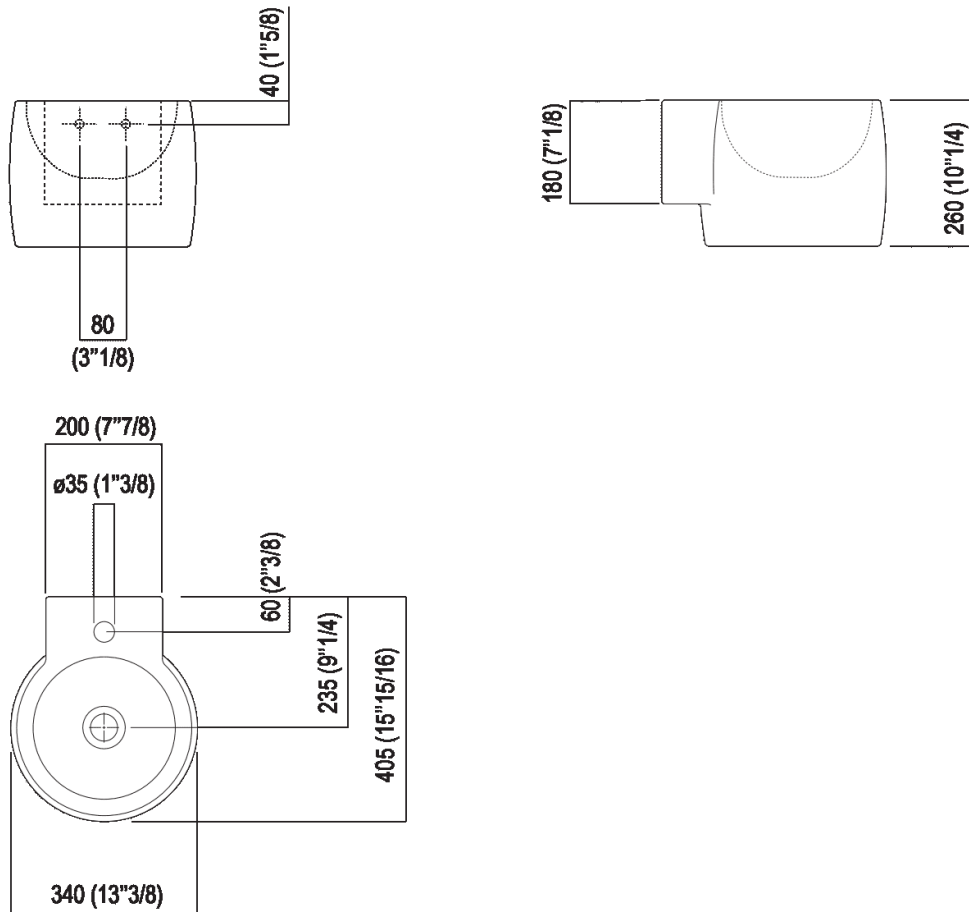

Washbasin with tap hole

ACER0710NZ

Benedini Associati, 1999

Washbasin in white fire clay.

Finishes

White

Materials

Fire clay

Circular washbasin in white fire clay with or without tap hole, without overflow, complete with fixing kit. Designed for waste .MET0563.

Height:	26 cm	10" 1/4 inches
Width:	34 cm	13" 3/8 inches
Weight:	8.5 kg	19 lbs
Depth:	40.5 cm	15" 15/16 inches
Packaging:	49 x 42 x 31 cm	19" 2/8 x 16" 4/8 x 12" 2/8 inches
Total weight:	10 kg	22 lbs

Main dimensions

Installation notes

Scarico per sifone a bottiglia
Drain for bottle trap

***h.consigliata / advised h.**

Installation notes

Scarico per sifone ad incasso
Drain for concealed waste trap

***h.consigliata / advised h.**