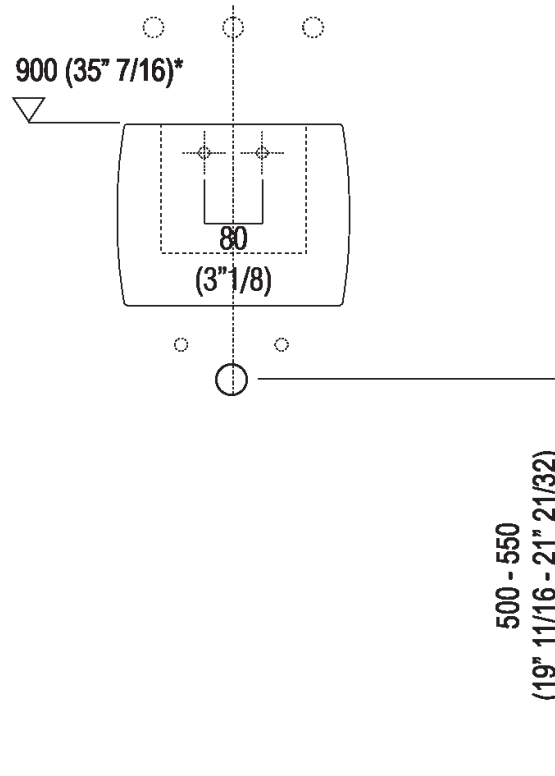

Circular washbasin in white fire clay with or without tap hole, without overflow, complete with fixing kit. Designed for waste .MET0563.

Height:	26 cm	10" 1/4 inches
Width:	34 cm	13" 3/8 inches
Weight:	8.5 kg	19 lbs
Depth:	40.5 cm	15" 15/16 inches
Packaging:	49 x 42 x 31 cm	19" 2/8 x 16" 4/8 x 12" 2/8 inches
Total weight:	10 kg	22 lbs

Main dimensions

Installation notes

Scarico per sifone a bottiglia
Drain for bottle trap

***h.consigliata / advised h.**

Installation notes

Scarico per sifone ad incasso
Drain for concealed waste trap

***h.consigliata / advised h.**