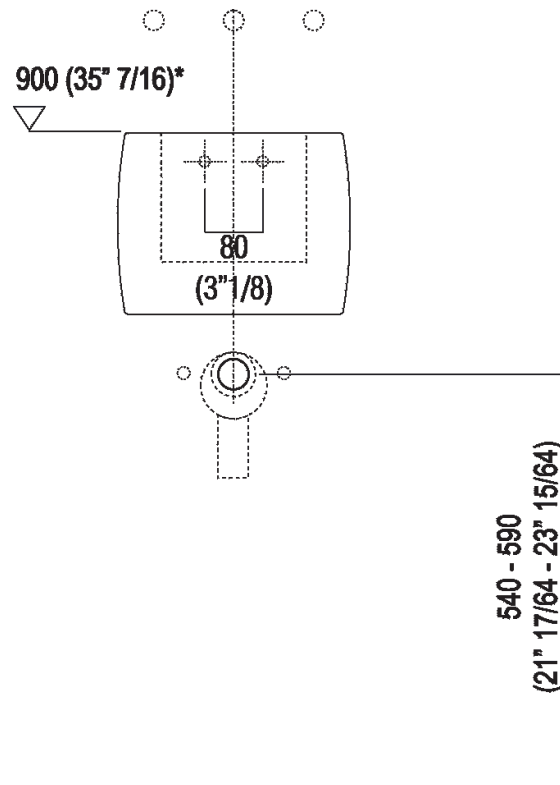

Circular washbasin in white fire clay with or without tap hole, without overflow, complete with fixing kit. Designed for waste .MET0563.

Height:	26 cm	10" 1/4 inches
Width:	34 cm	13" 3/8 inches
Weight:	8.5 kg	19 lbs
Depth:	40.5 cm	15" 15/16 inches
Packaging:	49 x 42 x 31 cm	19" 2/8 x 16" 4/8 x 12" 2/8 inches
Total weight:	10 kg	22 lbs

Main dimensions

Installation notes

Scarico per sifone a bottiglia
Drain for bottle trap

***h.consigliata / advised h.**

Installation notes

Scarico per sifone ad incasso
Drain for concealed waste trap

***h.consigliata / advised h.**