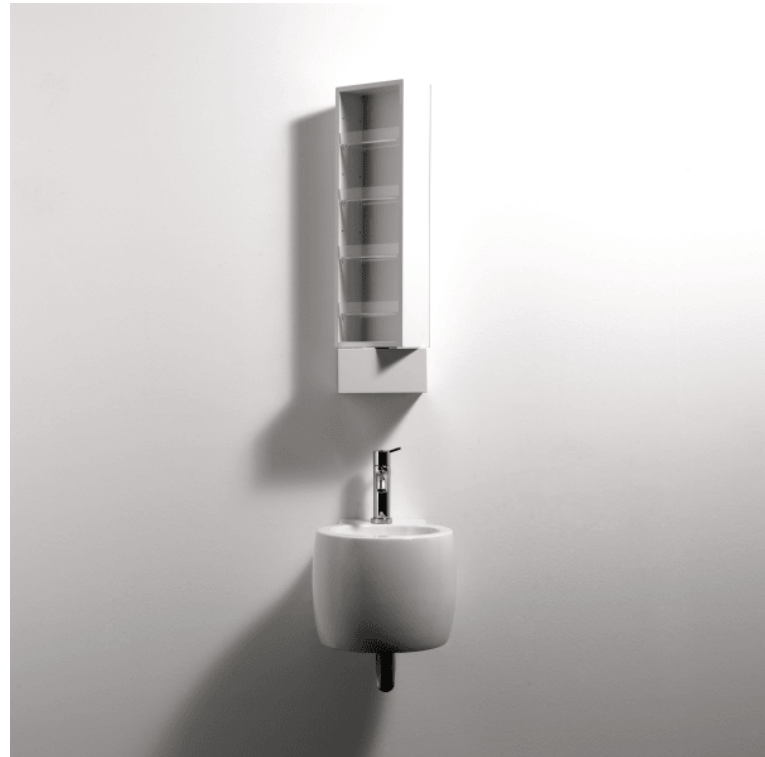

Washbasin with tap hole

ACER0710NZ

Benedini Associati, 1999

Washbasin in white fire clay.

Finishes

White

Materials

Fire clay

Circular washbasin in white fire clay with or without tap hole, without overflow, complete with fixing kit. Designed for waste .MET0563.

Height:	26 cm	10" 1/4 inches
Width:	34 cm	13" 3/8 inches
Weight:	8.5 kg	19 lbs
Depth:	40.5 cm	15" 15/16 inches
Packaging:	49 x 42 x 31 cm	19" 2/8 x 16" 4/8 x 12" 2/8 inches
Total weight:	10 kg	22 lbs