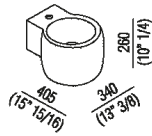

Washbasin with tap hole

ACER0710NZ

Benedini Associati, 1999

Washbasin in white fire clay.

Finishes

White

Materials

Fire clay