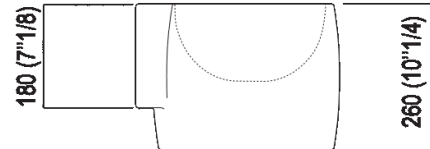

Height:	26 cm	10" 1/4 inches
Width:	34 cm	13" 3/8 inches
Weight:	8.5 kg	19 lbs
Depth:	36.5 cm	14" 3/8 inches
Packaging:	49 x 42 x 31 cm	19" 2/8 x 16" 4/8 x 12" 2/8 inches
Total weight:	10 kg	22 lbs

Main dimensions