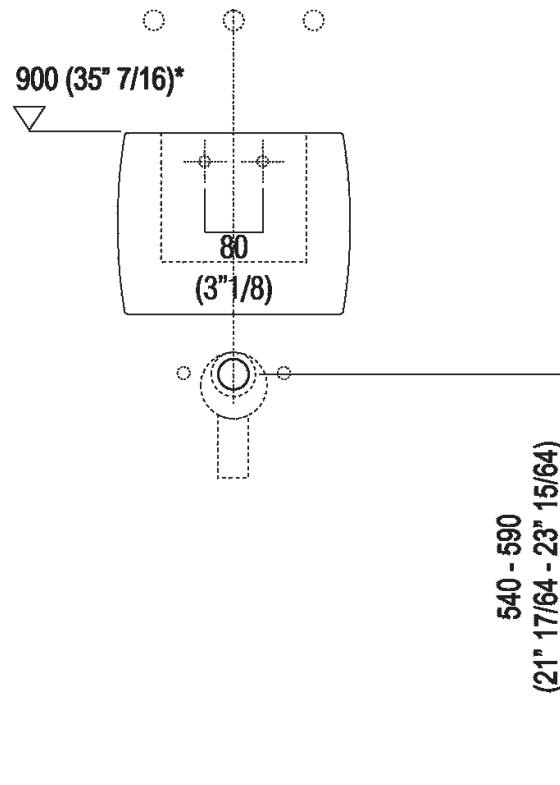

Height:	26 cm	10" 1/4 inches
Width:	34 cm	13" 3/8 inches
Weight:	8.5 kg	19 lbs
Depth:	36.5 cm	14" 3/8 inches
Packaging:	49 x 42 x 31 cm	19" 2/8 x 16" 4/8 x 12" 2/8 inches
Total weight:	10 kg	22 lbs

Main dimensions

**Installation notes**

**Scarico per sifone a bottiglia**  
**Drain for bottle trap**

**\*h.consigliata / advised h.**

**Installation notes**

**Scarico per sifone ad incasso**  
**Drain for concealed waste trap**

**\*h.consigliata / advised h.**

**Tap position, recommended height**

**POSIZIONE RUBINETTERIA / TAP POSITION**

Altezza consigliata / Recommended height