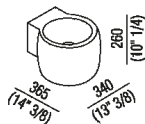

Washbasin without tap hole
ACER0710NRZ

Benedini Associati, 1999

Washbasin in white fire clay.