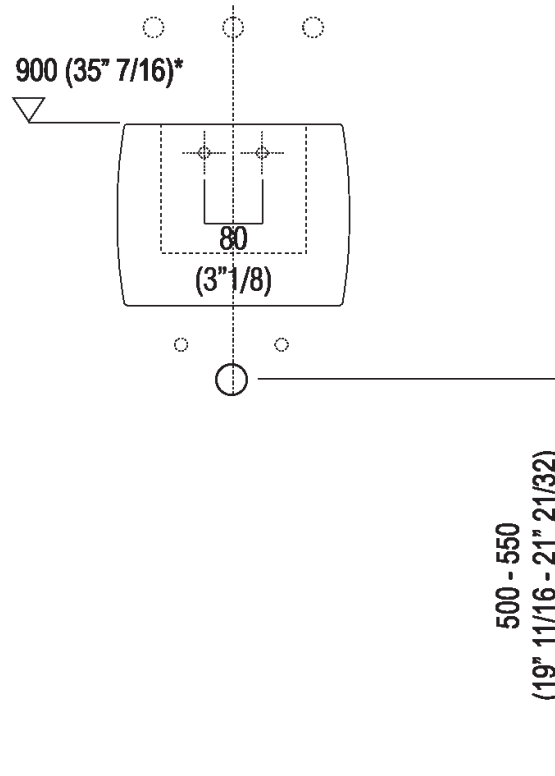

Installation notes

Scarico per sifone a bottiglia
Drain for bottle trap

*h.consigliata / advised h.