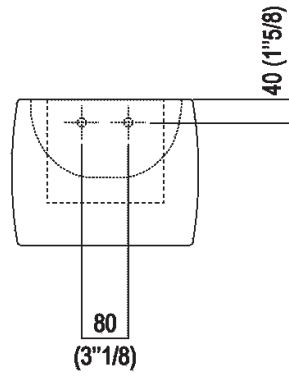

Washbasin without tap hole  
 ACER0710NRZ

Benedini Associati, 1999

Washbasin in white fire clay.

**Finishes**

White

**Materials**

Fire clay

Circular washbasin in white fire clay with or without tap hole, without overflow, complete with fixing kit. Designed for waste .MET0563.

Height:	26 cm	10" 1/4 inches
Width:	34 cm	13" 3/8 inches
Weight:	8.5 kg	19 lbs
Depth:	36.5 cm	14" 3/8 inches
Packaging:	49 x 42 x 31 cm	19" 2/8 x 16" 4/8 x 12" 2/8 inches
Total weight:	10 kg	22 lbs

Main dimensions

**\*h.consigliata / advised h.**

**Tap position, recommended height**

**POSIZIONE RUBINETTERIA / TAP POSITION**

Altezza consigliata / Recommended height