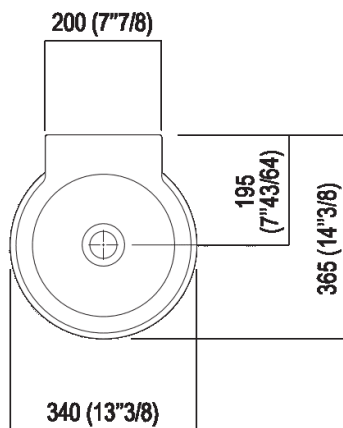

Washbasin without tap hole  
 ACER0710NRZ

Benedini Associati, 1999

Washbasin in white fire clay.

**Finishes**

White

**Materials**

Fire clay

Circular washbasin in white fire clay with or without tap hole, without overflow, complete with fixing kit. Designed for waste .MET0563.

Height:	26 cm	10" 1/4 inches
Width:	34 cm	13" 3/8 inches
Weight:	8.5 kg	19 lbs
Depth:	36.5 cm	14" 3/8 inches
Packaging:	49 x 42 x 31 cm	19" 2/8 x 16" 4/8 x 12" 2/8 inches
Total weight:	10 kg	22 lbs

Main dimensions

**\*h.consigliata / advised h.**

**Tap position, recommended height**

**POSIZIONE RUBINETTERIA / TAP POSITION**

Altezza consigliata / Recommended height