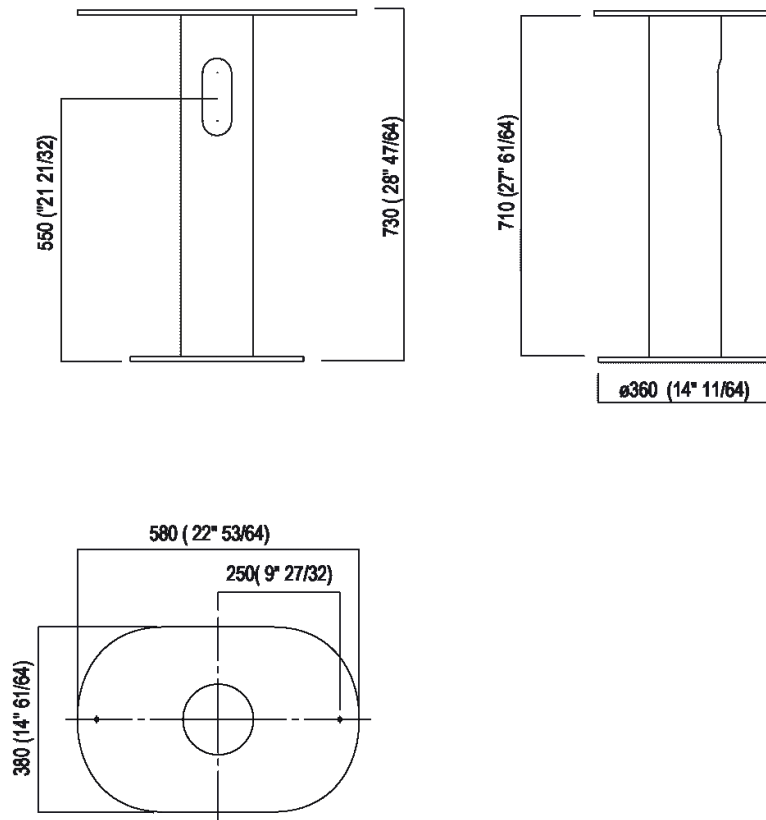

Structure for washbasin designed for wall drainage  
 ACER0708P\_ + ACER0709PE

Neri&Hu, 2018

Free-standing washbasin in Cristalplant® biobased, suitable for small ambience.

**Finishes**

Matt black painted

Oval washbasin made of Cristalplant® biobased in a white or two-colour finish (RAL7021 dark grey or RAL 7044 light grey exterior) with a matt black-coated (RAL9005) floor-standing metallic support with no tap hole, with direct drainage. The wall-mounted version is furnished with a rear slot for water connections.

Height:	73 cm	28" 47/64 inches
Length:	58 cm	22" 53/64 inches
Diameter:	36 cm	14" 11/64 inches
Weight:	33 kg	73 lbs
Depth:	38 cm	14" 61/64 inches
Packaging:	62 x 41 x 76 cm	24" 3/8 x 16" 1/8 x 39" 7/9 inches
Total weight:	40 kg	88 lbs

Main dimensions

Installation notes

Scarico per sifone a bottiglia  
Drain for bottle trap

Tap position, recommended height

**POSIZIONE RUBINETTERIA / TAP POSITION**

Altezza consigliata / Recommended height