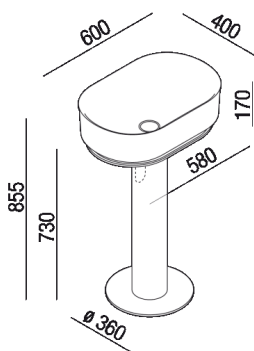

Structure for washbasin designed for wall drainage  
 ACER0708P\_ + ACER0709PE

Neri&Hu, 2018

Free-standing washbasin in Cristalplant® biobased, suitable for small ambience.

**Finishes**

Matt black painted

Oval washbasin made of Cristalplant® biobased in a white or two-colour finish (RAL7021 dark grey or RAL 7044 light grey exterior) with a matt black-coated (RAL9005) floor-standing metallic support with no tap hole, with direct drainage. The wall-mounted version is furnished with a rear slot for water connections.

Height:	73 cm	28" 47/64 inches
Length:	58 cm	22" 53/64 inches
Diameter:	36 cm	14" 11/64 inches
Weight:	33 kg	73 lbs
Depth:	38 cm	14" 61/64 inches
Packaging:	62 x 41 x 76 cm	24" 3/8 x 16" 1/8 x 39" 7/9 inches
Total weight:	40 kg	88 lbs

Main dimensions

Installation notes

Scarico per sifone a bottiglia  
Drain for bottle trap

Tap position, recommended height

**POSIZIONE RUBINETTERIA / TAP POSITION**

Altezza consigliata / Recommended height