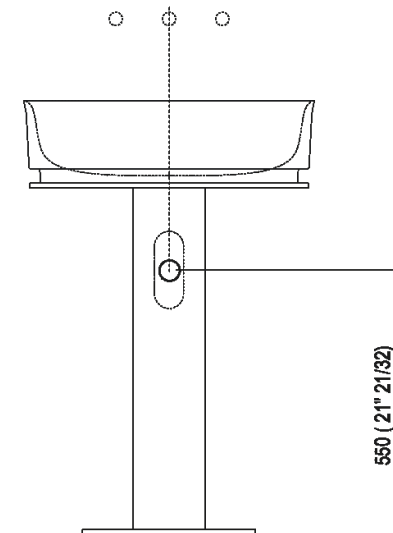

Height:	73 cm	28" 47/64 inches
Length:	58 cm	22" 53/64 inches
Diameter:	36 cm	14" 11/64 inches
Weight:	33 kg	73 lbs
Depth:	38 cm	14" 61/64 inches
Packaging:	62 x 41 x 76 cm	24" 3/8 x 16" 1/8 x 39" 7/9 inches
Total weight:	40 kg	88 lbs

Main dimensions

Installation notes

Scarico per sifone a bottiglia  
Drain for bottle trap

Tap position, recommended height

**POSIZIONE RUBINETTERIA / TAP POSITION**

Altezza consigliata / Recommended height