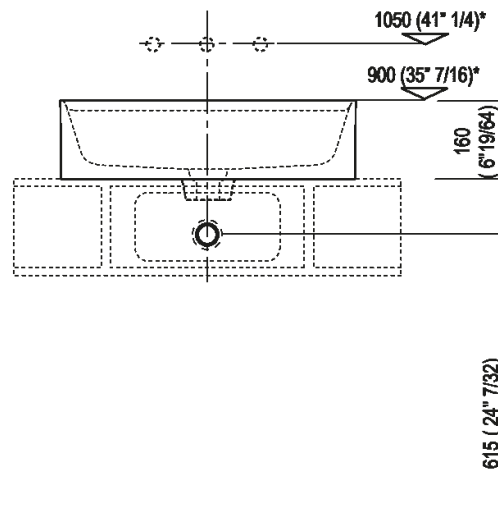

Height:	16 cm	6" 19/64 inches
Length:	60 cm	23" 5/8 inches
Weight:	16 kg	35 lbs
Depth:	47 cm	18" 1/2 inches
Packaging:	56 x 72 x 30 cm	22" x 28" 3/8 x 11" 3/4 inches
Total weight:	19 kg	42 lbs

Main dimensions

Scanico per sifone a bottiglia
 Drain for bottle trap

*h.consigliata / advised h.

Installation notes: on casing H 40 cm Lato

Scarico per sifone a bottiglia
Drain for bottle trap

*h.consigliata / advised h.

Installation notes: on casing H 20 cm Lato

Scarico per sifone a bottiglia
Drain for bottle trap

*h.consigliata / advised h.

Holes for countertop washbasins and top mounted taps for top

PIANO cm 50 / COUNTERTOP cm 50

Posizione standard per rubinetto su piano
Standard position for top mounted tap

Posizione standard per rubinetto a parete
Standard position for wall mounted tap

Posizione speciale per rubinetto Sen a parete e Square con bocca curva
Special position for wall mounted tap Sen and Square white curved spout