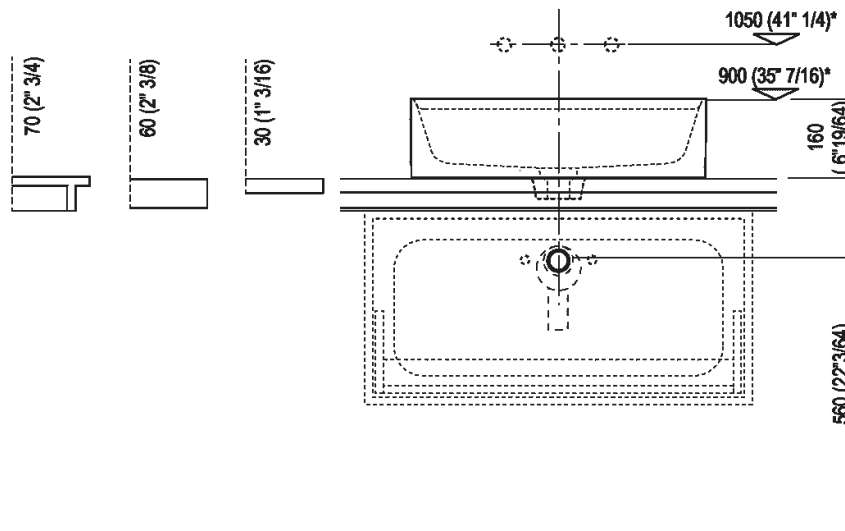

Height:	16 cm	6" 19/64 inches
Length:	60 cm	23" 5/8 inches
Weight:	16 kg	35 lbs
Depth:	47 cm	18" 1/2 inches
Packaging:	56 x 72 x 30 cm	22" x 28" 3/8 x 11" 3/4 inches
Total weight:	19 kg	42 lbs

Main dimensions

Installation notes: on self-bearing countertop

Scarico per sifone a bottiglia e ad incasso
 Drain for bottle trap and concealed waste trap
 *h.consigliata / advised h.

Installation notes: on countertop to be resede on cabinets

Scanico per sifone a bottiglia
 Drain for bottle trap

*h.consigliata / advised h.

Installation notes: on casing H 40 cm Lato

Scarico per sifone a bottiglia
Drain for bottle trap

*h.consigliata / advised h.

Installation notes: on casing H 20 cm Lato

Scarico per sifone a bottiglia
Drain for bottle trap

*h.consigliata / advised h.

Holes for countertop washbasins and top mounted taps for top

PIANO cm 50 / COUNTERTOP cm 50