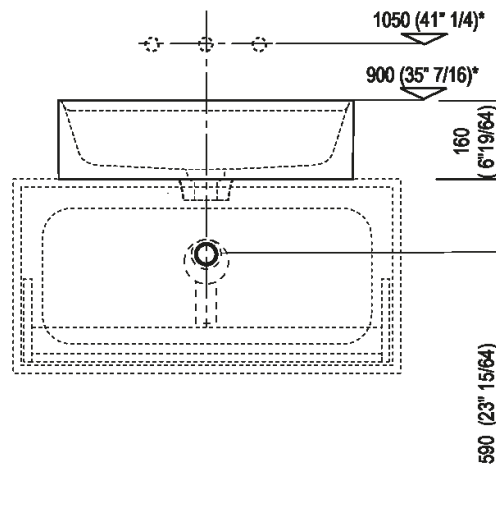

Height:	16 cm	6" 19/64 inches
Length:	60 cm	23" 5/8 inches
Weight:	16 kg	35 lbs
Depth:	47 cm	18" 1/2 inches
Packaging:	56 x 72 x 30 cm	22" x 28" 3/8 x 11" 3/4 inches
Total weight:	19 kg	42 lbs

Main dimensions

Installation notes: on self-bearing countertop

Scarico per sifone a bottiglia e ad incasso
 Drain for bottle trap and concealed waste trap
 *h.consigliata / advised h.

Installation notes: on countertop to be resede on cabinets

Scanico per sifone a bottiglia
 Drain for bottle trap

*h.consigliata / advised h.

Installation notes: on casing H 40 cm Lato

Scarico per sifone a bottiglia
Drain for bottle trap

*h.consigliata / advised h.

Installation notes: on casing H 20 cm Lato

Scarico per sifone a bottiglia
Drain for bottle trap

*h.consigliata / advised h.

Holes for countertop washbasins and top mounted taps for top

PIANO cm 50 / COUNTERTOP cm 50