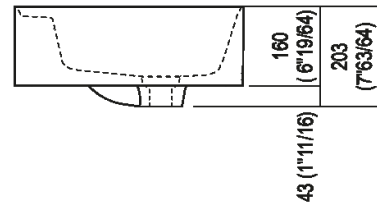

Height:	16 cm	6" 19/64 inches
Length:	60 cm	23" 5/8 inches
Weight:	16 kg	35 lbs
Depth:	47 cm	18" 1/2 inches
Packaging:	56 x 72 x 30 cm	22" x 28" 3/8 x 11" 3/4 inches
Total weight:	19 kg	42 lbs

Main dimensions

Installation notes: on casing H 20 cm Lato

Scarico per sifone a bottiglia
Drain for bottle trap

*h.consigliata / advised h.

Holes for countertop washbasins and top mounted taps for top

PIANO cm 50 / COUNTERTOP cm 50