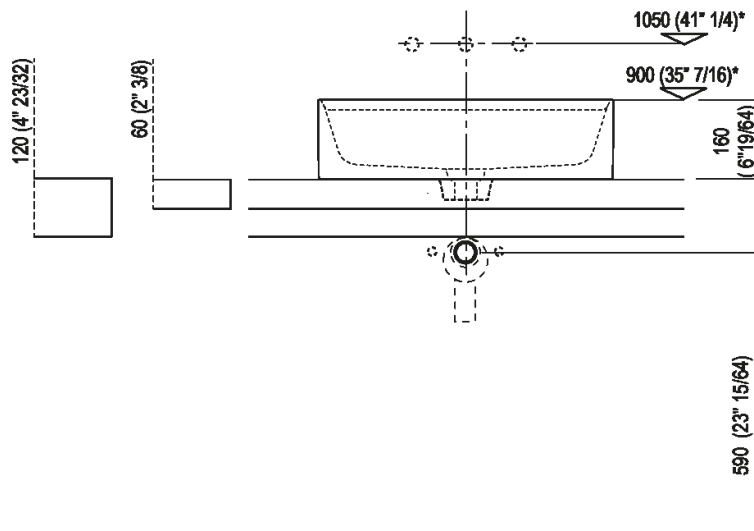

Installation notes: on self-bearing countertop

Scarico per sifone a bottiglia e ad incasso
Drain for bottle trap and concealed waste trap
*h.consigliata / advised h.