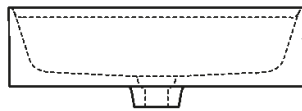

Height:	16 cm	6" 19/64 inches
Length:	60 cm	23" 5/8 inches
Weight:	16 kg	35 lbs
Depth:	47 cm	18" 1/2 inches
Packaging:	56 x 72 x 30 cm	22" x 28" 3/8 x 11" 3/4 inches
Total weight:	19 kg	42 lbs

Main dimensions