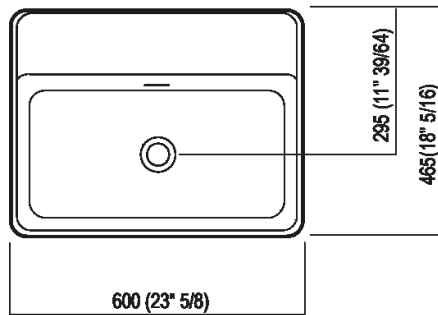

Countertop washbasin in white or two-coloured Cristalplant® biobased (soft touch exterior in dark grey RAL7021 or light grey RAL7044), without tap hole. With overflow. The Marsiglia washbasin can be fitted with a tray in iroko wood. The washbasin is fitted with a white Cristalplant® biobased waste with cap flush aligned with the inner surface of the washbasin.

Height:	16 cm	6" 19/64 inches
Length:	60 cm	23" 5/8 inches
Weight:	16 kg	35 lbs
Depth:	47 cm	18" 1/2 inches
Packaging:	56 x 72 x 30 cm	22" x 28" 3/8 x 11" 3/4 inches
Total weight:	19 kg	42 lbs

Main dimensions

Installation notes: on casing H 20 cm Lato

Scarico per sifone a bottiglia
Drain for bottle trap

*h.consigliata / advised h.

Holes for countertop washbasins and top mounted taps for top

PIANO cm 50 / COUNTERTOP cm 50