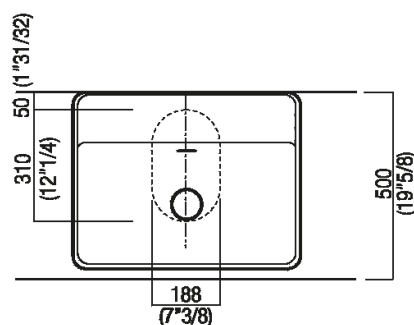

Height:	16 cm	6" 19/64 inches
Length:	60 cm	23" 5/8 inches
Weight:	16 kg	35 lbs
Depth:	47 cm	18" 1/2 inches
Packaging:	56 x 72 x 30 cm	22" x 28" 3/8 x 11" 3/4 inches
Total weight:	19 kg	42 lbs

Main dimensions

Scanico per sifone a bottiglia
 Drain for bottle trap

*h.consigliata / advised h.

Installation notes: on casing H 40 cm Lato

Scarico per sifone a bottiglia
Drain for bottle trap

*h.consigliata / advised h.

Installation notes: on casing H 20 cm Lato

Scarico per sifone a bottiglia
Drain for bottle trap

*h.consigliata / advised h.

Holes for countertop washbasins and top mounted taps for top

PIANO cm 50 / COUNTERTOP cm 50

Posizione standard per rubinetto su piano
Standard position for top mounted tap

Posizione standard per rubinetto a parete
Standard position for wall mounted tap

Posizione speciale per rubinetto Sen a parete e Square con bocca curva
Special position for wall mounted tap Sen and Square white curved spout