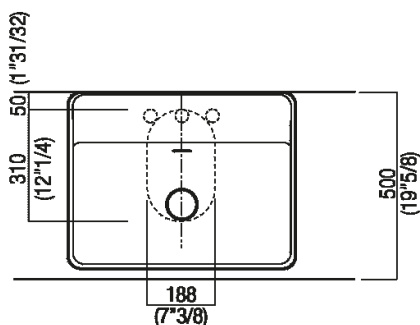

Height:	16 cm	6" 19/64 inches
Length:	60 cm	23" 5/8 inches
Weight:	16 kg	35 lbs
Depth:	47 cm	18" 1/2 inches
Packaging:	56 x 72 x 30 cm	22" x 28" 3/8 x 11" 3/4 inches
Total weight:	19 kg	42 lbs

Main dimensions

Scanico per sifone a bottiglia
 Drain for bottle trap

*h.consigliata / advised h.

Installation notes: on casing H 40 cm Lato

Scarico per sifone a bottiglia
Drain for bottle trap

*h.consigliata / advised h.

Installation notes: on casing H 20 cm Lato

Scarico per sifone a bottiglia
Drain for bottle trap

*h.consigliata / advised h.

Holes for countertop washbasins and top mounted taps for top

PIANO cm 50 / COUNTERTOP cm 50

Posizione standard per rubinetto su piano
Standard position for top mounted tap

Posizione standard per rubinetto a parete
Standard position for wall mounted tap

Posizione speciale per rubinetto Sen a parete e Square con bocca curva
Special position for wall mounted tap Sen and Square white curved spout