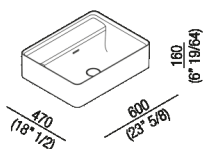

Over countertop washbasin without tap holes
ACER0705P0R

LucidiPevere, 2018

Over countertop washbasin
in Cristalplant® biobased.