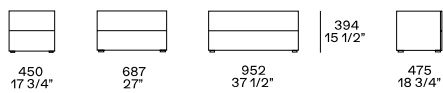

DESCRIPTION

Structure	Panel of wooden particles in veneer - lacquer
Drawer front	Panel of wooden particles in veneer - lacquer
Drawer structure	Panel of wooden particles faced melamine

DIMENSIONS

Night table