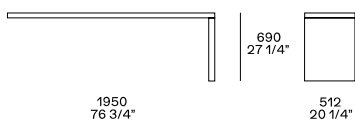

Piano scrittoio

Da sormontare alla cassetiera, totalmente o parzialmente