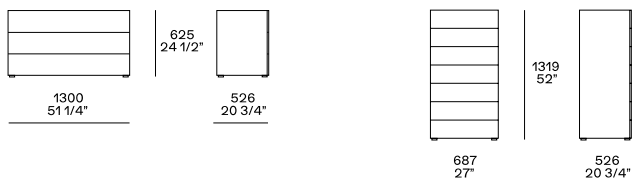

DESCRIPTION

Structure	Panel of wooden particles in veneer - lacquer
Drawer front	Panel of wooden particles in veneer - lacquer
Drawer structure	Panel of wooden particles faced melamine

DIMENSIONS

Night table

Chest of drawers

Piano scrittoio

Da sormontare alla cassetiera, totalmente o parzialmente