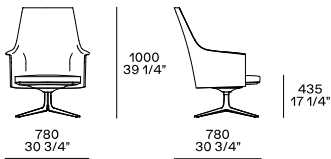

## DESCRIPTION

<b>Typology</b>	Armchair
<b>Structure</b>	Compact polyurethane, with inside element in flexible polyurethane
<b>Final cover</b>	Not removable cover in fabric, leather or hide
<b>Under-seat</b>	Compact polyurethane, cover in fabric or leather not removable
<b>Seat cushion</b>	Flexible multi-density polyurethane, pre-cover in polyester padding
<b>Swivel base</b>	Die-cast aluminium
<b>Structure kidneyrest cushion</b>	Compact polyurethane
<b>Pre-cover kidneyrest cushion</b>	Parts in white cotton with feather and parts of polyester padding
<b>Final stretched cover kidneyrest cushion</b>	Removable in fabric and not removable in leather

## DIMENSIONS

Cuscino salvareni