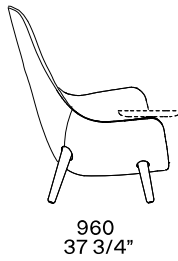

DESCRIPTION

Typology	Armchair
Structure	Moulded flexible polyurethane with parts in flexible multi-density polyurethane
Legs	Solid wood or covered in non-removable fabric or leather
Pre-cover	Polyester padding
Final cover	Removable cover in fabric or leather
Optional tray	Solid wood
Features	On request (inner/outer structure) can be covered with fabrics and/or leathers of different categories

DIMENSIONS

Structure item

1080
42 1/2"

460
18"

1080
42 1/2"

460
18"

Two arms

Bracciolo sinistro

1080
42 1/2"

460
18"

Bracciolo destro