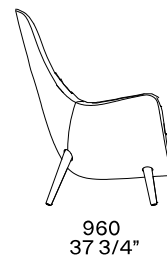

DESCRIPTION

Typology	Armchair
Structure	Moulded flexible polyurethane with parts in flexible multi-density polyurethane
Legs	Solid wood or covered in non-removable fabric or leather
Pre-cover	Polyester padding
Final cover	Removable cover in fabric or leather
Optional tray	Solid wood
Features	On request (inner/outer structure) can be covered with fabrics and/or leathers of different categories

DIMENSIONS

Structure item

1080
42 1/2"

460
18"

1080
42 1/2"

460
18"

Two arms

Bracciolo sinistro

1080
42 1/2"

460
18"

Bracciolo destro