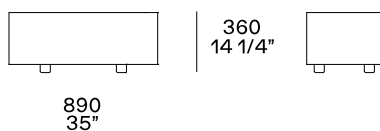

DESCRIPTION

Typology	Coffee table
Structure	Painted metal
Top	Medium-density fibre panel in veneer or marble

DIMENSIONS

Structure item

Height mm 270

Height mm 270

Height mm 480

Height mm 530

Height mm 360

To be used as end unit or between two elements of the Saint-Germain sofa