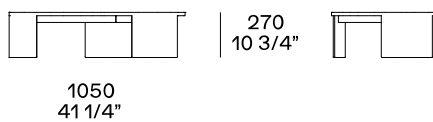

DESCRIPTION

Typology	Coffee table
Structure	Painted metal
Top	Medium-density fibre panel in veneer or marble

DIMENSIONS

Structure item

Height mm 270

Height mm 270

Height mm 480

Height mm 530

Height mm 360

To be used as end unit or between two elements of the Saint-Germain sofa