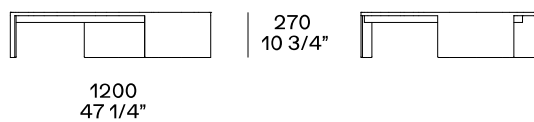

DESCRIPTION

Typology	Coffee table
Structure	Painted metal
Top	Medium-density fibre panel in veneer or marble

DIMENSIONS

Structure item

Height mm 270

Height mm 270

Height mm 480

Height mm 530

Height mm 360

To be used as end unit or between two elements of the Saint-Germain sofa