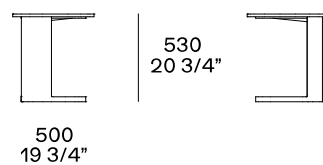

DESCRIPTION

Typology	Coffee table
Structure	Painted metal
Top	Medium-density fibre panel in veneer or marble

DIMENSIONS

Structure item

Height mm 270

Height mm 270

Height mm 480

Height mm 530

Height mm 360

To be used as end unit or between two elements of the Saint-Germain sofa