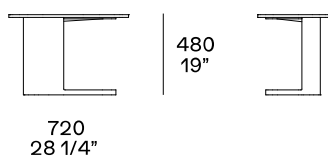

DESCRIPTION

Typology	Coffee table
Structure	Painted metal
Top	Medium-density fibre panel in veneer or marble

DIMENSIONS

Structure item

Height mm 270

Height mm 270

Height mm 480

Height mm 530

Height mm 360

To be used as end unit or between two elements of the Saint-Germain sofa