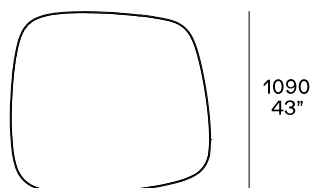

DESCRIPTION

Typology	Coffee table
Structure	Painted metal
Top	Medium-density fibre panel in veneer or marble

DIMENSIONS

Structure item

Height mm 270

Height mm 270

Height mm 480

Height mm 530

Height mm 360

To be used as end unit or between two elements of the Saint-Germain sofa