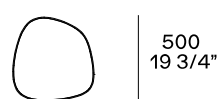

DESCRIPTION

Typology	Coffee table
Structure	Painted metal
Top	Medium-density fibre panel in veneer or marble

DIMENSIONS

Structure item

Height mm 270

Height mm 270

Height mm 480

Height mm 530

Height mm 360

To be used as end unit or between two elements of the Saint-Germain sofa