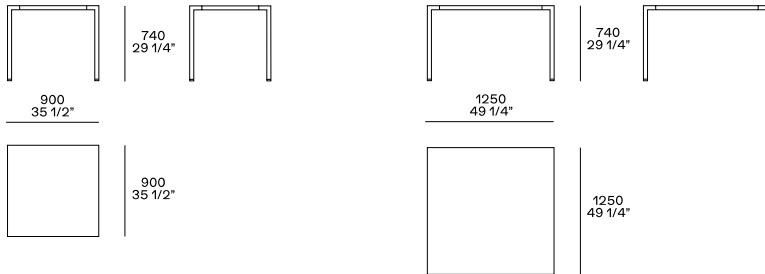

DESCRIPTION

Typology	Fixed table
Legs	Painted drawn aluminium
Top	Honeycomb wood panel in lacquer

DIMENSION

Square

Rectangular