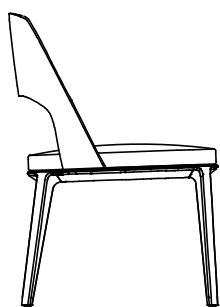

780
30 3/4"

460
18"

550
21 3/4"

570
22 1/2"