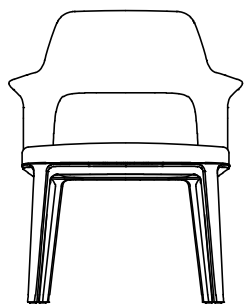

## DESCRIPTION

<b>Typology</b>	Chair
<b>Base</b>	Solid wood
<b>Seat / Backrest</b>	Parts in multi-density flexible polyurethane and parts in moulded flexible polyurethane
<b>Pre-cover</b>	Polyester fibre
<b>Final cover</b>	Removable cover in fabric or leather

## DIMENSIONS

### With arms

620  
24 1/2"

790  
31"

460  
18"

650  
25 1/2"

590  
23 1/4"