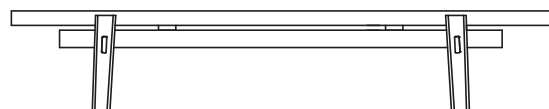

DESCRIPTION

Typology	Benches collection
Structure	Solid wood
Top	Panel of wooden particles veneered - stringed leather
Slats	solid wood veneered

DIMENSIONS

1850
72 3/4"

340
13 1/2"

466
18 1/4"

Sedile a doghe

1850
72 3/4"

340
13 1/2"

466
18 1/4"

Sedile imbottito in pelle

440
17 1/4"

1000-1440
39 1/4"-56 3/4"

490
19 1/4"

360
14 1/4"

800
31 1/2"

450
17 3/4"

25
1"

600
23 1/2"

440
17 1/4"