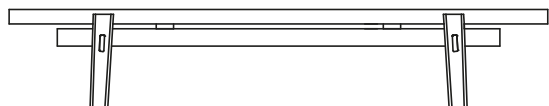

DESCRIPTION

Typology	Benches collection
Structure	Solid wood
Top	Panel of wooden particles veneered - stringed leather
Slats	solid wood veneered

DIMENSIONS

1850
72 3/4"

340
13 1/2"

466
18 1/4"

Sedile a doghe

1850
72 3/4"

340
13 1/2"

466
18 1/4"

Sedile imbottito in pelle

440
17 1/4"

1000-1440
39 1/4"-56 3/4"

490
19 1/4"

360
14 1/4"

800
31 1/2"

450
17 3/4"

25
1"

600
23 1/2"

440
17 1/4"