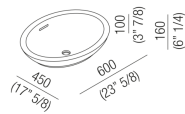

Washbasins Spoon  
**ACER0700IZ**

Benedini Associati, 2002

Semi-recessed washbasin

**Finishes**

White Cristalplant® biobased

Semi-recessed oval washbasin made from white Cristalplant® biobased without tap hole, with overflow hole. Designed for waste .MET0346P, .MET0562 or .MET0508L with concealed waste trap .PLA0456.

Materials used: Cristalplant® biobased.

Width:	60.0 cm	23" 5/8 inches
Height:	16.0 cm	6" 1/4 inches
Depth:	45.0 cm	17" 5/8 inches
Capacity:	5.0 l	1 gal
Weight:	14.0 kg	31 lbs
Packaging measurements:	48 x 62 x 20 cm	18"7/8 x 24"3/8 x 7"7/8 inches
Weight with packaging:	17.0 kg	37 lbs