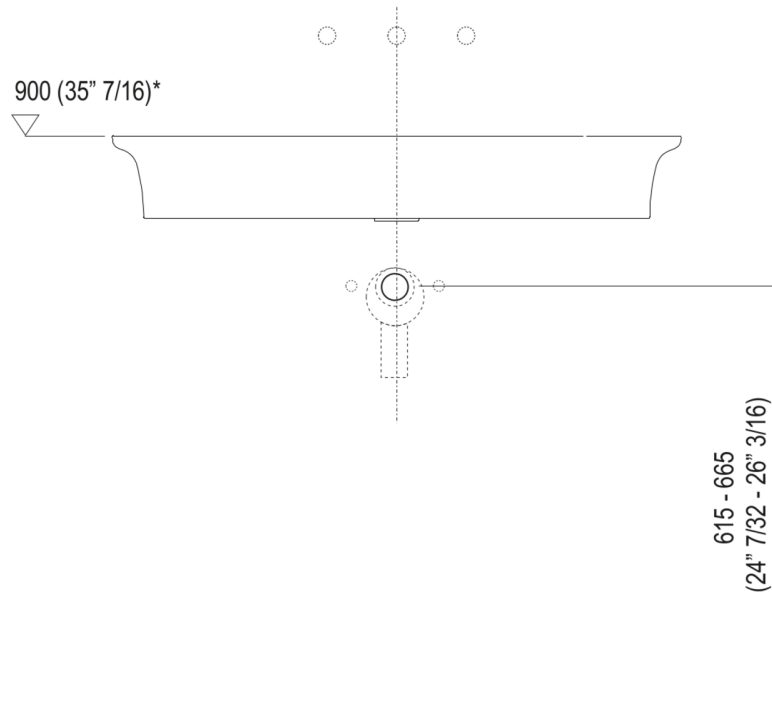

The washbasin is available in customized colours (surcharge of 20%).

The washbasin can be installed on storage units of the Flat XL program with 80 cm length (31 1/2) and 50 cm (19 5/8) depth.

Designed for waste .MET0563.

Materials used: Ceramilux®.

Width:	90.0 cm	35" 3/8 inches
Height:	13.0 cm	5" 1/8 inches
Depth:	55.0 cm	21" 5/8 inches
Weight:	18.0 kg	40 lbs
Packaging measurements:	96 x 63 x 20 cm	37"51/64 x 24"51/64 x 7"7/8 inches
Weight with packaging:	22.0 kg	48 lbs

Main dimensions

Installation notes

Scarico per sifone a bottiglia
Drain for bottle trap

*h.consigliata / advised h.

Installation notes

Scarico per sifone ad incasso
Drain for concealed waste trap

*h.consigliata / advised h.

Altezza consigliata / Recommended height

Filo superiore lavabo
 Upper wasbasin edge

* ARUB1009D - ARUB1009C: H + 25 mm (1")
 ** Ad esaurimento/ While stocks last