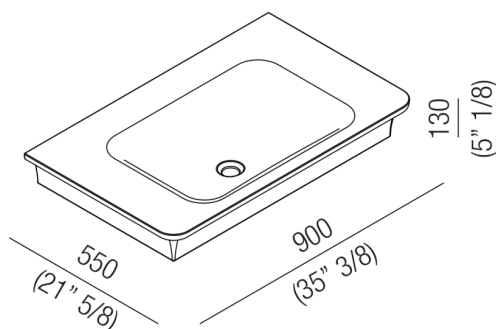

Washbasins Novecento XL
ACER10700R_

Benedini Associati, Ut Agape, 2014

Wall mounted washbasin without tap hole

Finishes

Glossy white

Matt white

Matt white/dark grey

Matt white/light grey

The washbasin is available in customized colours (surcharge of 20%).

The washbasin can be installed on storage units of the Flat XL program with 80 cm length (31 1/2) and 50 cm (19 5/8) depth.

Designed for waste .MET0563.

Materials used: Ceramilux®.

Width:	90.0 cm	35" 3/8 inches
Height:	13.0 cm	5" 1/8 inches
Depth:	55.0 cm	21" 5/8 inches
Weight:	18.0 kg	40 lbs
Packaging measurements:	96 x 63 x 20 cm	37"51/64 x 24"51/64 x 7"7/8 inches
Weight with packaging:	22.0 kg	48 lbs