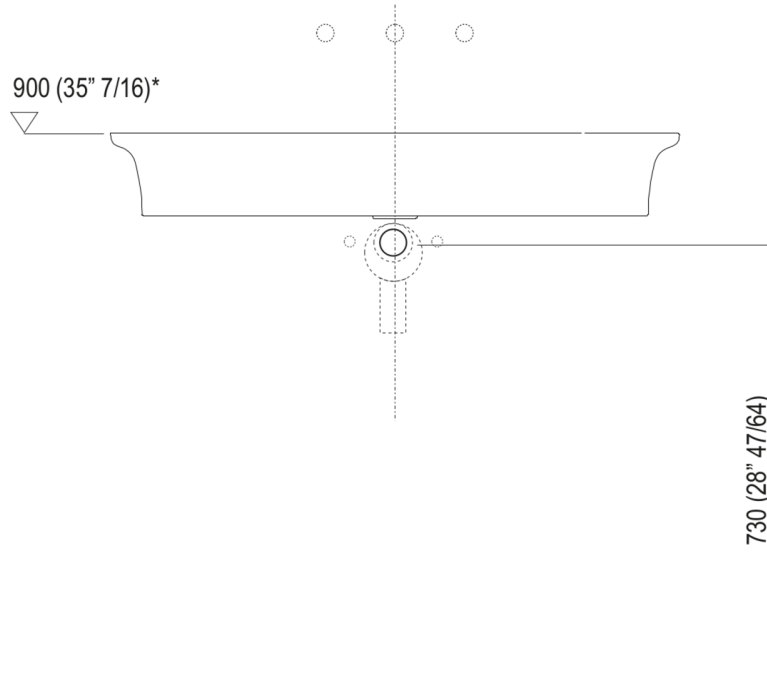

Installation notes

Scarico per sifone ad incasso e piletta con canotto fisso
Drain for concealed waste trap with not adjustable pipe

*h.consigliata / advised h.