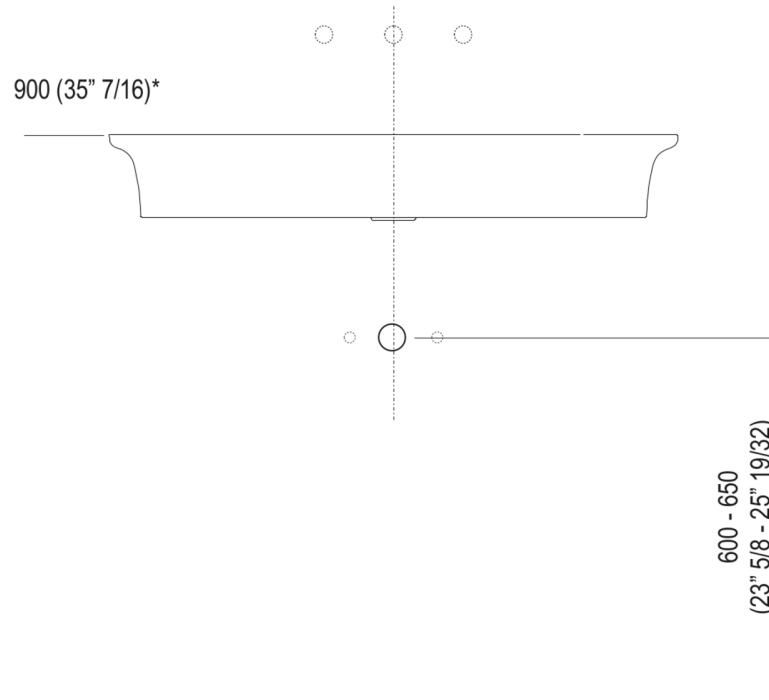

The washbasin is available in customized colours (surcharge of 20%).

The washbasin can be installed on storage units of the Flat XL program with 80 cm length (31 1/2) and 50 cm (19 5/8) depth.

Designed for waste .MET0563.

Materials used: Ceramilux®.

Width:	90.0 cm	35" 3/8 inches
Height:	13.0 cm	5" 1/8 inches
Depth:	55.0 cm	21" 5/8 inches
Weight:	18.0 kg	40 lbs
Packaging measurements:	96 x 63 x 20 cm	37"51/64 x 24"51/64 x 7"7/8 inches
Weight with packaging:	22.0 kg	48 lbs

Main dimensions

Installation notes

Scarico per sifone a bottiglia
Drain for bottle trap

*h.consigliata / advised h.

Installation notes

Scarico per sifone ad incasso
Drain for concealed waste trap

*h.consigliata / advised h.

Altezza consigliata / Recommended height

Filo superiore lavabo
 Upper wasbasin edge

* ARUB1009D - ARUB1009C: H + 25 mm (1")
 ** Ad esaurimento/ While stocks last