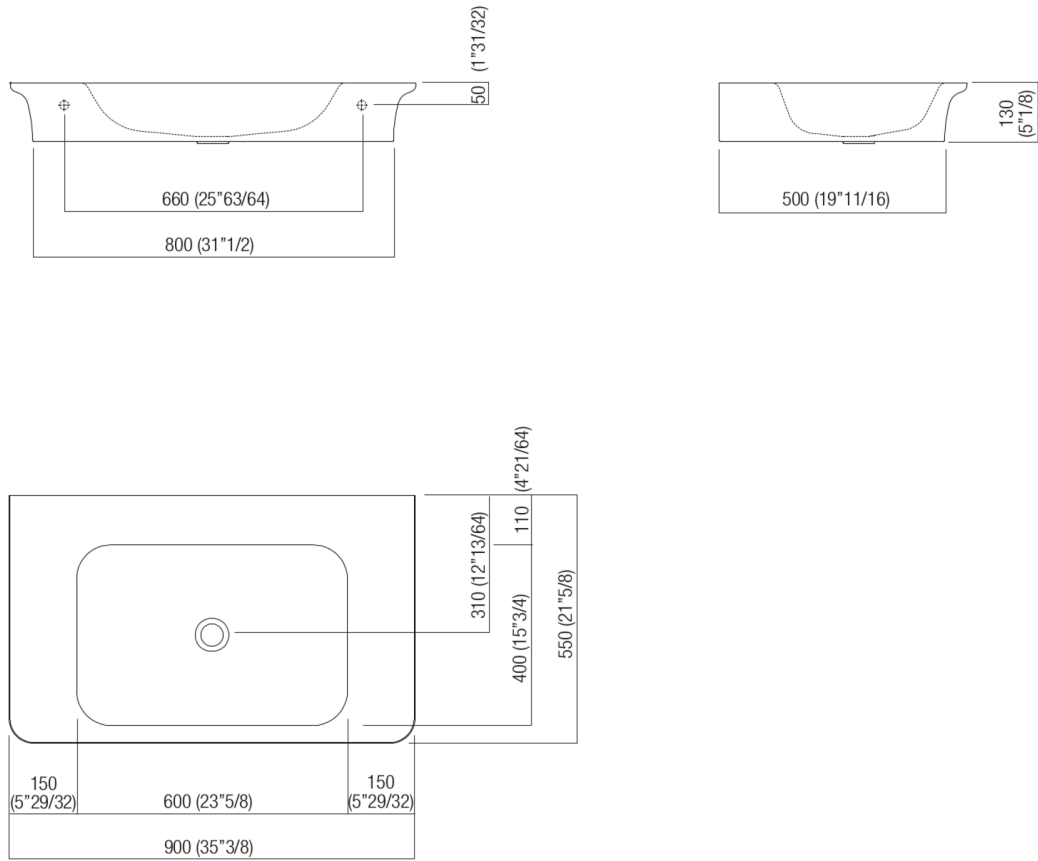

The washbasin is available in customized colours (surcharge of 20%).

The washbasin can be installed on storage units of the Flat XL program with 80 cm length (31 1/2) and 50 cm (19 5/8) depth.

Designed for waste .MET0563.

Materials used: Ceramilux®.

Width:	90.0 cm	35" 3/8 inches
Height:	13.0 cm	5" 1/8 inches
Depth:	55.0 cm	21" 5/8 inches
Weight:	18.0 kg	40 lbs
Packaging measurements:	96 x 63 x 20 cm	37"51/64 x 24"51/64 x 7"7/8 inches
Weight with packaging:	22.0 kg	48 lbs

Main dimensions

Installation notes

Scarico per sifone a bottiglia
Drain for bottle trap

*h.consigliata / advised h.

Installation notes

Scarico per sifone ad incasso
Drain for concealed waste trap

*h.consigliata / advised h.

Altezza consigliata / Recommended height

Filo superiore lavabo
 Upper wasbasin edge

* ARUB1009D - ARUB1009C: H + 25 mm (1")
 ** Ad esaurimento/ While stocks last