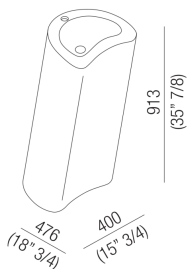

Washbasins Lito 2
ACER0732R

Angelo Mangiarotti, 2003

Independent washbasin with tap hole

Finishes

White Carrara

Floor standing washbasin carved in white Carrara marble, available with or without tap hole, without overflow. Compulsory floor fixing kit must be ordered separately. It is possible to order the fixing kit in advance to allow fixing under finished floor surface. Designed to take waste .MET0563. It must be fitted with a bottle trap. It is possible to connect it to the drain through the floor (requires AKIT0811).

Materials used: Marble.

Width:	40.0 cm	15" 3/4 inches
Height:	91.3 cm	35" 7/8 inches
Depth:	47.6 cm	18" 3/4 inches
Weight:	153.0 kg	337 lbs
Packaging measurements:	56 x 57 x 110 cm	22" x 22"4/8 x 43"2/8 inches
Weight with packaging:	190.0 kg	419 lbs

Main dimensions

Installation notes

Scarico per sifone a bottiglia
Drain for bottle trap

Installation notes

Scarico per sifone a pavimento
Drain for floor mounted waste trap