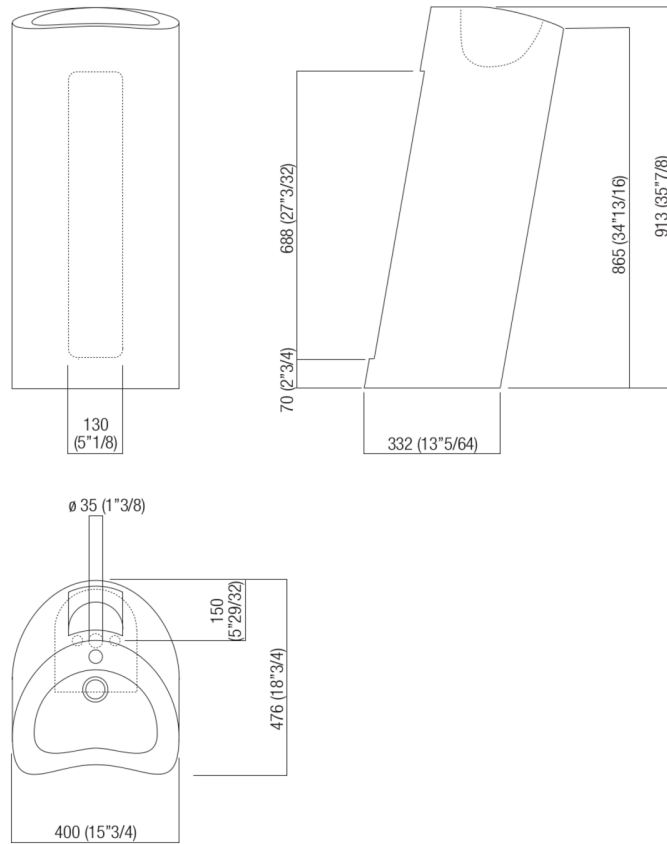

Washbasins Lito 2
ACER0732R

Angelo Mangiarotti, 2003

Independent washbasin with tap hole

Finishes

White Carrara

Floor standing washbasin carved in white Carrara marble, available with or without tap hole, without overflow. Compulsory floor fixing kit must be ordered separately. It is possible to order the fixing kit in advance to allow fixing under finished floor surface. Designed to take waste .MET0563. It must be fitted with a bottle trap. It is possible to connect it to the drain through the floor (requires AKIT0811).

Materials used: Marble.

Width:	40.0 cm	15" 3/4 inches
Height:	91.3 cm	35" 7/8 inches
Depth:	47.6 cm	18" 3/4 inches
Weight:	153.0 kg	337 lbs
Packaging measurements:	56 x 57 x 110 cm	22" x 22"4/8 x 43"2/8 inches
Weight with packaging:	190.0 kg	419 lbs

Main dimensions

Installation notes

Scarico per sifone a bottiglia
Drain for bottle trap

Installation notes

Scarico per sifone a pavimento
Drain for floor mounted waste trap