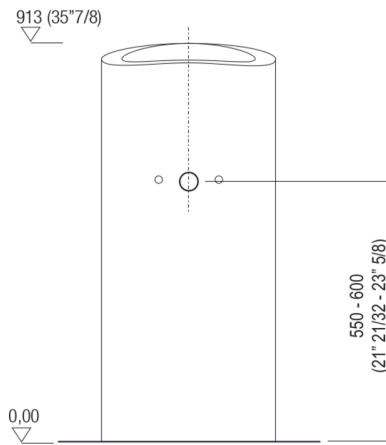

Materials used: Marble.

Width:	40.0 cm	15" 3/4 inches
Height:	91.3 cm	35" 7/8 inches
Depth:	47.6 cm	18" 3/4 inches
Weight:	153.0 kg	337 lbs
Packaging measurements:	56 x 57 x 110 cm	22" x 22"4/8 x 43"2/8 inches
Weight with packaging:	190.0 kg	419 lbs

Main dimensions

Installation notes

Scarico per sifone a bottiglia
Drain for bottle trap

Installation notes

Scarico per sifone a pavimento
Drain for floor mounted waste trap