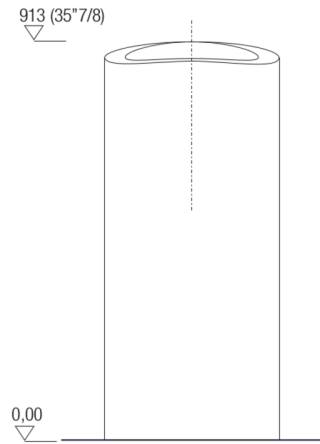

Materials used: Marble.

Width:	40.0 cm	15" 3/4 inches
Height:	91.3 cm	35" 7/8 inches
Depth:	47.6 cm	18" 3/4 inches
Weight:	153.0 kg	337 lbs
Packaging measurements:	56 x 57 x 110 cm	22" x 22"4/8 x 43"2/8 inches
Weight with packaging:	190.0 kg	419 lbs

Main dimensions

Installation notes

Scarico per sifone a bottiglia
Drain for bottle trap

Installation notes

Scarico per sifone a pavimento
Drain for floor mounted waste trap