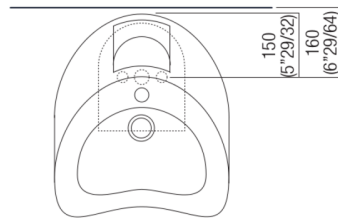

Materials used: Marble.

Width:	40.0 cm	15" 3/4 inches
Height:	91.3 cm	35" 7/8 inches
Depth:	47.6 cm	18" 3/4 inches
Weight:	153.0 kg	337 lbs
Packaging measurements:	56 x 57 x 110 cm	22" x 22"4/8 x 43"2/8 inches
Weight with packaging:	190.0 kg	419 lbs

Main dimensions

Installation notes

Scarico per sifone a bottiglia
Drain for bottle trap

Installation notes

Scarico per sifone a pavimento
Drain for floor mounted waste trap