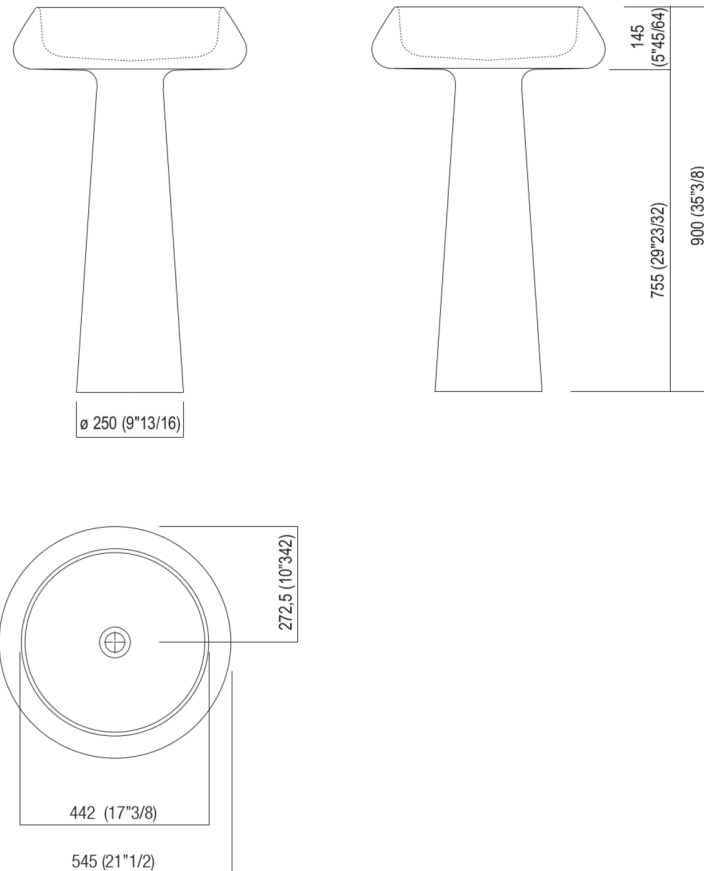

Washbasins Bjhon 2
ACER1082FZ

Angelo Mangiarotti, 2012

Independent column washbasin in
 Cristalplant® biobased with floor drainage

Finishes

White

Washbasin in Cristalplant® biobased, with cone segment shaped basin and pedestal, without tap hole and without overflow, fixing kit included. Available in wall mounted or free standing version. The wall-mounted version is furnished with a rear slot for water connections. Both versions require a .MET0563 waste. For the version with floor drainage the waste trap .MET0475 has to be used.

Materials used: Cristalplant® biobased.

Height:	90.0 cm	35"3/8 inches
Diameter:	54.5 cm	21"1/2 inches
Weight:	25.0 kg	55 lbs
Packaging measurements:	57 x 57 x 95 cm	22"4/8 x 22"4/8 x 37"3/8 inches
Weight with packaging:	27.0 kg	60 lbs

Main dimensions

Installation notes: floor-mounted tap

Scarico per sifone a bottiglia
 Drain for bottle trap

	A
FEZ	353 (13"57/64)
SEN	303 (11"59/64)
MEMORY	353 (13"57/64)
SQUARE	303 (11"59/64)