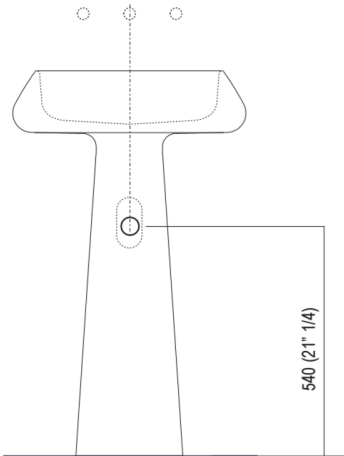

Washbasins Bjhon 2
ACER1082FZ

Angelo Mangiarotti, 2012

Independent column washbasin in
 Cristalplant® biobased with floor drainage

Finishes

White

Washbasin in Cristalplant® biobased, with cone segment shaped basin and pedestal, without tap hole and without overflow, fixing kit included. Available in wall mounted or free standing version. The wall-mounted version is furnished with a rear slot for water connections. Both versions require a .MET0563 waste. For the version with floor drainage the waste trap .MET0475 has to be used.

Materials used: Cristalplant® biobased.

Height:	90.0 cm	35"3/8 inches
Diameter:	54.5 cm	21"1/2 inches
Weight:	25.0 kg	55 lbs
Packaging measurements:	57 x 57 x 95 cm	22"4/8 x 22"4/8 x 37"3/8 inches
Weight with packaging:	27.0 kg	60 lbs

Main dimensions

Installation notes: floor-mounted tap

Scarico per sifone a bottiglia
 Drain for bottle trap

	A
FEZ	353 (13"57/64)
SEN	303 (11"59/64)
MEMORY	353 (13"57/64)
SQUARE	303 (11"59/64)