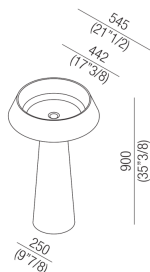

Washbasins Bjhon 2
ACER1082FZ

Angelo Mangiarotti, 2012

Independent column washbasin in
 Cristalplant® biobased with floor drainage

Finishes

White

Washbasin in Cristalplant® biobased, with cone segment shaped basin and pedestal, without tap hole and without overflow, fixing kit included. Available in wall mounted or free standing version. The wall-mounted version is furnished with a rear slot for water connections. Both versions require a .MET0563 waste. For the version with floor drainage the waste trap .MET0475 has to be used.

Materials used: Cristalplant® biobased.

Height:	90.0 cm	35"3/8 inches
Diameter:	54.5 cm	21"1/2 inches
Weight:	25.0 kg	55 lbs
Packaging measurements:	57 x 57 x 95 cm	22"4/8 x 22"4/8 x 37"3/8 inches
Weight with packaging:	27.0 kg	60 lbs

Main dimensions

Installation notes: floor-mounted tap

Scarico per sifone a bottiglia
 Drain for bottle trap

	A
FEZ	353 (13"57/64)
SEN	303 (11"59/64)
MEMORY	353 (13"57/64)
SQUARE	303 (11"59/64)