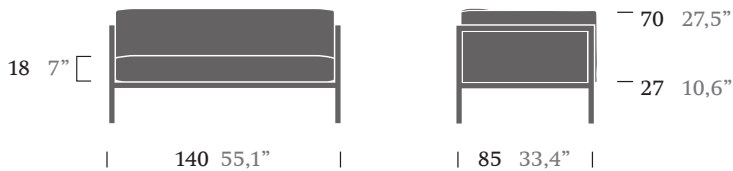

Dimensions

(cm / inch)

Materials

Fabric

Heavy Load 100.000 Cycles, Heavy Load Resistant 1000 Decitex, Kettalize-It, Resist U.v. En-581-4, Easy Clean, Abrasion, Resistance 30.000 Cycles, Quickdry

Aluminium

Antioxy, Heavy Load, Resistant En-1421, Kettalize-It, Anti-Scratch, Easy Clean, Flame Retardant M1, Eco Friendly Ecoembes Recycling Process

Optional Colours

Fabrics, Laminate Fabrics, Aluminium

Characteristics

Frame

Units box	1
Box Weight	16,7 Kg / 36,8 Lbs
Box Volume	1 m ³ / 35 cft.

Seat / back cushions

Units box	1
Box Weight	6,2 Kg / 13,6 Lbs
Box Volume	0,46 m ³ / 16,2 cft.
C.O.M.	4,11 ml