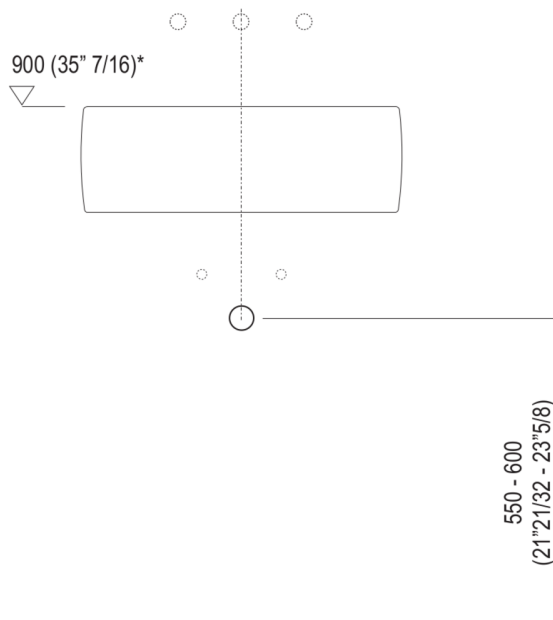

Washbasins Pear
ACER08950R_

Patricia Urquiola, 2004

Independent washbasin without tap hole

Finishes

Glossy white

ceramic two colours glossy
white/dark grey

Matt white

Shaped ceramic washbasin available in white, in two colours (with grey external surface RAL7021) or with grey floral motif. Supplied either with one, three or without tap holes; with overflow hole complete with polished stainless-steel overflow collar and fixing kit. Designed to take waste .MET0346P or .MET0562.

Materials used: Ceramic.

Width:	55.0 cm	21"5/8 inches
Height:	18.0 cm	7"1/8 inches
Depth:	49.0 cm	19"1/4 inches
Capacity:	7.5 l	2 gal
Weight:	20.0 kg	44 lbs
Packaging measurements:	52 x 62 x 26 cm	20"4/8 x 24"3/8 x 10"2/8 inches
Weight with packaging:	25.0 kg	55 lbs

Main dimensions

Installation notes

Scarico per sifone a bottiglia
Drain for bottle trap

*h.consigliata / advised h.

Tap position, recommended height

POSIZIONE RUBINETTERIA / TAP POSITION

Altezza consigliata / Recommended height

* ARUB1009D - ARUB1009C: H + 25 mm (1")
** Ad esaurimento/ While stocks last