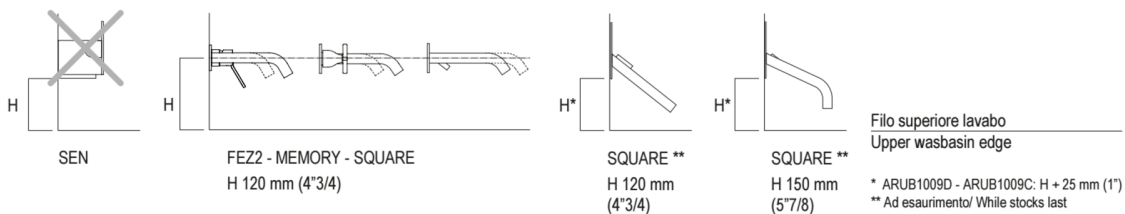

Washbasins Pear
ACER08950R_

Patricia Urquiola, 2004

Independent washbasin without tap hole

Finishes

Glossy white

ceramic two colours glossy
white/dark grey

Matt white

Shaped ceramic washbasin available in white, in two colours (with grey external surface RAL7021) or with grey floral motif. Supplied either with one, three or without tap holes; with overflow hole complete with polished stainless-steel overflow collar and fixing kit. Designed to take waste .MET0346P or .MET0562.

Main dimensions

Installation notes

Scarico per sifone a bottiglia
Drain for bottle trap

*h.consigliata / advised h.

Tap position, recommended height

POSIZIONE RUBINETTERIA / TAP POSITION

Altezza consigliata / Recommended height

* ARUB1009D - ARUB1009C: H + 25 mm (1")
** Ad esaurimento/ While stocks last