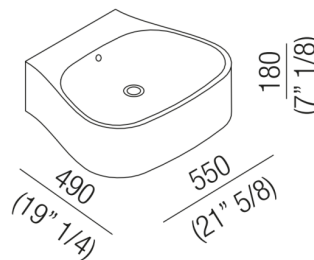

Washbasins Pear
ACER08950R_

Patricia Urquiola, 2004

Independent washbasin without tap hole

Finishes

Glossy white

ceramic two colours glossy
white/dark grey

Matt white

Shaped ceramic washbasin available in white, in two colours (with grey external surface RAL7021) or with grey floral motif. Supplied either with one, three or without tap holes; with overflow hole complete with polished stainless-steel overflow collar and fixing kit. Designed to take waste .MET0346P or .MET0562.

Materials used: Ceramic.

Width:	55.0 cm	21"5/8 inches
Height:	18.0 cm	7"1/8 inches
Depth:	49.0 cm	19"1/4 inches
Capacity:	7.5 l	2 gal
Weight:	20.0 kg	44 lbs
Packaging measurements:	52 x 62 x 26 cm	20"4/8 x 24"3/8 x 10"2/8 inches
Weight with packaging:	25.0 kg	55 lbs

Main dimensions

Installation notes

Scarico per sifone a bottiglia
Drain for bottle trap

*h.consigliata / advised h.

Tap position, recommended height

POSIZIONE RUBINETTERIA / TAP POSITION

Altezza consigliata / Recommended height

* ARUB1009D - ARUB1009C: H + 25 mm (1")
** Ad esaurimento/ While stocks last