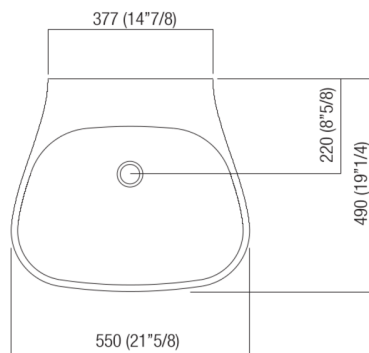

Washbasins Pear
ACER08950R_

Patricia Urquiola, 2004

Independent washbasin without tap hole

Finishes

Glossy white

ceramic two colours glossy
white/dark grey

Matt white

Shaped ceramic washbasin available in white, in two colours (with grey external surface RAL7021) or with grey floral motif. Supplied either with one, three or without tap holes; with overflow hole complete with polished stainless-steel overflow collar and fixing kit. Designed to take waste .MET0346P or .MET0562.

Materials used: Ceramic.

Width:	55.0 cm	21"5/8 inches
Height:	18.0 cm	7"1/8 inches
Depth:	49.0 cm	19"1/4 inches
Capacity:	7.5 l	2 gal
Weight:	20.0 kg	44 lbs
Packaging measurements:	52 x 62 x 26 cm	20"4/8 x 24"3/8 x 10"2/8 inches
Weight with packaging:	25.0 kg	55 lbs

Main dimensions

Installation notes

Scarico per sifone a bottiglia
Drain for bottle trap

*h.consigliata / advised h.

Tap position, recommended height

POSIZIONE RUBINETTERIA / TAP POSITION

Altezza consigliata / Recommended height

* ARUB1009D - ARUB1009C: H + 25 mm (1")
** Ad esaurimento/ While stocks last