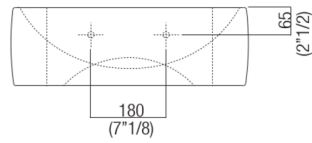

Washbasins Pear
ACER08950R_

Patricia Urquiola, 2004

Independent washbasin without tap hole

Finishes

Glossy white

ceramic two colours glossy
white/dark grey

Matt white

Shaped ceramic washbasin available in white, in two colours (with grey external surface RAL7021) or with grey floral motif. Supplied either with one, three or without tap holes; with overflow hole complete with polished stainless-steel overflow collar and fixing kit. Designed to take waste .MET0346P or .MET0562.

Materials used: Ceramic.

Width:	55.0 cm	21"5/8 inches
Height:	18.0 cm	7"1/8 inches
Depth:	49.0 cm	19"1/4 inches
Capacity:	7.5 l	2 gal
Weight:	20.0 kg	44 lbs
Packaging measurements:	52 x 62 x 26 cm	20"4/8 x 24"3/8 x 10"2/8 inches
Weight with packaging:	25.0 kg	55 lbs

Main dimensions

Installation notes

Scarico per sifone a bottiglia
Drain for bottle trap

*h.consigliata / advised h.

Tap position, recommended height

POSIZIONE RUBINETTERIA / TAP POSITION

Altezza consigliata / Recommended height