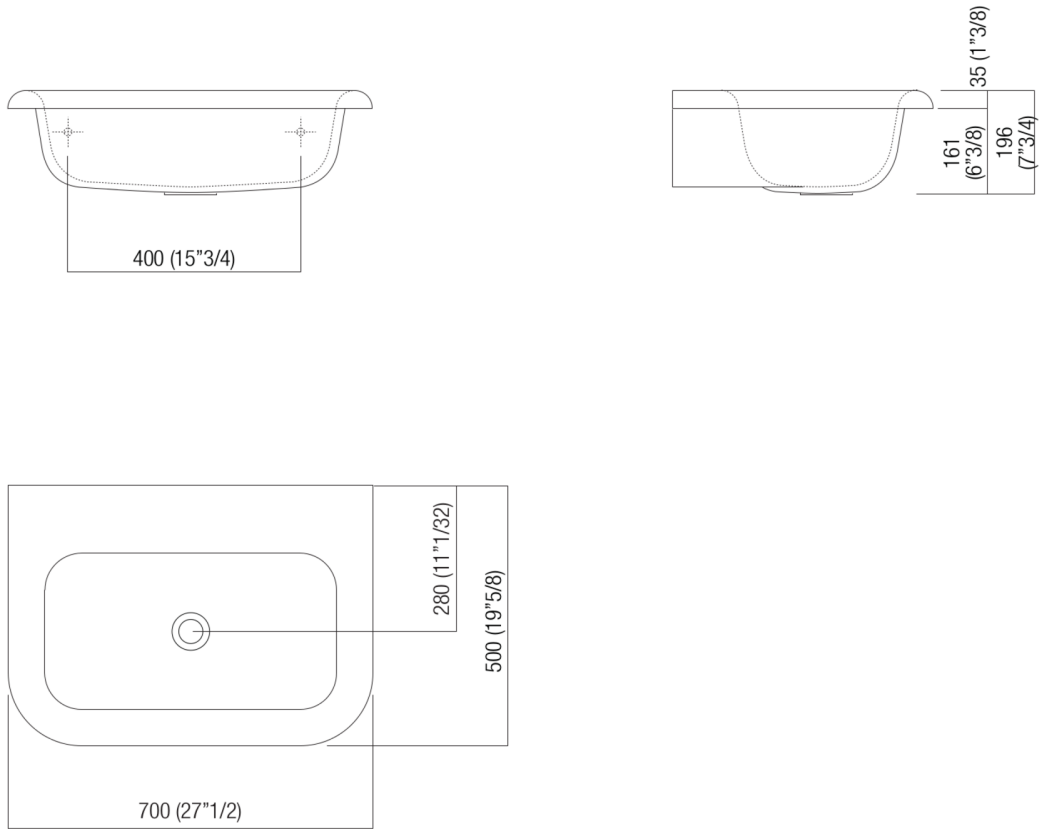

Washbasins Ottocento
ACER07660R_

Benedini Associati, 2009

Independent washbasin without tap hole

Finishes

White Cristalplant® biobased

White/dark grey

White/light grey

Washbasin in white or two-coloured Cristalplant® biobased (exterior in dark grey RAL7021 or light grey RAL 7044), without tap hole, or with 1 or 3 holes for tapware units. Without overflow, fixing kit included. Designed for waste .MET0563. The washbasin is available in customized colours (surcharge of 20%).

Materials used: Cristalplant® biobased.

Width:	70.0 cm	27"1/2 inches
Height:	19.6 cm	7"3/4 inches
Depth:	50.0 cm	19"3/4 inches
Weight:	12.0 kg	26 lbs
Packaging measurements:	60 x 80 x 30 cm	23"5/8 x 31"4/8 x 11"6/8 inches
Weight with packaging:	15.0 kg	33 lbs

Main dimensions

Installation notes

Scarico per sifone a bottiglia
Drain for bottle trap

*h.consigliata / advised h.

Installation notes

Scarico per sifone ad incasso
Drain for concealed waste trap

*h.consigliata / advised h.

Installation notes

Scarico per sifone ad incasso e piletta con canotto fisso
Drain for concealed waste trap with not adjustable pipe

*h.consigliata / advised h.

Tap position, recommended height

POSIZIONE RUBINETTERIA / TAP POSITION