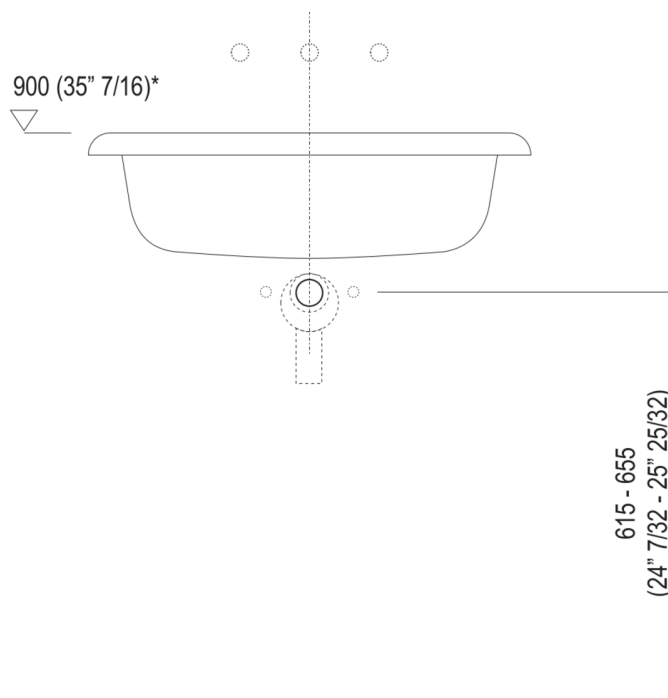

Materials used: Cristalplant® biobased.

Width:	70.0 cm	27"1/2 inches
Height:	19.6 cm	7"3/4 inches
Depth:	50.0 cm	19"3/4 inches
Weight:	12.0 kg	26 lbs
Packaging measurements:	60 x 80 x 30 cm	23"5/8 x 31"4/8 x 11"6/8 inches
Weight with packaging:	15.0 kg	33 lbs

Main dimensions

Installation notes

Scarico per sifone a bottiglia
Drain for bottle trap

*h.consigliata / advised h.

Installation notes

Scarico per sifone ad incasso
Drain for concealed waste trap

*h.consigliata / advised h.

Installation notes

Scarico per sifone ad incasso e piletta con canotto fisso
Drain for concealed waste trap with not adjustable pipe

*h.consigliata / advised h.

Tap position, recommended height

POSIZIONE RUBINETTERIA / TAP POSITION