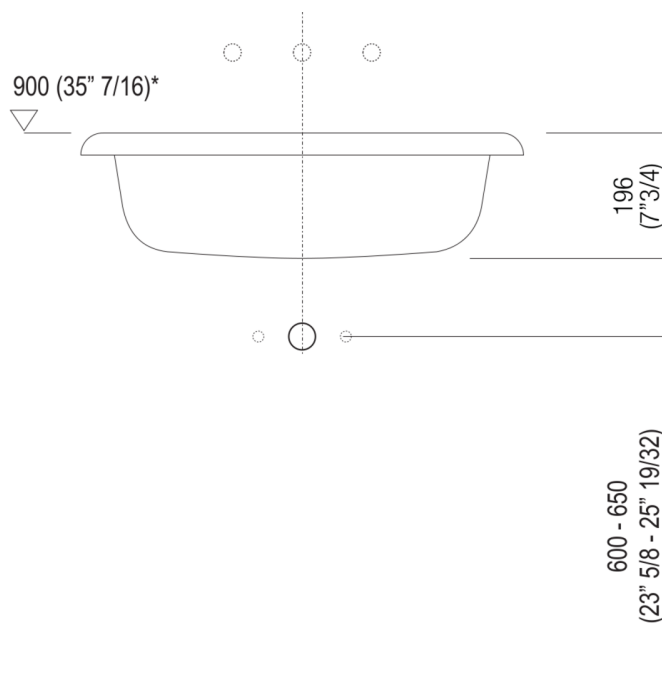

Materials used: Cristalplant® biobased.

Width:	70.0 cm	27"1/2 inches
Height:	19.6 cm	7"3/4 inches
Depth:	50.0 cm	19"3/4 inches
Weight:	12.0 kg	26 lbs
Packaging measurements:	60 x 80 x 30 cm	23"5/8 x 31"4/8 x 11"6/8 inches
Weight with packaging:	15.0 kg	33 lbs

Main dimensions

Installation notes

Scarico per sifone a bottiglia
Drain for bottle trap

*h.consigliata / advised h.

Installation notes

Scarico per sifone ad incasso
Drain for concealed waste trap

*h.consigliata / advised h.

Installation notes

Scarico per sifone ad incasso e piletta con canotto fisso
Drain for concealed waste trap with not adjustable pipe

*h.consigliata / advised h.

Tap position, recommended height

POSIZIONE RUBINETTERIA / TAP POSITION