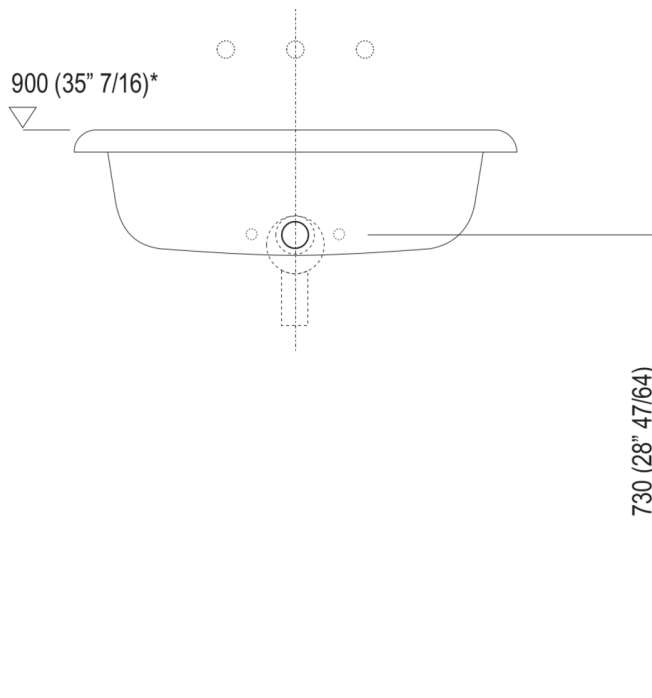

Materials used: Cristalplant® biobased.

Width:	70.0 cm	27"1/2 inches
Height:	19.6 cm	7"3/4 inches
Depth:	50.0 cm	19"3/4 inches
Weight:	12.0 kg	26 lbs
Packaging measurements:	60 x 80 x 30 cm	23"5/8 x 31"4/8 x 11"6/8 inches
Weight with packaging:	15.0 kg	33 lbs

Main dimensions

Installation notes

Scarico per sifone a bottiglia
Drain for bottle trap

*h.consigliata / advised h.

Installation notes

Scarico per sifone ad incasso
Drain for concealed waste trap

*h.consigliata / advised h.

Installation notes

Scarico per sifone ad incasso e piletta con canotto fisso
Drain for concealed waste trap with not adjustable pipe

*h.consigliata / advised h.

Tap position, recommended height

POSIZIONE RUBINETTERIA / TAP POSITION