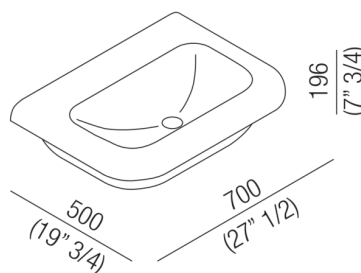

Washbasins Ottocento
ACER07660R_

Benedini Associati, 2009

Independent washbasin without tap hole

Finishes

White Cristalplant® biobased

White/dark grey

White/light grey

Washbasin in white or two-coloured Cristalplant® biobased (exterior in dark grey RAL7021 or light grey RAL 7044), without tap hole, or with 1 or 3 holes for tapware units. Without overflow, fixing kit included. Designed for waste .MET0563. The washbasin is available in customized colours (surcharge of 20%).

Materials used: Cristalplant® biobased.

Width:	70.0 cm	27"1/2 inches
Height:	19.6 cm	7"3/4 inches
Depth:	50.0 cm	19"3/4 inches
Weight:	12.0 kg	26 lbs
Packaging measurements:	60 x 80 x 30 cm	23"5/8 x 31"4/8 x 11"6/8 inches
Weight with packaging:	15.0 kg	33 lbs