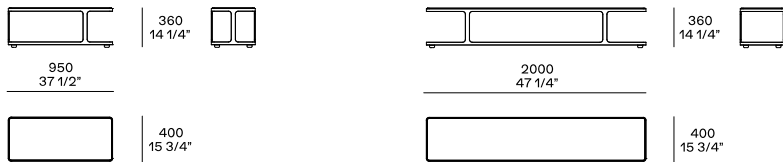

DESCRIPTION

Typology	Coffee table
Structure	Painted satin metal
Lower top	Medium-density fibre panel in veneer or lacquer
Upper top	Medium-density fibre panel in veneer or lacquer or marble or glass

DIMENSIONS

Height mm 310

Height mm 360

Height mm 520

STRUCTURE FINISHES

Metal parts

Metal parts

UPPER TOP FINISHES

Lacquer