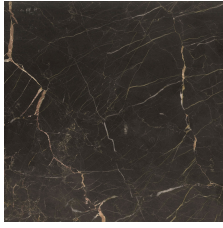

DESCRIPTION

Typology	Coffee table
Structure	Painted satin metal
Lower top	Medium-density fibre panel in veneer or lacquer
Upper top	Medium-density fibre panel in veneer or lacquer or marble or glass

DIMENSIONS

Mat lacquer

Glossy lacquer

Wood

Woods

Glass

Glass

Marble

Mat marble

Glossy marble

Gabbro

Gabbro

LOWER TOP FINISHES

Lacquer

Mat lacquer

Glossy lacquer

Wood