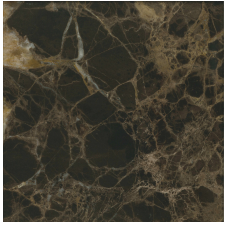

DESCRIPTION

Typology	Coffee table
Structure	Painted satin metal
Lower top	Medium-density fibre panel in veneer or lacquer
Upper top	Medium-density fibre panel in veneer or lacquer or marble or glass

DIMENSIONS

Mat lacquer

Glossy lacquer

Wood

Woods

Glass

Glass

Marble

Mat marble

Glossy marble

Gabbro

Gabbro

LOWER TOP FINISHES

Lacquer

Mat lacquer

Glossy lacquer

Wood