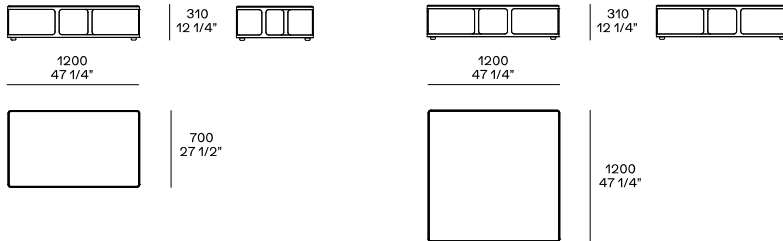

DESCRIPTION

Typology	Coffee table
Structure	Painted satin metal
Lower top	Medium-density fibre panel in veneer or lacquer
Upper top	Medium-density fibre panel in veneer or lacquer or marble or glass

DIMENSIONS

Height mm 310

Height mm 360

Height mm 520

STRUCTURE FINISHES

Metal parts

Metal parts

UPPER TOP FINISHES

Lacquer