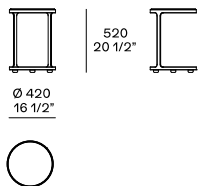

DESCRIPTION

Typology	Coffee table
Structure	Painted satin metal
Lower top	Medium-density fibre panel in veneer or lacquer
Upper top	Medium-density fibre panel in veneer or lacquer or marble or glass

DIMENSIONS

Height mm 310

Height mm 360

Height mm 520

STRUCTURE FINISHES

Metal parts

Metal parts

UPPER TOP FINISHES

Lacquer