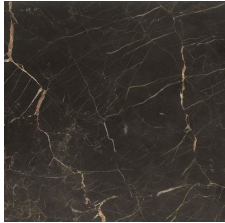

Ø 390
15 1/4"

STRUCTURE FINISHES

Metal parts

Metal parts

TOP FINISHES

Marble

Mat marble

Glossy marble

Semiprecious stone

Semiprecious stone

Onyx

Onyx