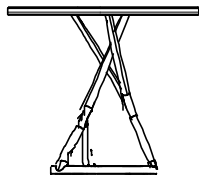

DESCRIPTION

Typology	Coffee table
Structure	Brass-casting
Top	Marble

DIMENSIONS

Height mm 410

410
16 1/4"

Ø 470
18 1/2"

Height mm 530

530
20 3/4"

Ø 390
15 1/4"

STRUCTURE FINISHES

Metal parts

Metal parts

TOP FINISHES

Marble

Mat marble

Glossy marble