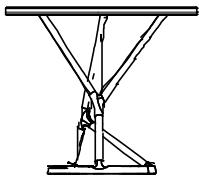

DESCRIPTION

Typology	Coffee table
Structure	Brass-casting
Top	Marble

DIMENSIONS

Height mm 410

410
16 1/4"

Ø 470
18 1/2"

Height mm 530

530
20 3/4"

Ø 390
15 1/4"

STRUCTURE FINISHES

Metal parts

Metal parts

TOP FINISHES

Marble

Mat marble

Glossy marble