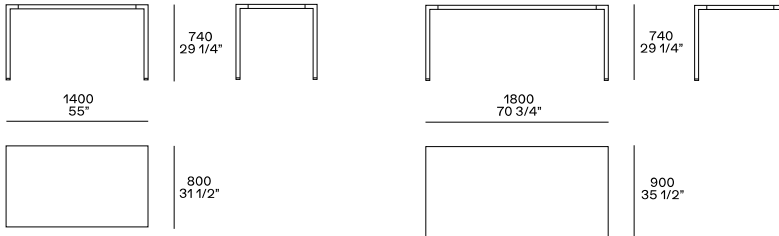

DESCRIPTION

Typology	Fixed table
Legs	Painted drawn aluminium
Top	Honeycomb wood panel in lacquer

DIMENSION

Square

Rectangular

STRUCTURE FINISHINGS

Lacquer

Mat lacquer