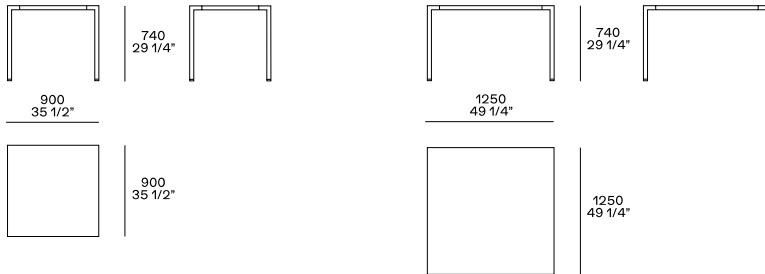

DESCRIPTION

Typology	Fixed table
Legs	Painted drawn aluminium
Top	Honeycomb wood panel in lacquer

DIMENSION

Square

Rectangular

STRUCTURE FINISHINGS

Lacquer

Mat lacquer