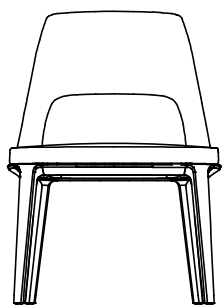

## DESCRIPTION

<b>Typology</b>	Chair
<b>Base</b>	Solid wood
<b>Seat / Backrest</b>	Parts in multi-density flexible polyurethane and parts in moulded flexible polyurethane
<b>Pre-cover</b>	Polyester fibre
<b>Final cover</b>	Removable cover in fabric or leather

## DIMENSIONS

### With arms

620  
24 1/2"

790  
31"

460  
18"

650  
25 1/2"

590  
23 1/4"

### Without arms

780  
30 3/4"

460  
18"

550  
21 3/4"

570  
22 1/2"