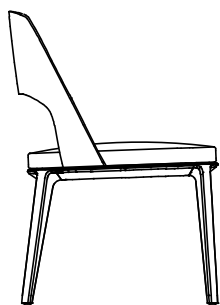

780
30 3/4"

460
18"

550
21 3/4"

570
22 1/2"