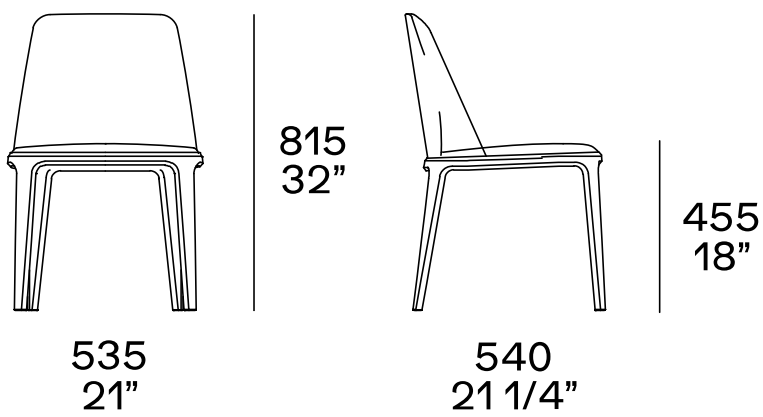

Without arms