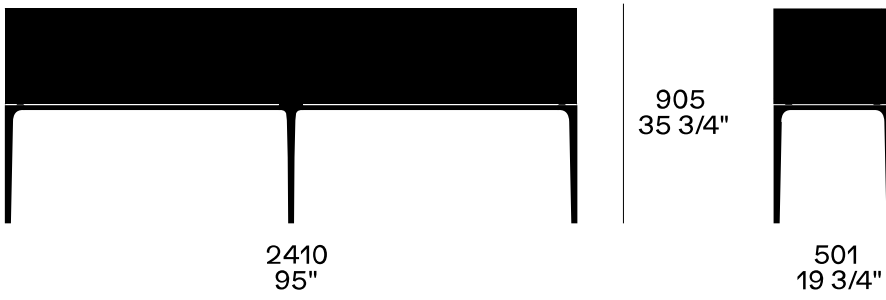

DESCRIPTION

Type	Sideboard
Structure	Veneered aluminum profiles and veneered MDF
Top	Veneered MDF
Sides	Veneered MDF - glass - glass with linen insert
Backpanels	Veneered or lacquered MDF - glass - glass with linen insert
Doors	Veneered aluminum profiles with veneered MDF - glass - glass with linen insert
Base	Painted aluminium
Shelf	Glass
Drawers	Veneered MDF with leather fronts

DIMENSIONS

With flap doors