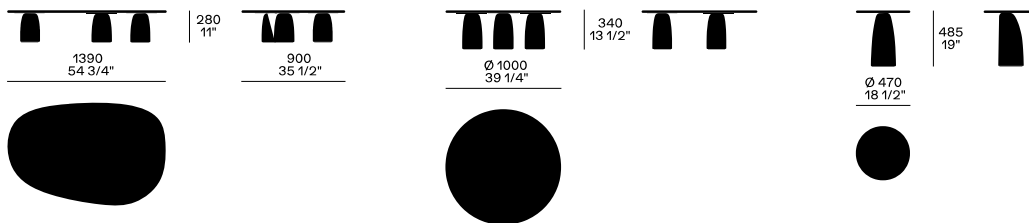

DESCRIPTION

Type	Coffee table
Structure	Solid wood - travertine
Top	Solid wood - marble - travertine

DIMENSIONS

Structure item

Top in wood or marble

Top in glass