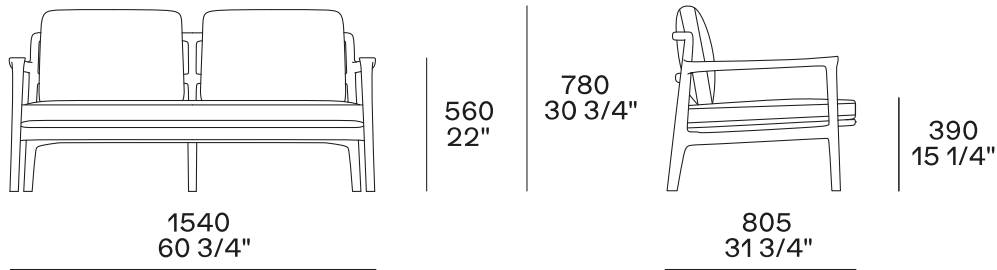

## DESCRIPTION

<b>Typology</b>	Outdoor sofa
<b>Structure</b>	Solid wood
<b>Seat</b>	Polyester recycled PET with polyurethane insert
<b>Pre-cover</b>	Polyester fibre with heat-sealed seam
<b>Final cover</b>	Removable cover in fabric
<b>Kidneyrest cushion</b>	Polyester recycled PET

## DIMENSIONS

Optional lower back cushion