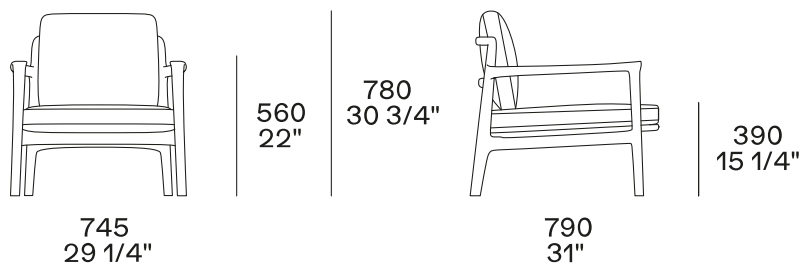

## DESCRIPTION

<b>Typology</b>	Outdoor armchair
<b>Structure</b>	Solid wood
<b>Seat</b>	Polyester recycled PET with polyurethane insert
<b>Pre-cover</b>	Polyester fibre with heat-sealed seam
<b>Final cover</b>	Removable cover in fabric
<b>Kidneyrest cushion</b>	Polyester recycled PET

## DIMENSIONS

Optional lower back cushion