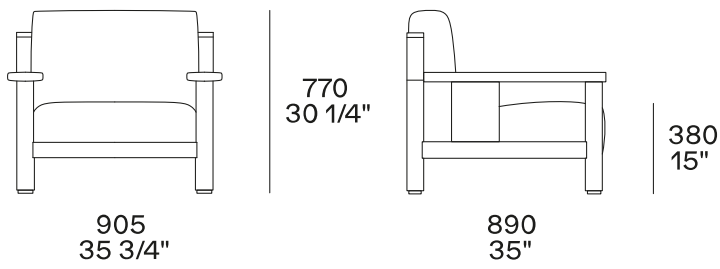

## DESCRIPTION

<b>Typology</b>	Outdoor armchair
<b>Structure</b>	Solid wood
<b>Padding</b>	Polyester recycled PET with polyurethane insert
<b>Pre-cover</b>	Polyester fibre with heat-sealed seam
<b>Final cover</b>	Removable cover in fabric
<b>Optional cushion</b>	Polyester recycled PET
<b>Kidneyrest cushion</b>	Polyester recycled PET

## DIMENSIONS

Optional lower back cushion