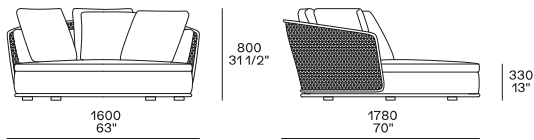

## DESCRIPTION

<b>Tipology</b>	Day lounge
<b>Frame</b>	Painted stainless steel
<b>Base</b>	Polyurethane foam
<b>Structure</b>	Stainless steel covered in polypropylene tape and backrest in woven tape
<b>Seat</b>	Polyester recycled PET with polyurethane insert
<b>Feet</b>	Plastic
<b>Pre-cover</b>	Polyester fibre with heat-sealed seam
<b>Final cover</b>	Removable cover in fabric
<b>Backrest cushion</b>	Polyester recycled PET
<b>Comfort cushion</b>	Polyester recycled PET
<b>Note</b>	Equipped with swivel casters

## DIMENSIONS

Backrest and comfort cushion