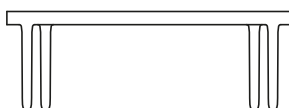

DESCRIPTION

Tipology	Outdoor coffee table
Structure	Painted steel
Top	Stone

DIMENSIONS

1215
47 3/4"

270
10 3/4"

785
31"

815
32"

350
13 3/4"

790
31"

470
18 1/2"

460
18 1/4"

430
17"