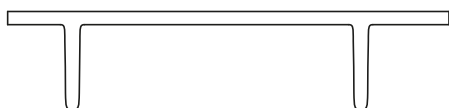

DESCRIPTION

Tipology	Outdoor coffee table
Structure	Painted steel
Top	Stone

DIMENSIONS

1215
47 3/4"

270
10 3/4"

785
31"

815
32"

350
13 3/4"

790
31"

470
18 1/2"

460
18 1/4"

430
17"