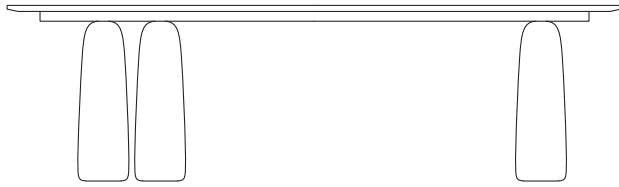

DESCRIPTION

Tipology	Outdoor table
Structure	Cement
Top	Cement
Frame	Painted stainless steel

DIMENSIONS

2600
102 1/4"

745
29 1/4"

1400
55"

2400
94 1/2"

745
29 1/4"

1150
45 1/4"

745
29 1/4''

650
25 1/2''