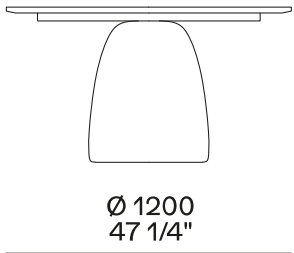

DESCRIPTION

Tipology	Outdoor table
Structure	Cement
Top	Cement
Frame	Painted stainless steel

DIMENSIONS

2600
102 1/4"

745
29 1/4"

1400
55"

2400
94 1/2"

745
29 1/4"

1150
45 1/4"

745
29 1/4''

650
25 1/2''