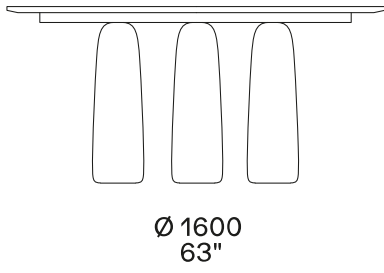

DESCRIPTION

Tipology	Outdoor table
Structure	Cement
Top	Cement
Frame	Painted stainless steel

DIMENSIONS

2600
102 1/4"

745
29 1/4"

1400
55"

2400
94 1/2"

745
29 1/4"

1150
45 1/4"

745
29 1/4''

650
25 1/2''