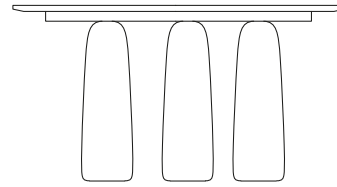

DESCRIPTION

Tipology	Outdoor table
Structure	Cement
Top	Cement
Frame	Painted stainless steel

DIMENSIONS

2600
102 1/4"

745
29 1/4"

1400
55"

2400
94 1/2"

745
29 1/4"

1150
45 1/4"

745
29 1/4''

650
25 1/2''