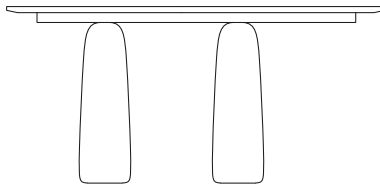

DESCRIPTION

Tipology	Outdoor table
Structure	Cement
Top	Cement
Frame	Painted stainless steel

DIMENSIONS

2600
102 1/4"

745
29 1/4"

1400
55"

2400
94 1/2"

745
29 1/4"

1150
45 1/4"

745
29 1/4''

650
25 1/2''